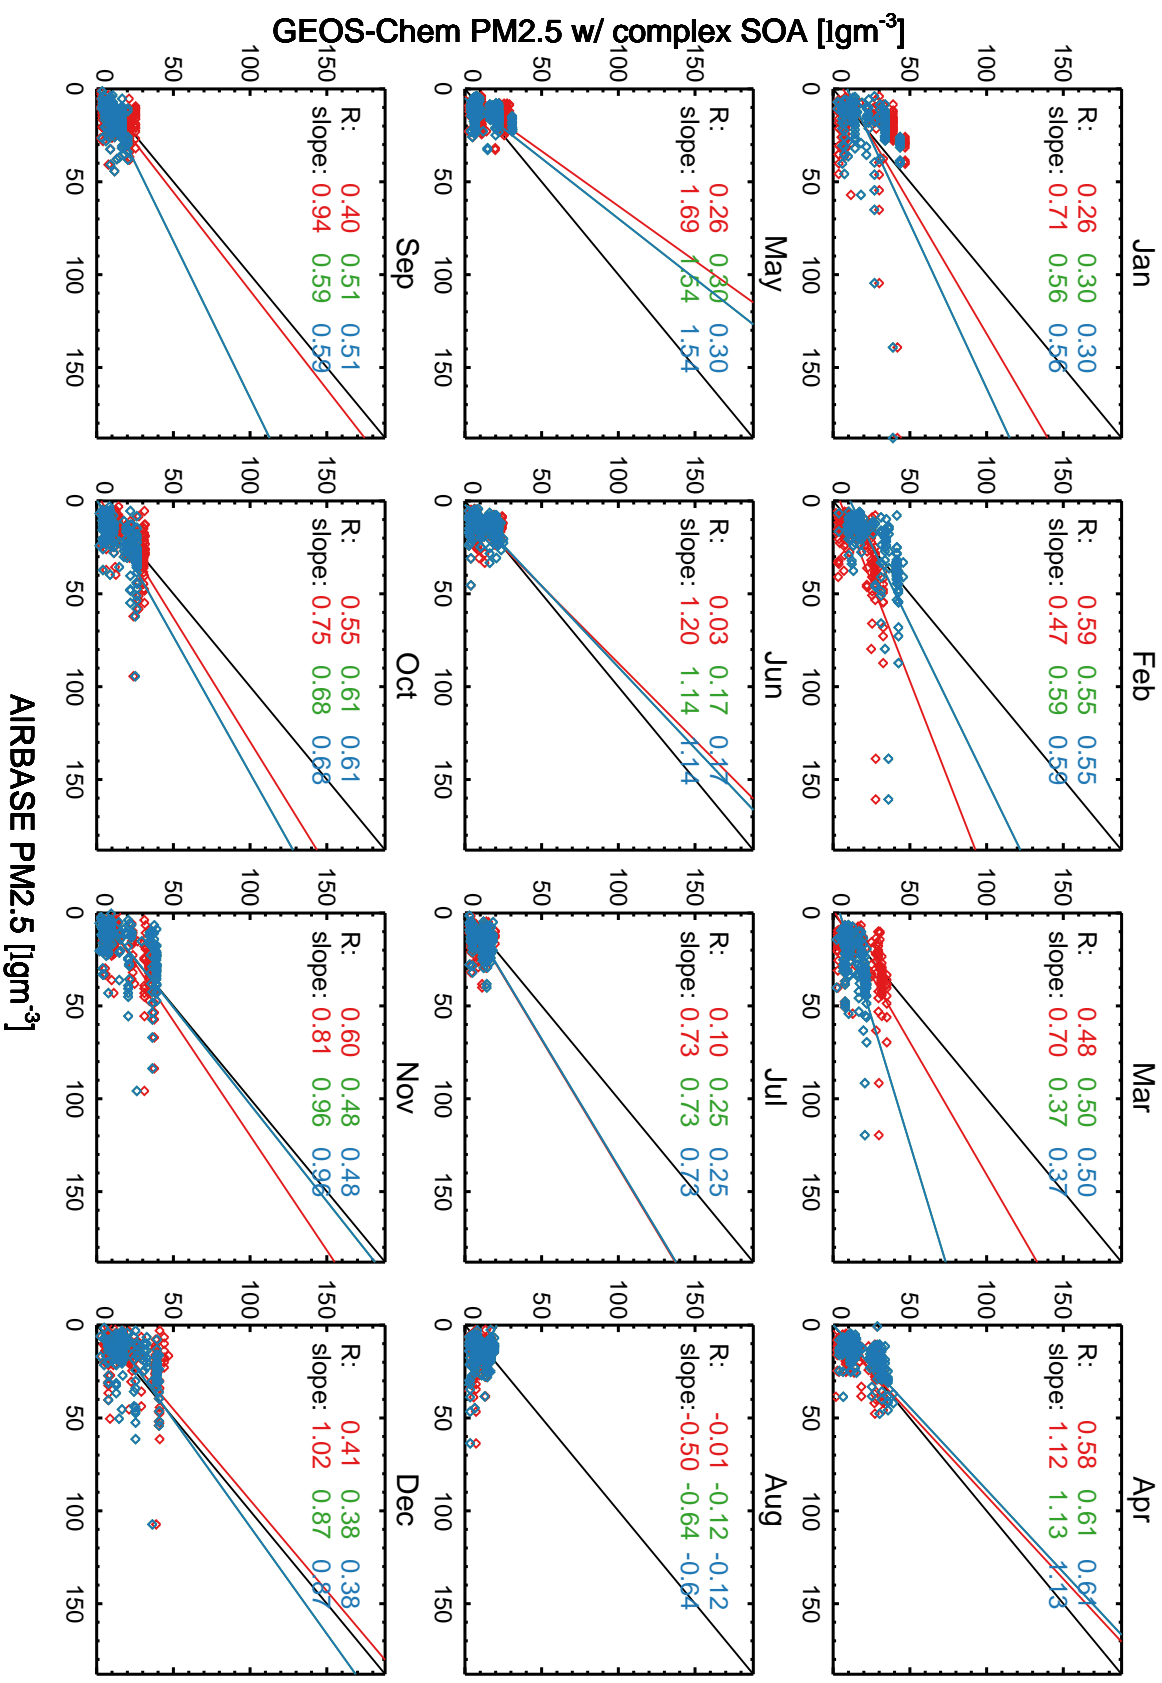

Red: GCC\_12.9.0 (2016); Green: GCC\_13.0.0-beta.1 (2019); Blue: GCC\_13.0.0-rc.0 (2019)

Red: GCC\_12.9.0 (2016); Green: GCC\_13.0.0-beta.1 (2019); Blue: GCC\_13.0.0-rc.0 (2019)

Red: GCC\_12.9.0 (2016); Green: GCC\_13.0.0-beta.1 (2019); Blue: GCC\_13.0.0-rc.0 (2019)

Red: GCC\_12.9.0 (2016); Green: GCC\_13.0.0-beta.1 (2019); Blue: GCC\_13.0.0-rc.0 (2019)