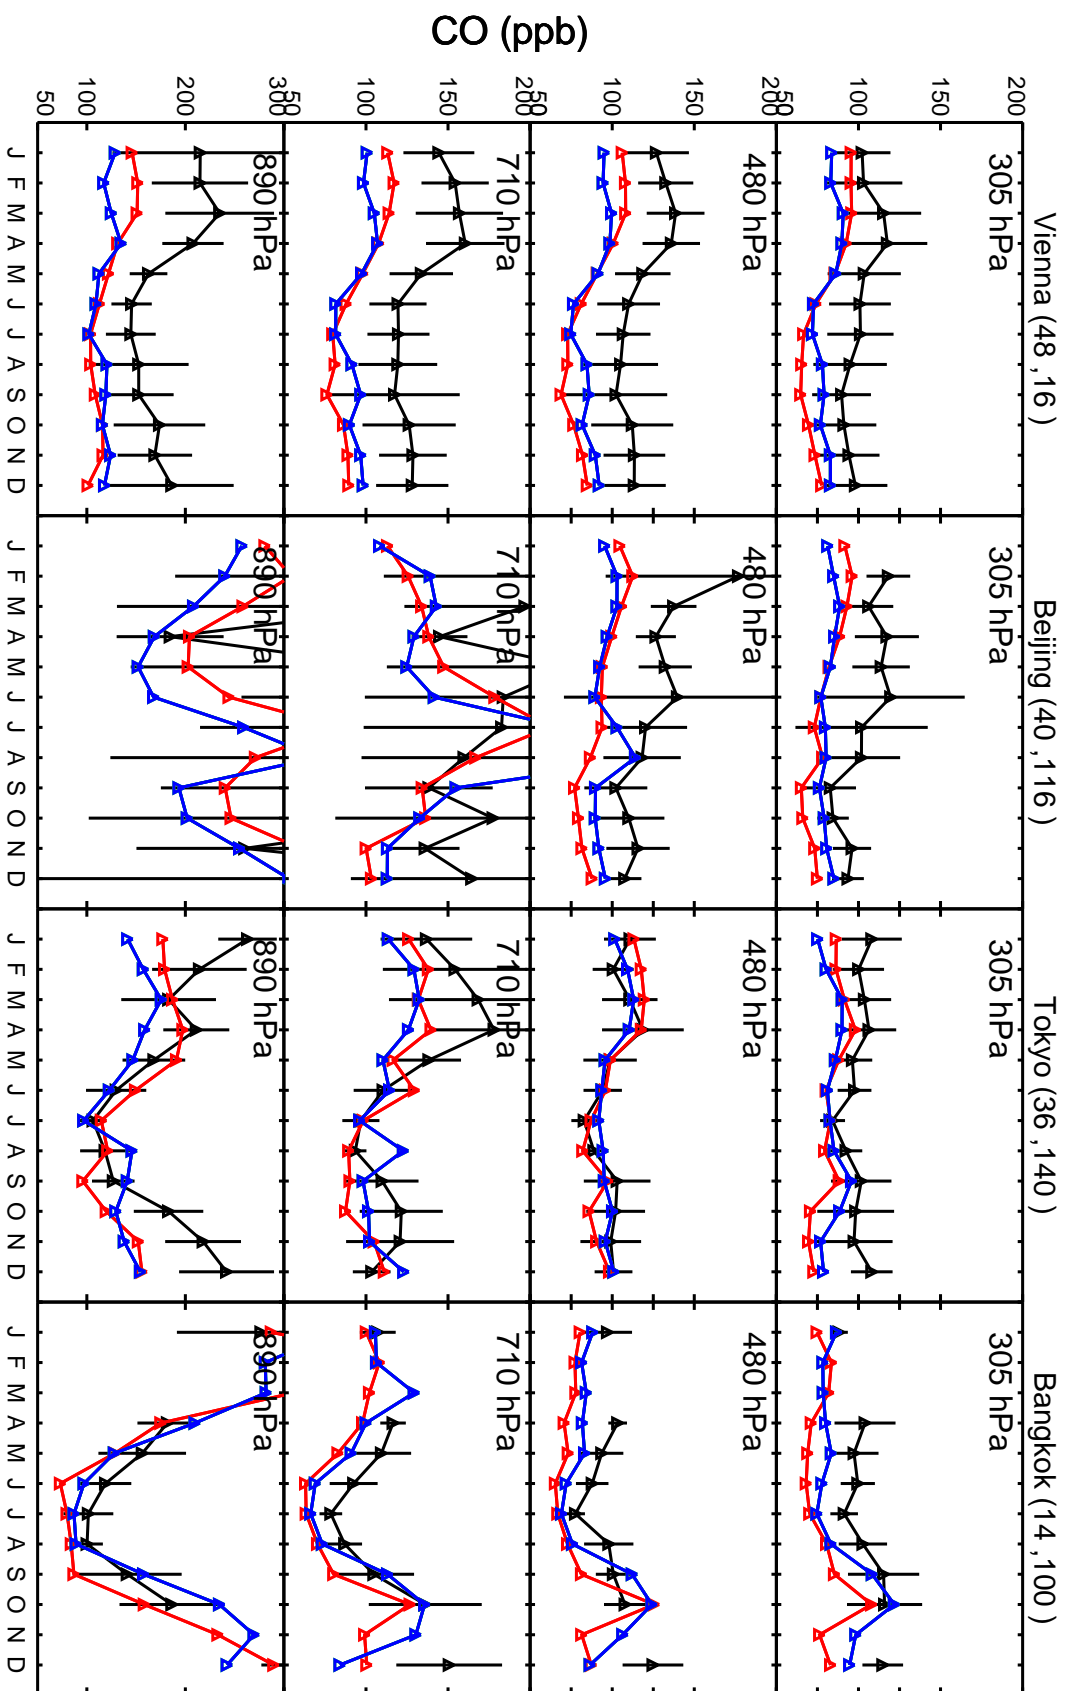

Red: GCC_12.9.0 (2016); Green: GCC_13.0.0-beta.1 (2019); Blue: GCC_13.0.0-rc.0 (2019)

Red: GCC_12.9.0 (2016); Green: GCC_13.0.0-beta.1 (2019); Blue: GCC_13.0.0-rc.0 (2019)

Red: GCC_12.9.0 (2016); Green: GCC_13.0.0-beta.1 (2019); Blue: GCC_13.0.0-rc.0 (2019)

Red: GCC_12.9.0 (2016); Green: GCC_13.0.0-beta.1 (2019); Blue: GCC_13.0.0-rc.0 (2019)