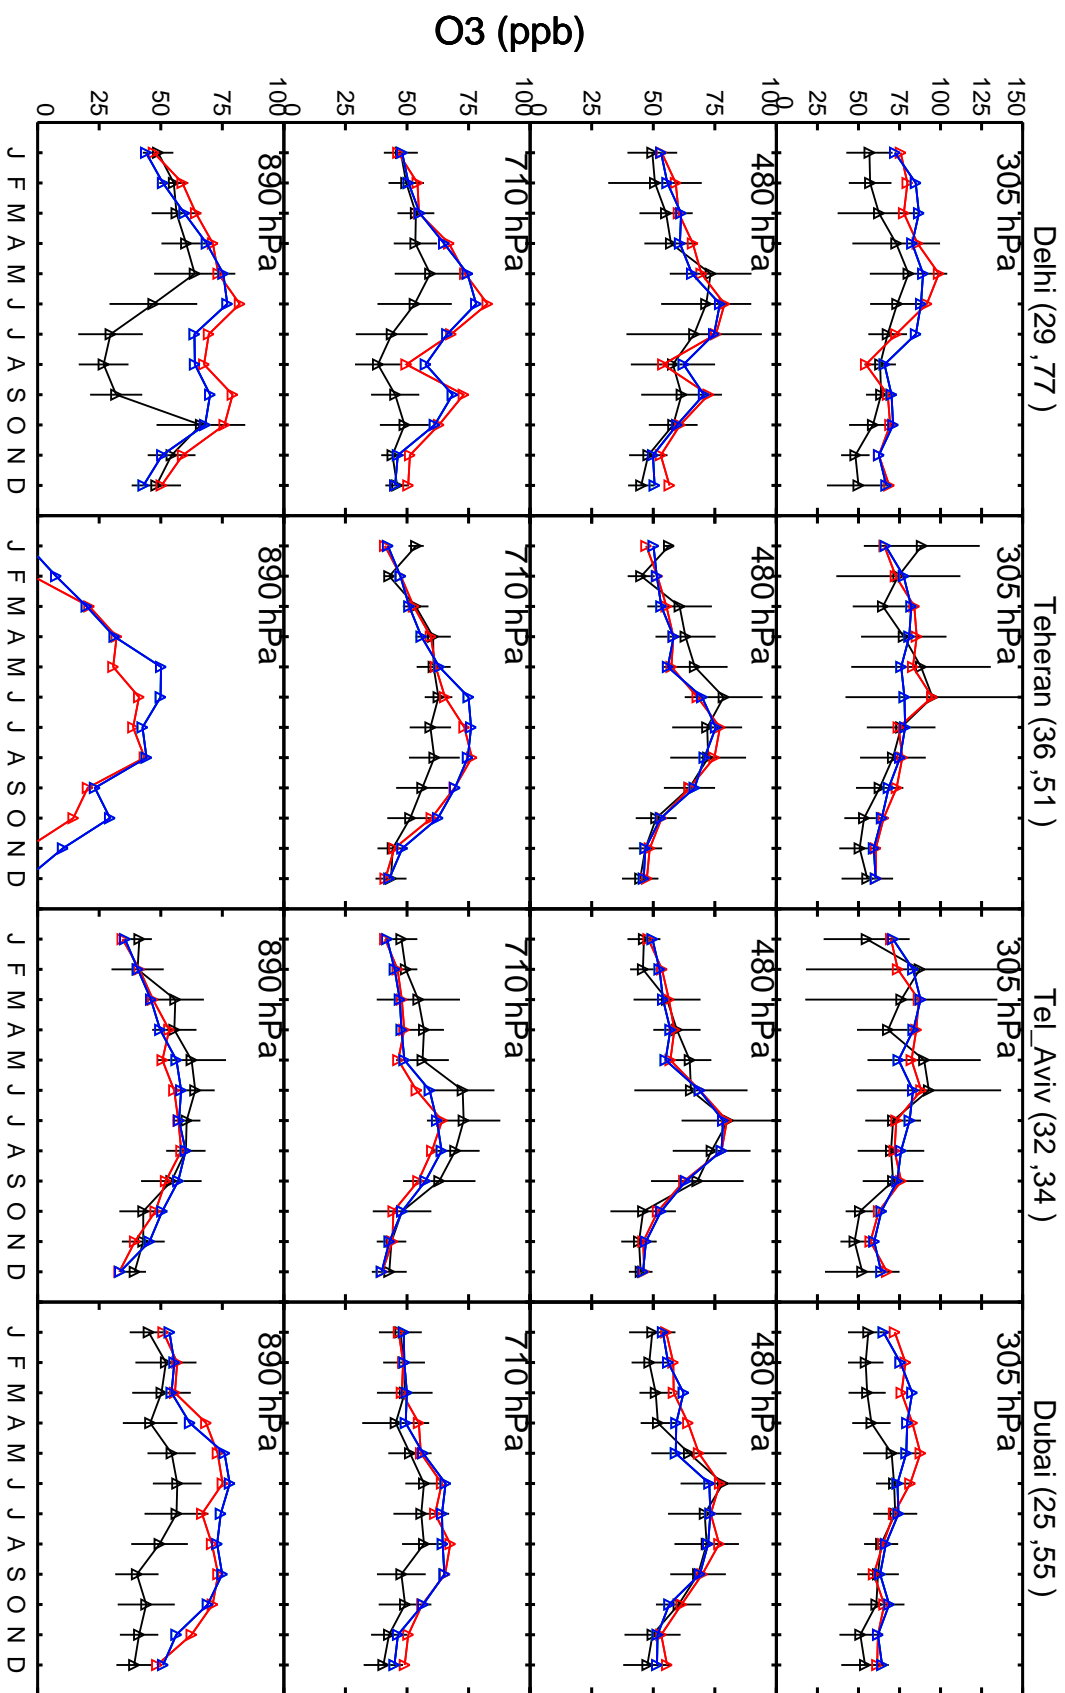

Red: GCC\_12.9.0 (2016); Green: GCC\_13.0.0-beta.1 (2019); Blue: GCC\_13.0.0-rc.0 (2019)

Red: GCC\_12.9.0 (2016); Green: GCC\_13.0.0-beta.1 (2019); Blue: GCC\_13.0.0-rc.0 (2019)

Red: GCC\_12.9.0 (2016); Green: GCC\_13.0.0-beta.1 (2019); Blue: GCC\_13.0.0-rc.0 (2019)

Red: GCC\_12.9.0 (2016); Green: GCC\_13.0.0-beta.1 (2019); Blue: GCC\_13.0.0-rc.0 (2019)

Red: GCC\_12.9.0 (2016); Green: GCC\_13.0.0-beta.1 (2019); Blue: GCC\_13.0.0-rc.0 (2019)