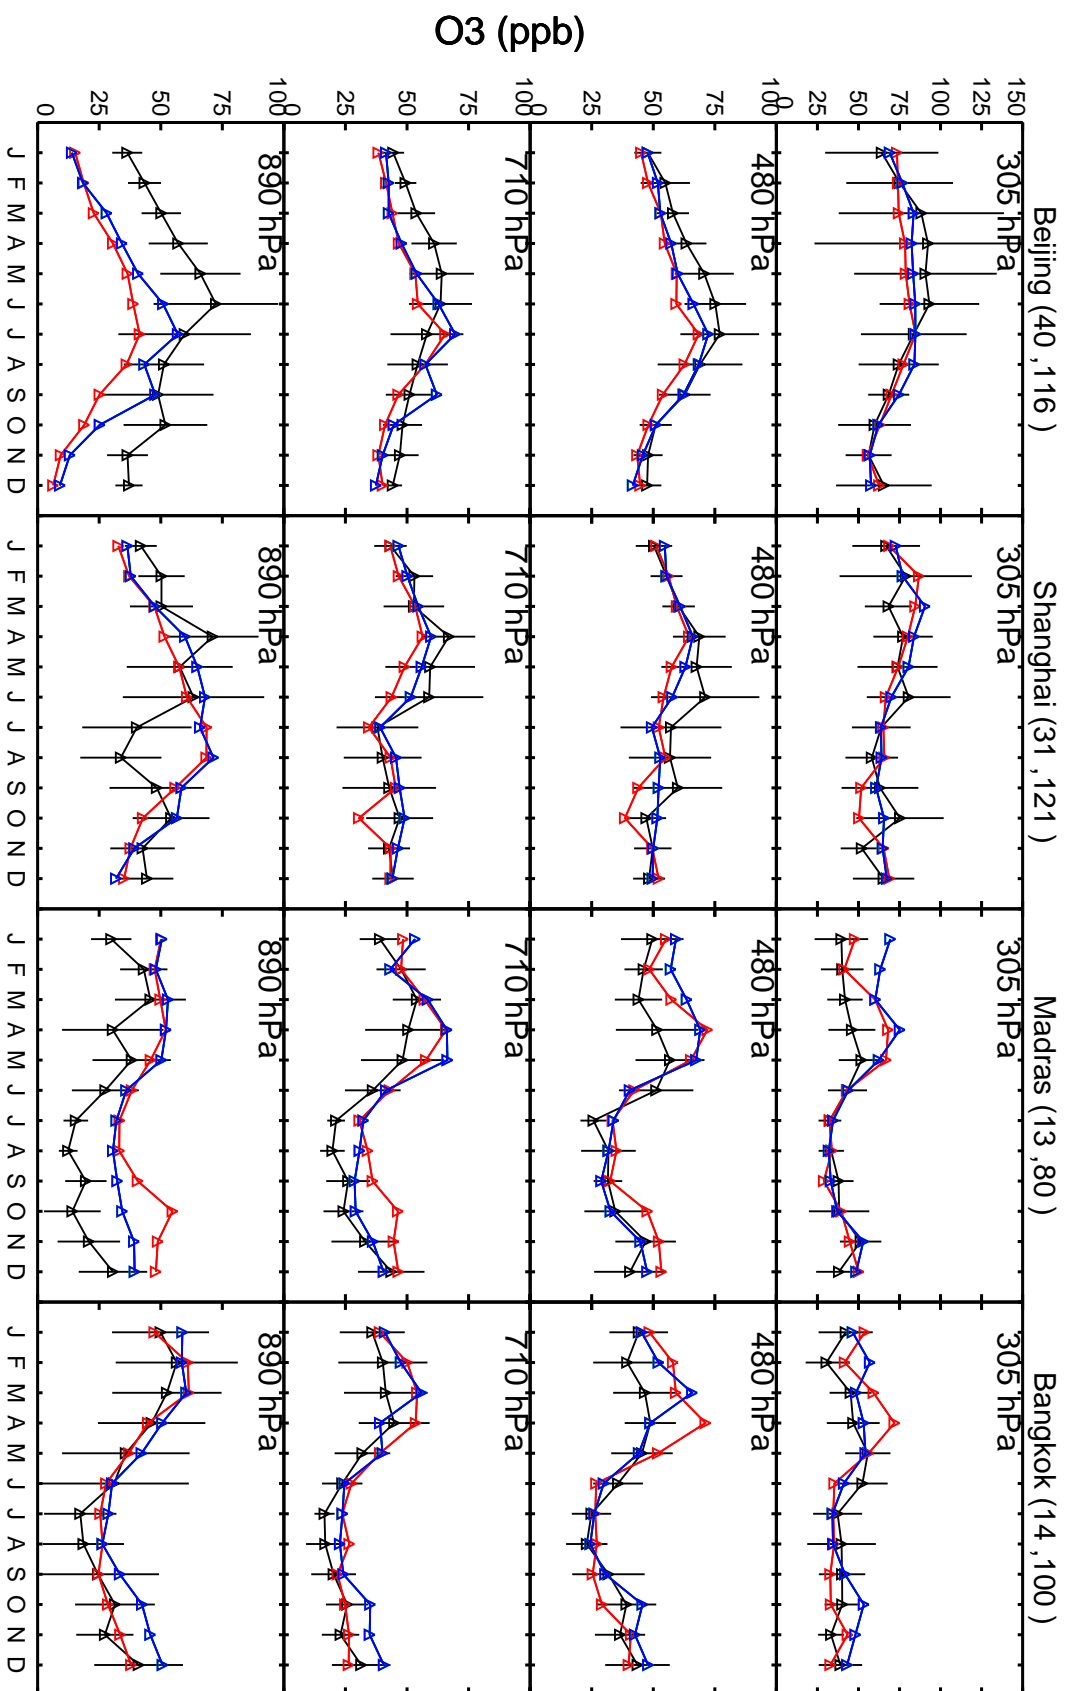

Red: GCC\_12.9.0 (2016); Green: GCC\_13.0.0-beta.1 (2019); Blue: GCC\_13.0.0-rc.0 (2019)

Red: GCC\_12.9.0 (2016); Green: GCC\_13.0.0-beta.1 (2019); Blue: GCC\_13.0.0-rc.0 (2019)

Red: GCC\_12.9.0 (2016); Green: GCC\_13.0.0-beta.1 (2019); Blue: GCC\_13.0.0-rc.0 (2019)

Red: GCC\_12.9.0 (2016); Green: GCC\_13.0.0-beta.1 (2019); Blue: GCC\_13.0.0-rc.0 (2019)

Red: GCC\_12.9.0 (2016); Green: GCC\_13.0.0-beta.1 (2019); Blue: GCC\_13.0.0-rc.0 (2019)