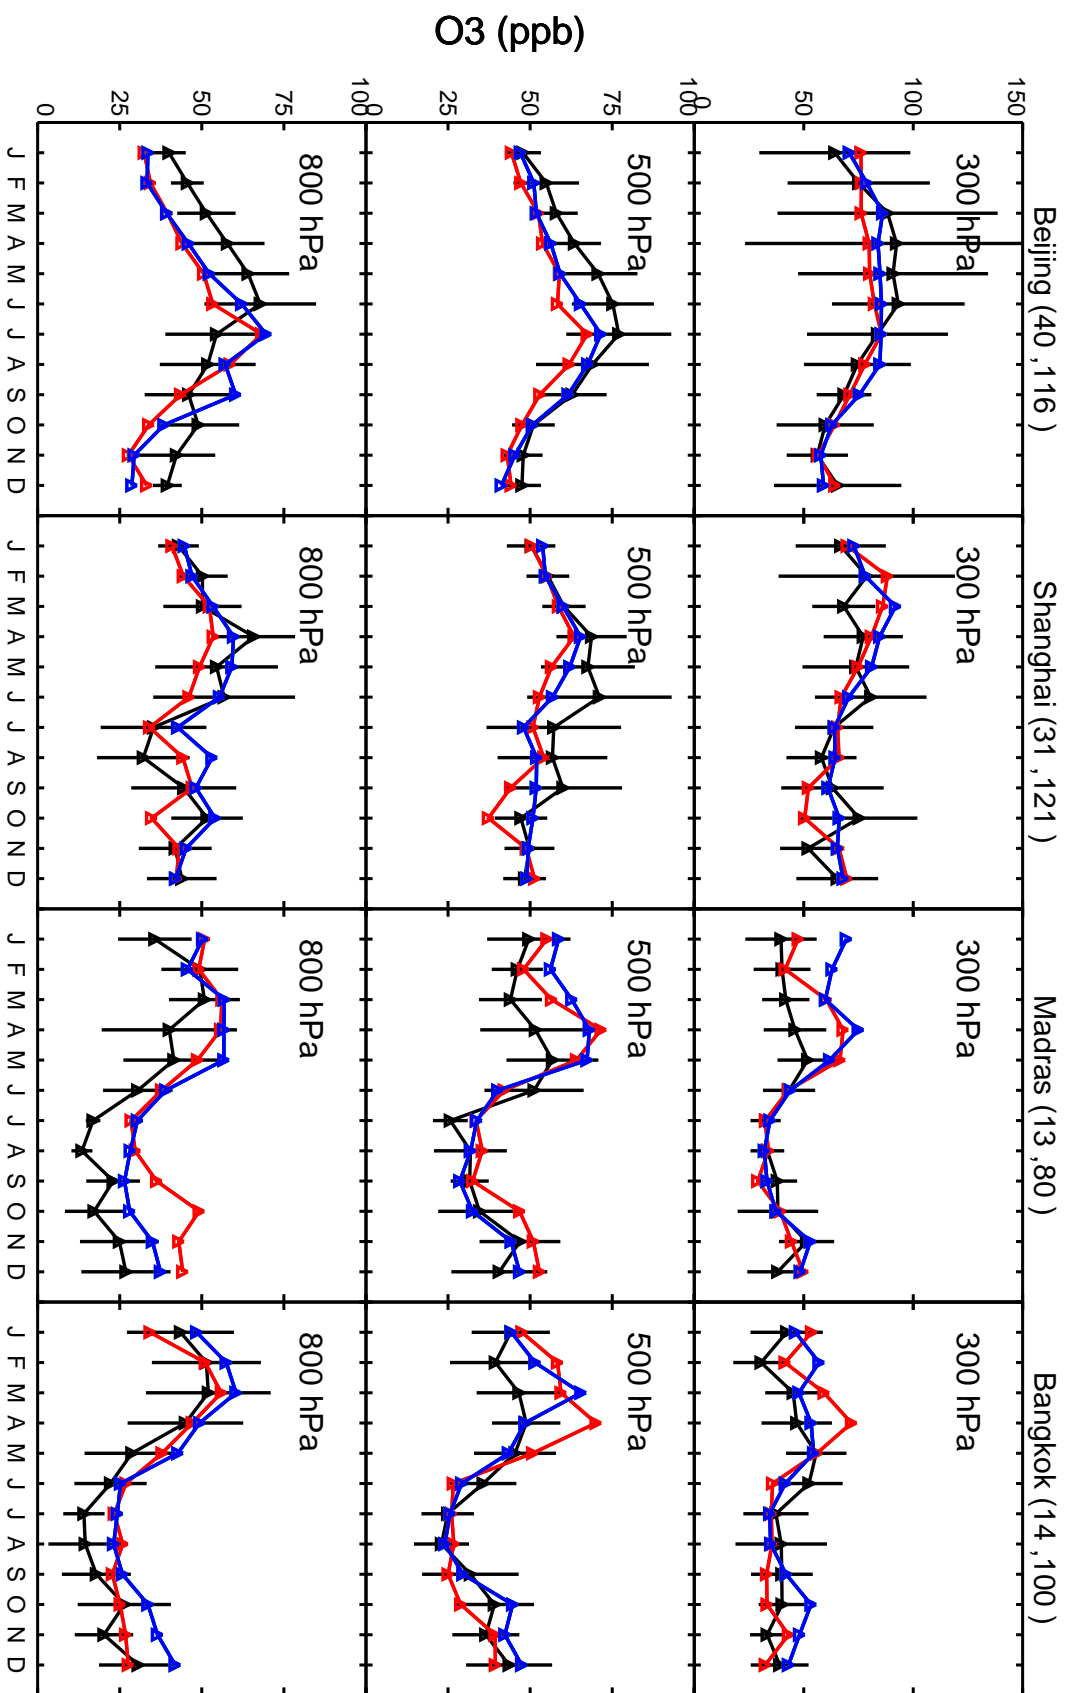

Red: GCC_12.9.0 (2016); Green: GCC_13.0.0-beta.1 (2019); Blue: GCC_13.0.0-rc.0 (2019)

Red: GCC_12.9.0 (2016); Green: GCC_13.0.0-beta.1 (2019); Blue: GCC_13.0.0-rc.0 (2019)

Red: GCC_12.9.0 (2016); Green: GCC_13.0.0-beta.1 (2019); Blue: GCC_13.0.0-rc.0 (2019)

Red: GCC_12.9.0 (2016); Green: GCC_13.0.0-beta.1 (2019); Blue: GCC_13.0.0-rc.0 (2019)

Red: GCC_12.9.0 (2016); Green: GCC_13.0.0-beta.1 (2019); Blue: GCC_13.0.0-rc.0 (2019)