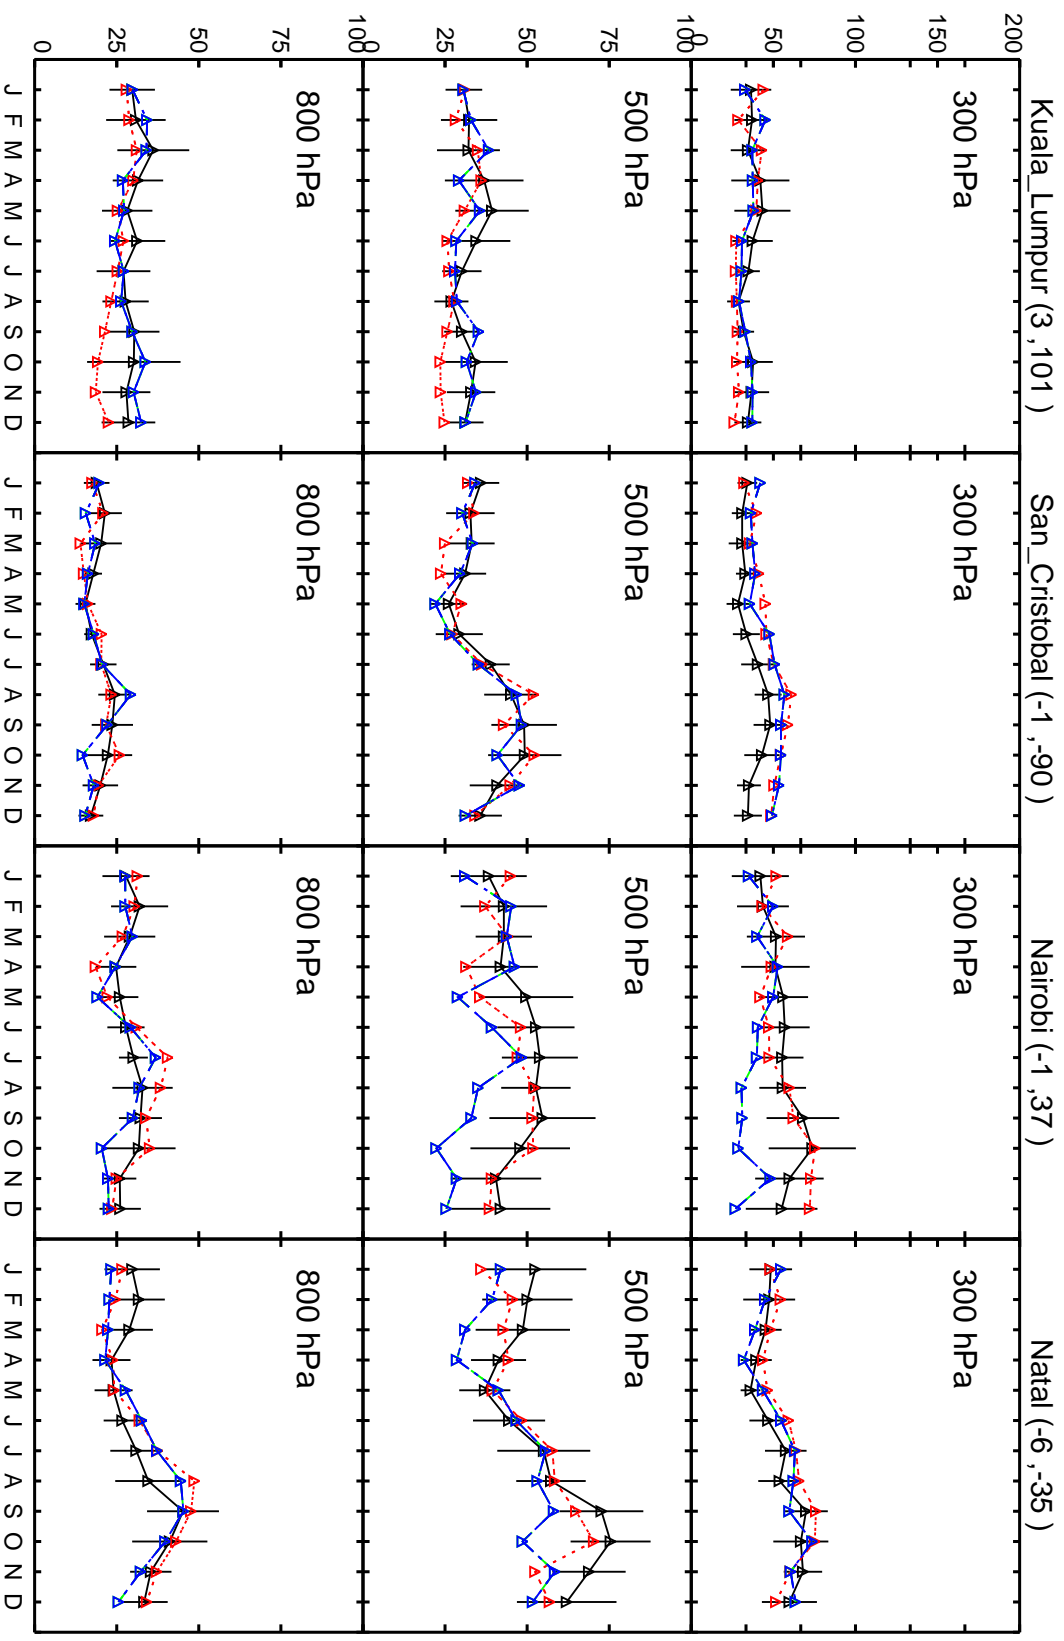

Red: GCC_12.9.0 (2016); Green: GCC_13.0.0-beta.1 (2019); Blue: GCC_13.0.0-rc.0 (2019)

Red: GCC_12.9.0 (2016); Green: GCC_13.0.0-beta.1 (2019); Blue: GCC_13.0.0-rc.0 (2019)

Red: GCC_12.9.0 (2016); Green: GCC_13.0.0-beta.1 (2019); Blue: GCC_13.0.0-rc.0 (2019)

Red: GCC_12.9.0 (2016); Green: GCC_13.0.0-beta.1 (2019); Blue: GCC_13.0.0-rc.0 (2019)

Red: GCC_12.9.0 (2016); Green: GCC_13.0.0-beta.1 (2019); Blue: GCC_13.0.0-rc.0 (2019)