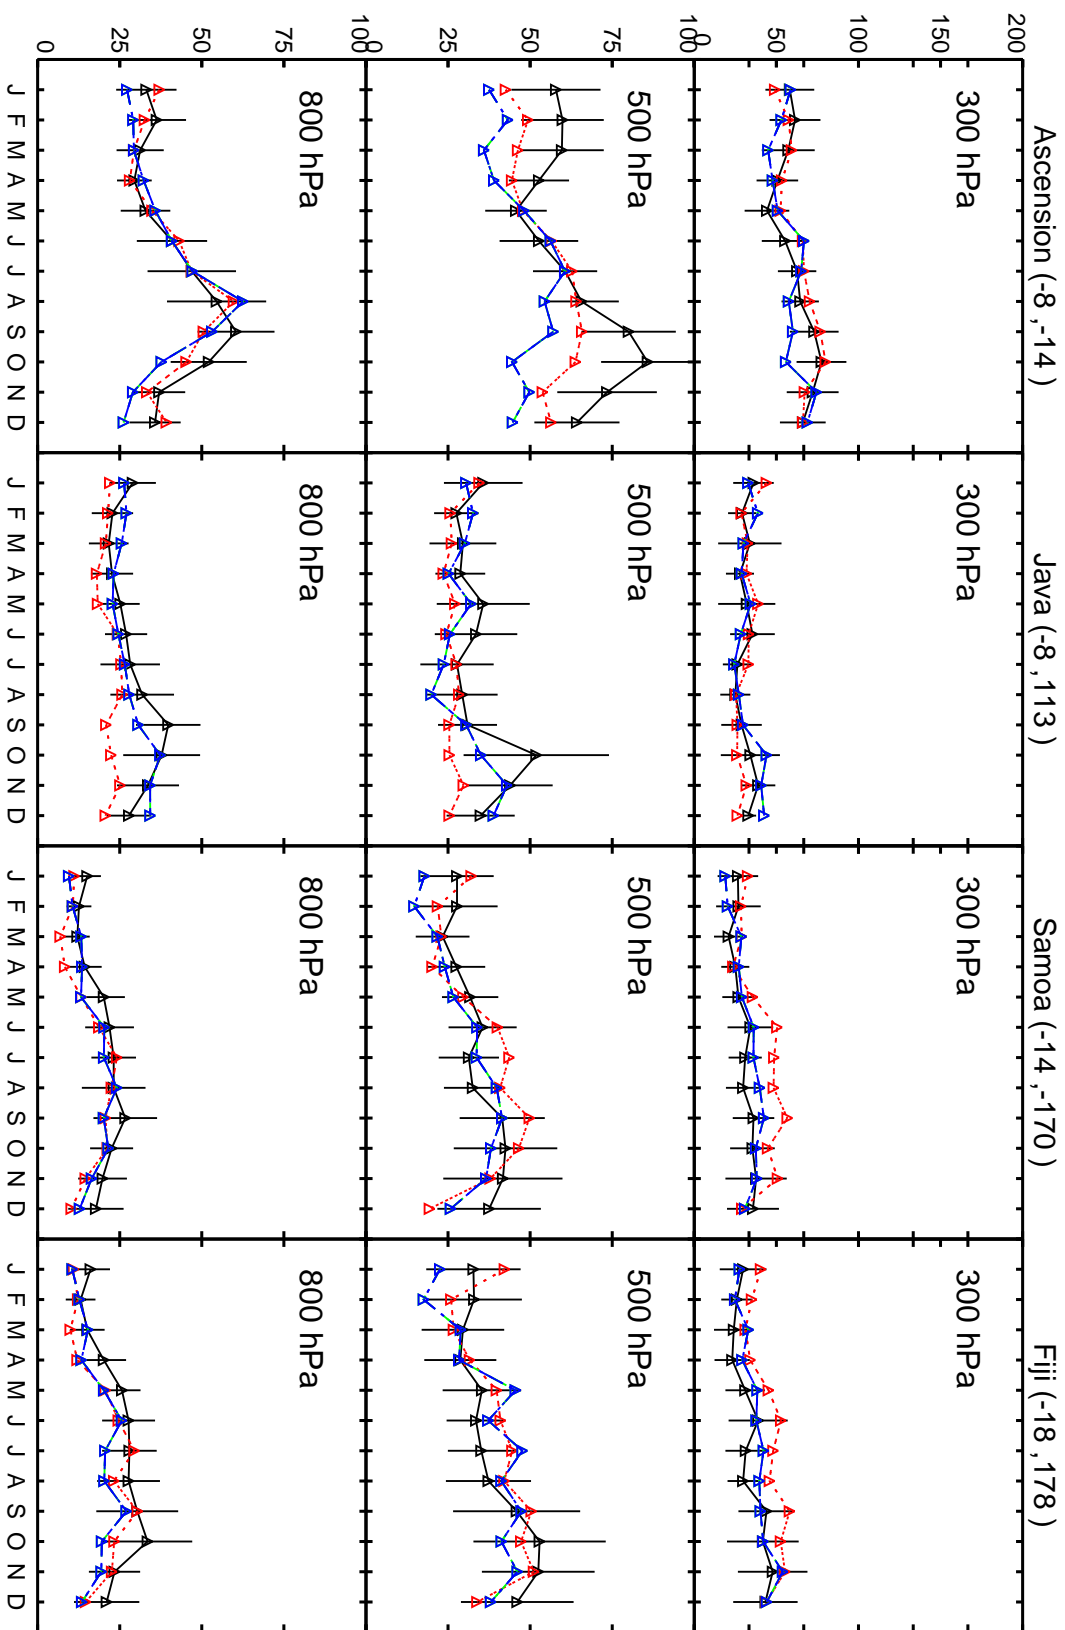

Red: GCC_12.9.0 (2016); Green: GCC_13.0.0-beta.1 (2019); Blue: GCC_13.0.0-rc.0 (2019)

Red: GCC_12.9.0 (2016); Green: GCC_13.0.0-beta.1 (2019); Blue: GCC_13.0.0-rc.0 (2019)

Red: GCC_12.9.0 (2016); Green: GCC_13.0.0-beta.1 (2019); Blue: GCC_13.0.0-rc.0 (2019)

Red: GCC_12.9.0 (2016); Green: GCC_13.0.0-beta.1 (2019); Blue: GCC_13.0.0-rc.0 (2019)

Red: GCC_12.9.0 (2016); Green: GCC_13.0.0-beta.1 (2019); Blue: GCC_13.0.0-rc.0 (2019)