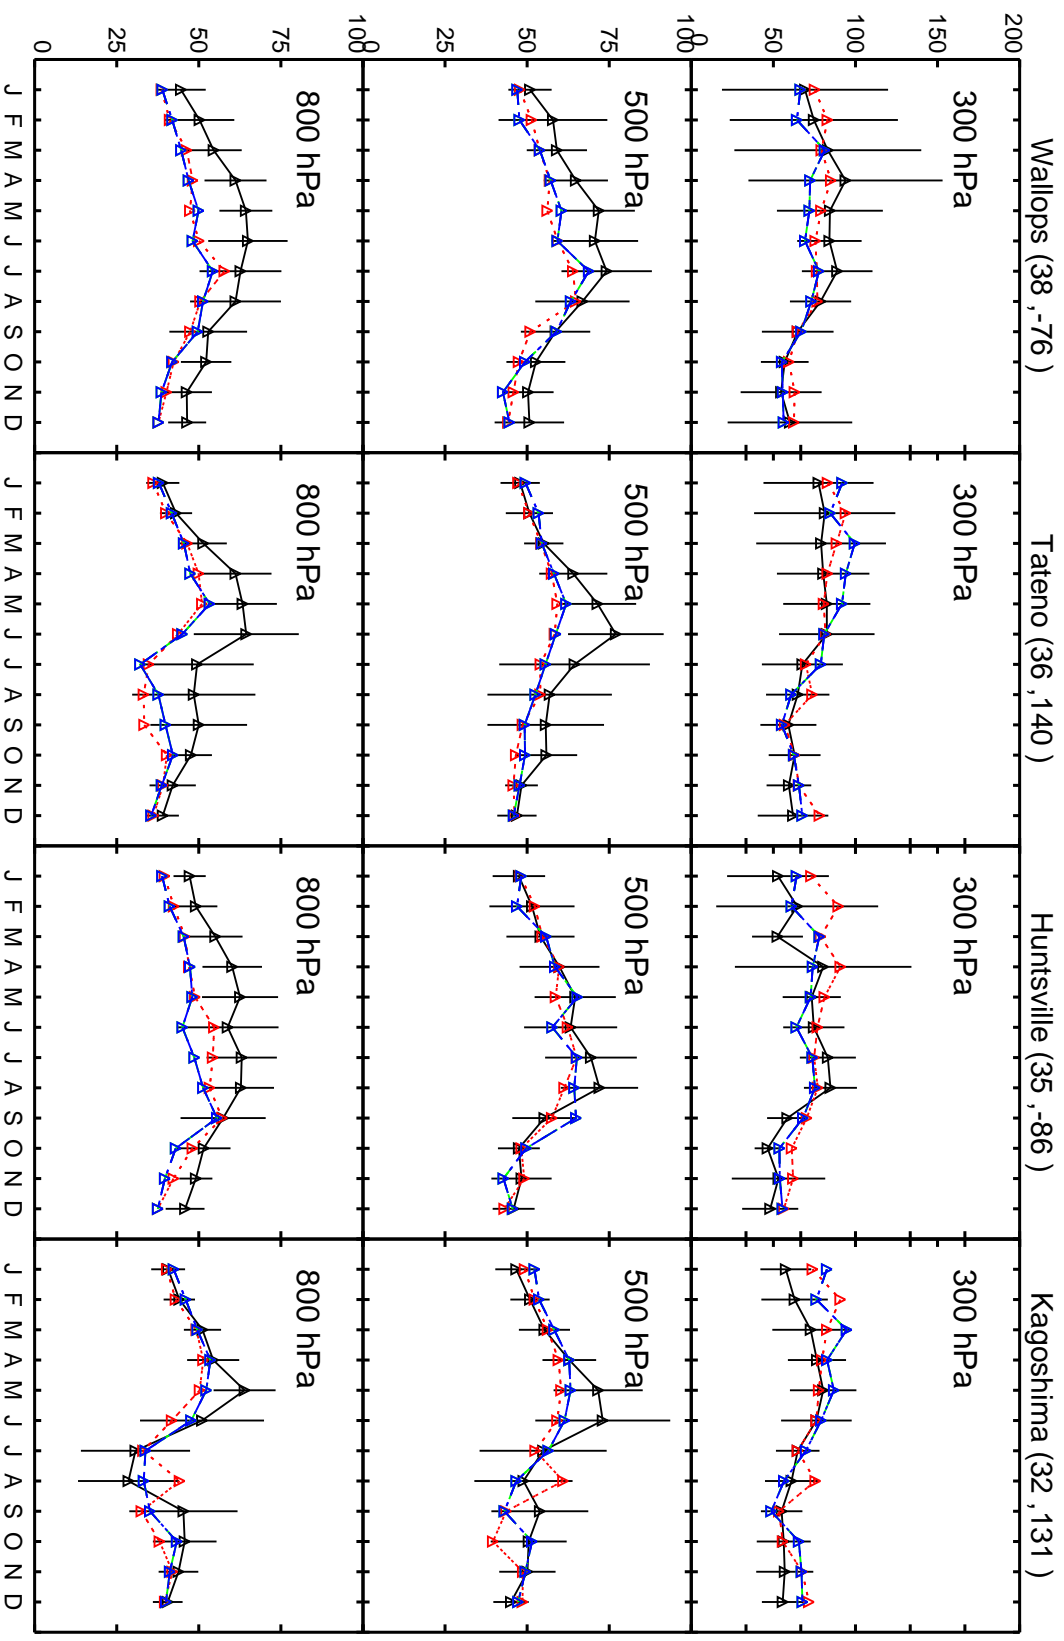

Red: GCC_12.9.0 (2016); Green: GCC_13.0.0-beta.1 (2019); Blue: GCC_13.0.0-rc.0 (2019)

Red: GCC_12.9.0 (2016); Green: GCC_13.0.0-beta.1 (2019); Blue: GCC_13.0.0-rc.0 (2019)

Red: GCC_12.9.0 (2016); Green: GCC_13.0.0-beta.1 (2019); Blue: GCC_13.0.0-rc.0 (2019)

Red: GCC_12.9.0 (2016); Green: GCC_13.0.0-beta.1 (2019); Blue: GCC_13.0.0-rc.0 (2019)

Red: GCC_12.9.0 (2016); Green: GCC_13.0.0-beta.1 (2019); Blue: GCC_13.0.0-rc.0 (2019)