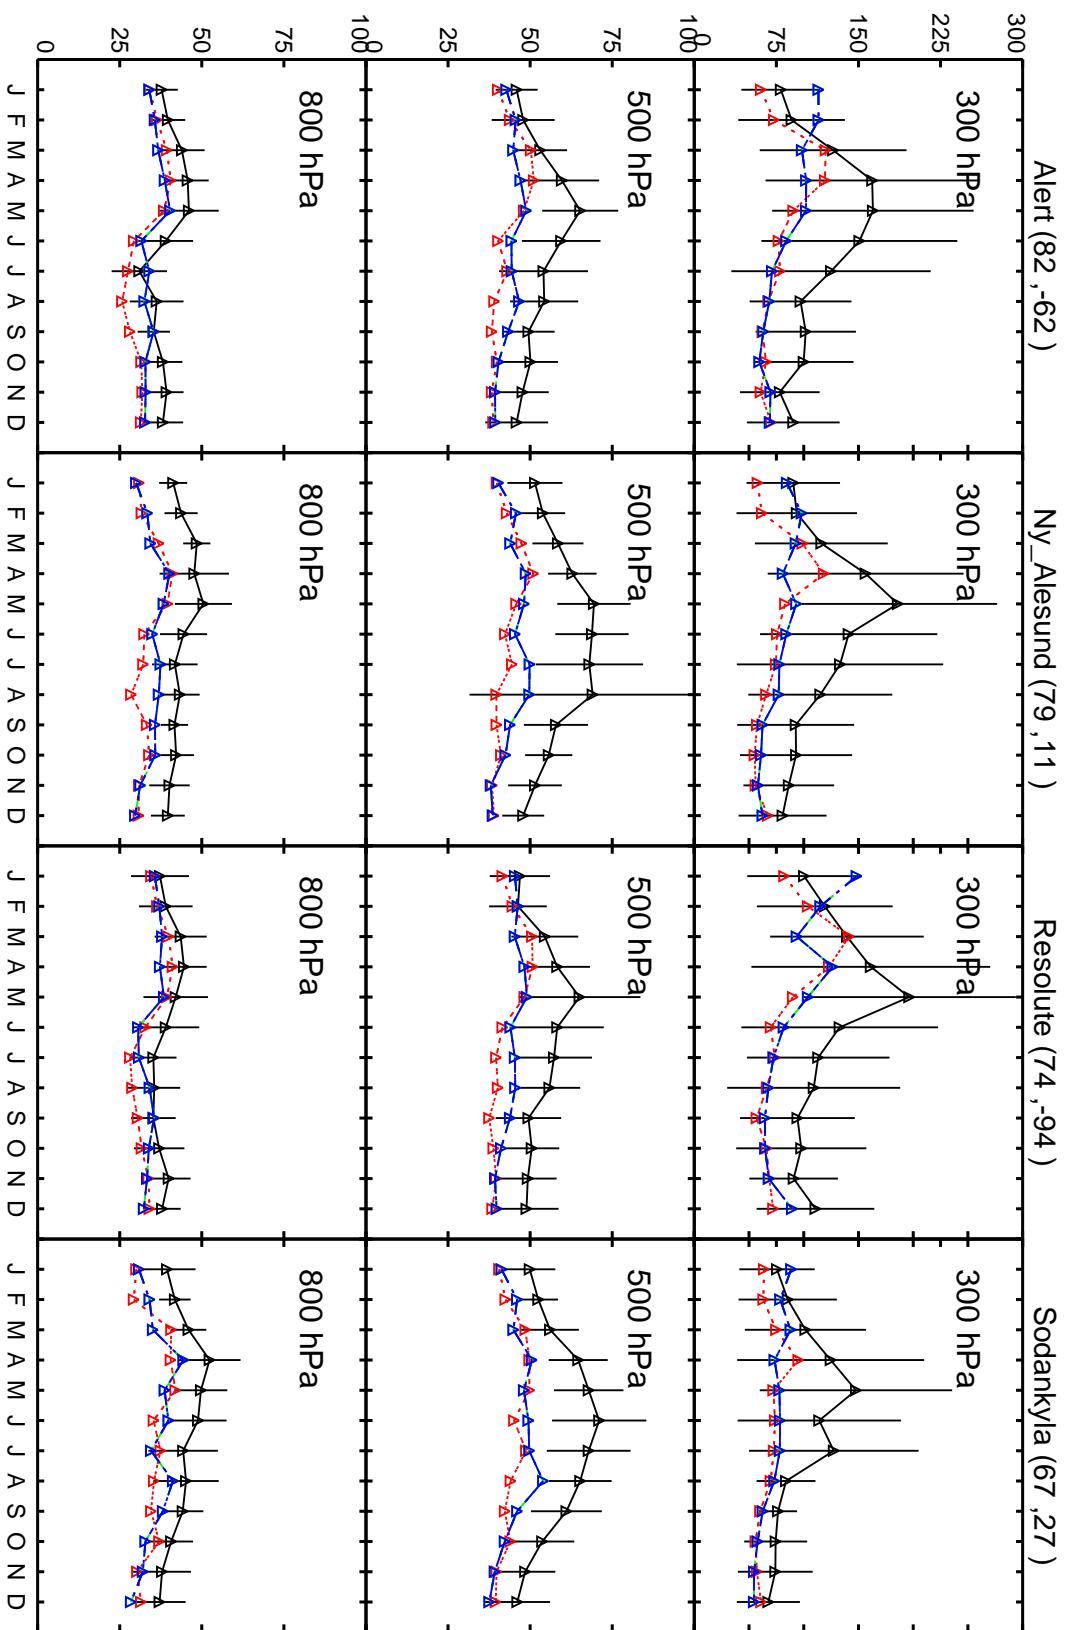

Red: GCC_12.9.0 (2016); Green: GCC_13.0.0-beta.1 (2019); Blue: GCC_13.0.0-rc.0 (2019)

Red: GCC_12.9.0 (2016); Green: GCC_13.0.0-beta.1 (2019); Blue: GCC_13.0.0-rc.0 (2019)

Red: GCC_12.9.0 (2016); Green: GCC_13.0.0-beta.1 (2019); Blue: GCC_13.0.0-rc.0 (2019)

Red: GCC_12.9.0 (2016); Green: GCC_13.0.0-beta.1 (2019); Blue: GCC_13.0.0-rc.0 (2019)

Red: GCC_12.9.0 (2016); Green: GCC_13.0.0-beta.1 (2019); Blue: GCC_13.0.0-rc.0 (2019)