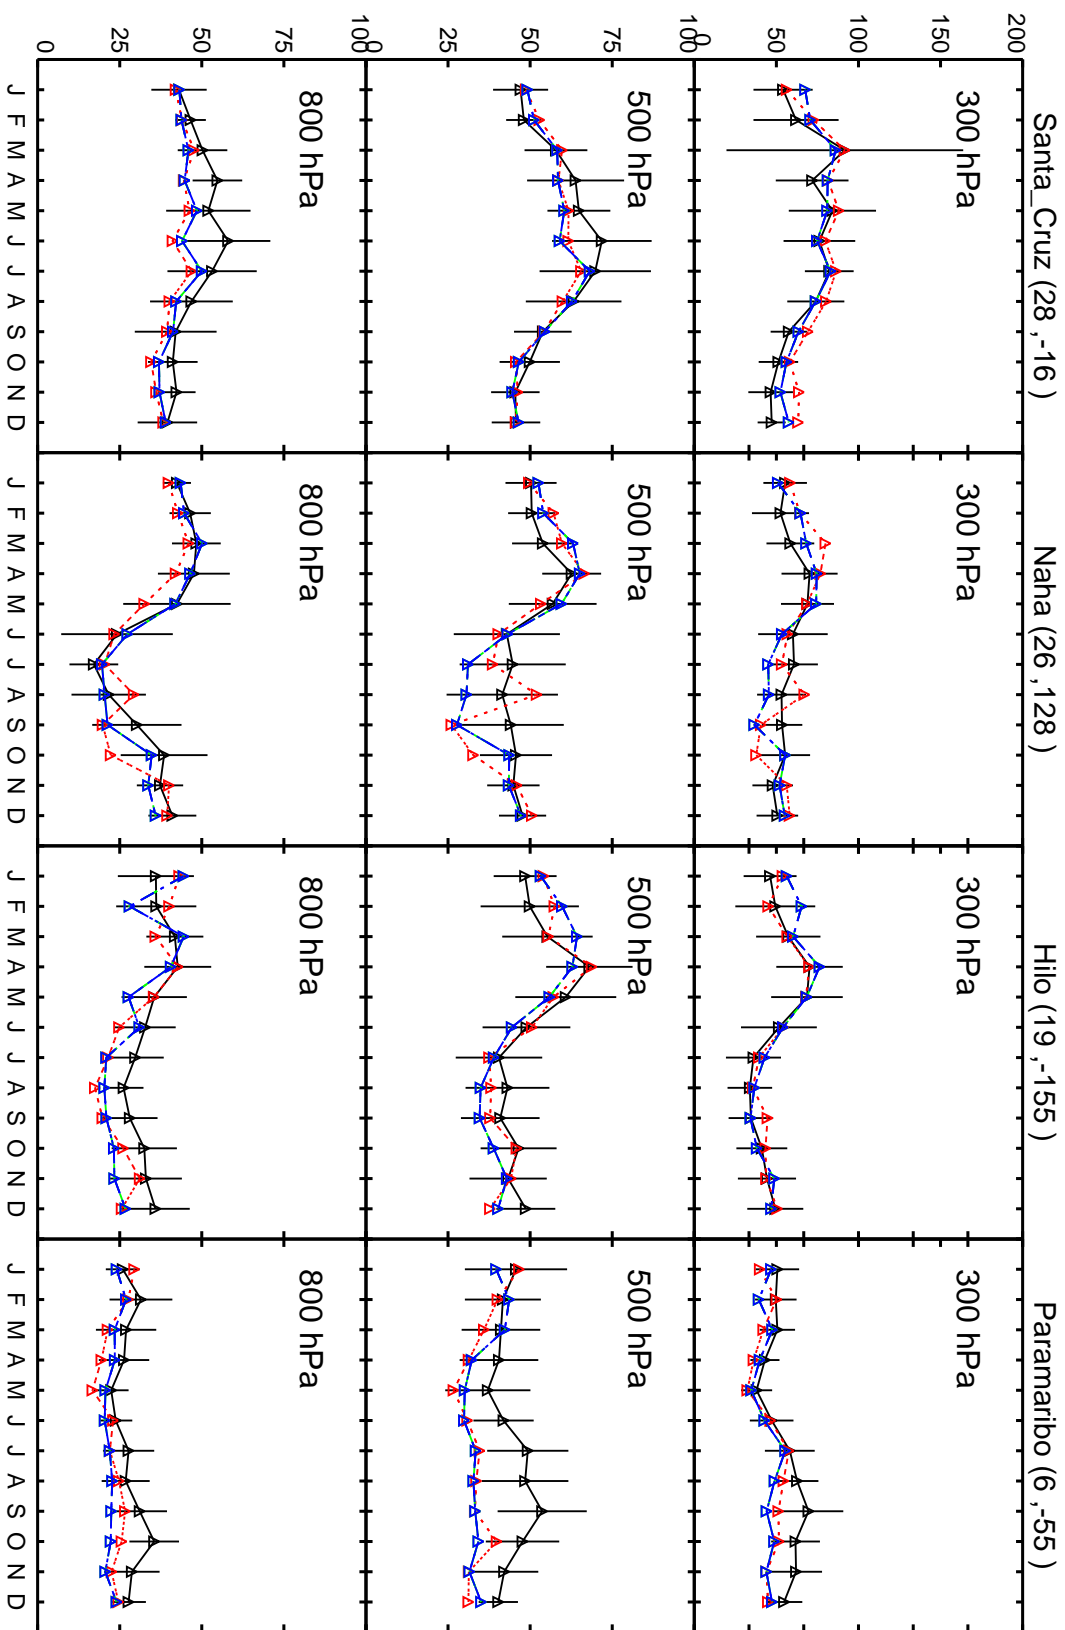

Red: GCC_12.9.0 (2016); Green: GCC_13.0.0-beta.1 (2019); Blue: GCC_13.0.0-rc.0 (2019)

Red: GCC_12.9.0 (2016); Green: GCC_13.0.0-beta.1 (2019); Blue: GCC_13.0.0-rc.0 (2019)

Red: GCC_12.9.0 (2016); Green: GCC_13.0.0-beta.1 (2019); Blue: GCC_13.0.0-rc.0 (2019)

Red: GCC_12.9.0 (2016); Green: GCC_13.0.0-beta.1 (2019); Blue: GCC_13.0.0-rc.0 (2019)

Red: GCC_12.9.0 (2016); Green: GCC_13.0.0-beta.1 (2019); Blue: GCC_13.0.0-rc.0 (2019)