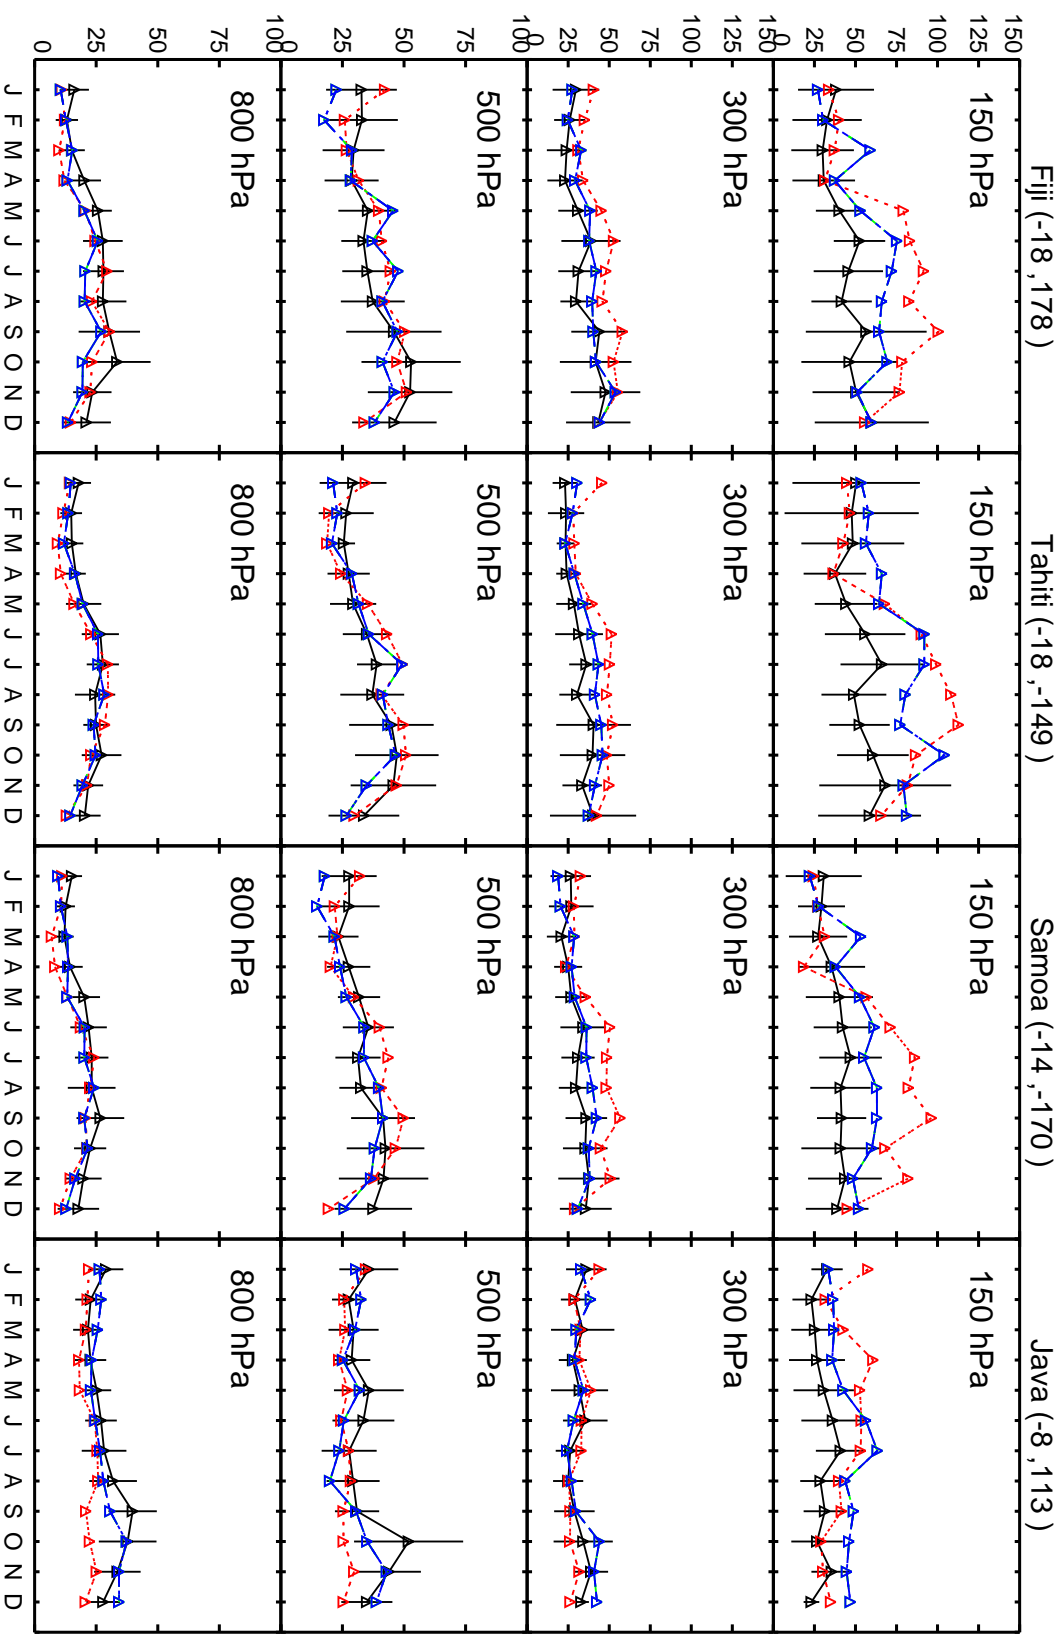

Red: GCC_12.9.0 (2016); Green: GCC_13.0.0-beta.1 (2019); Blue: GCC_13.0.0-rc.0 (2019)

Red: GCC_12.9.0 (2016); Green: GCC_13.0.0-beta.1 (2019); Blue: GCC_13.0.0-rc.0 (2019)