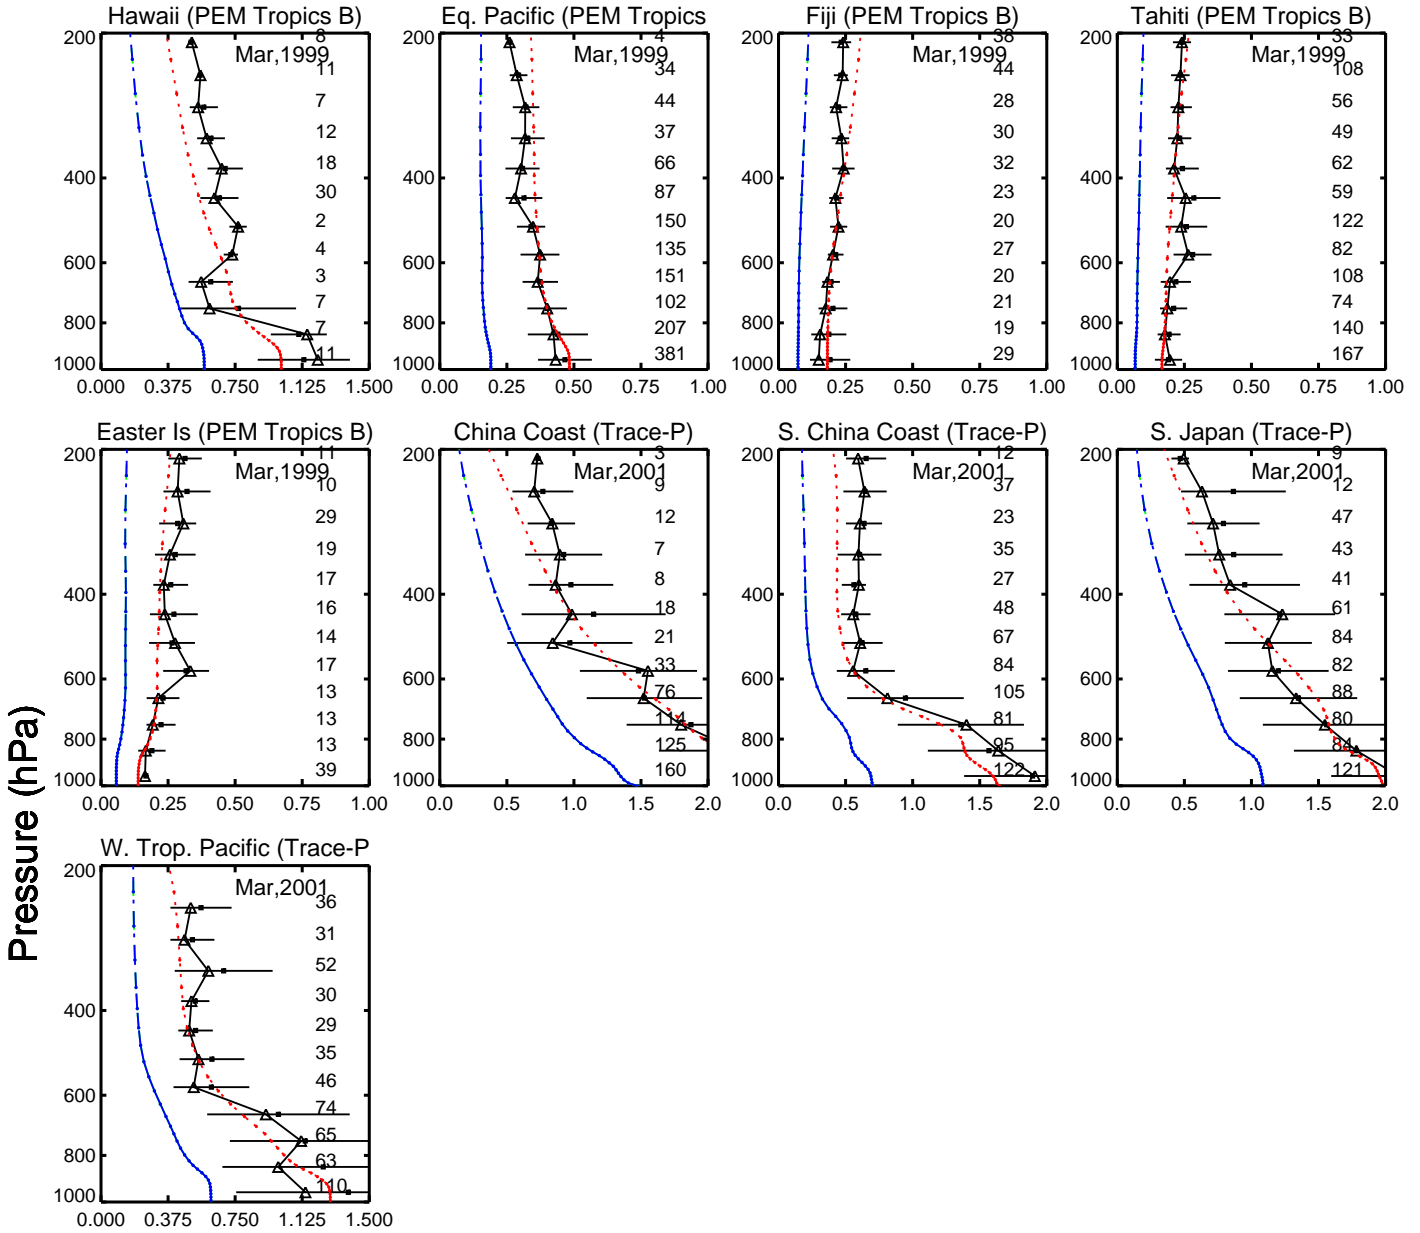

Red: GCC_12.9.0 (2016); Green: GCC_13.0.0-beta.1 (2019); Blue: GCC_13.0.0-rc.0 (2019)

Red: GCC_12.9.0 (2016); Green: GCC_13.0.0-beta.1 (2019); Blue: GCC_13.0.0-rc.0 (2019)

Red: GCC_12.9.0 (2016); Green: GCC_13.0.0-beta.1 (2019); Blue: GCC_13.0.0-rc.0 (2019)

C₂H₆ (ppb)