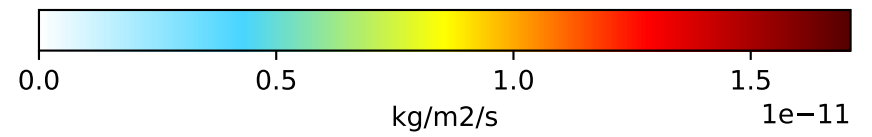

EmisNO_Lightning (AnnualMean)

GCC_13.0.0 (Ref)
4.0x5.0

GCC_14.0.0 (Dev)
4.0x5.0

Difference
Dev - Ref, Dynamic Range

Difference
Dev - Ref, Restricted Range [5%,95%]

Ratio
Dev/Ref, Dynamic Range

Ratio
Dev/Ref, Fixed Range