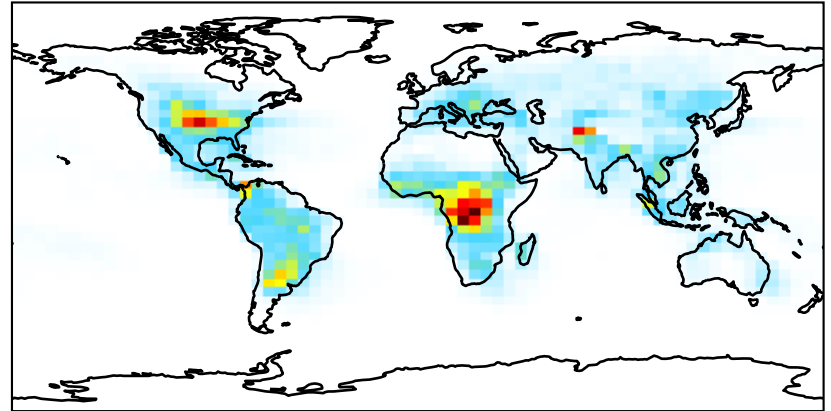

EmisNO_Lightning (AnnualMean)

GCC_13.0.0 (Ref)
4.0x5.0

GCC_14.0.0 (Dev)
4.0x5.0

Difference
Dev - Ref, Dynamic Range

Difference
Dev - Ref, Restricted Range [5%,95%]

Ratio
Dev/Ref, Dynamic Range

Ratio
Dev/Ref, Fixed Range