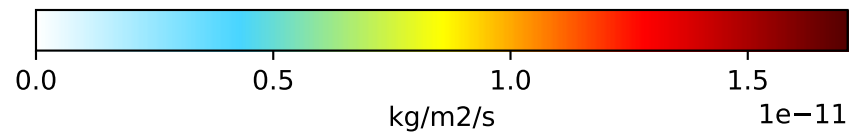

EmisNO_Lightning (AnnualMean)

GCC_13.0.0 (Ref)
4.0x5.0

GCC_14.0.0 (Dev)
4.0x5.0

Difference
Dev - Ref, Dynamic Range

Difference
Dev - Ref, Restricted Range [5%,95%]

Ratio
Dev/Ref, Dynamic Range

Ratio
Dev/Ref, Fixed Range