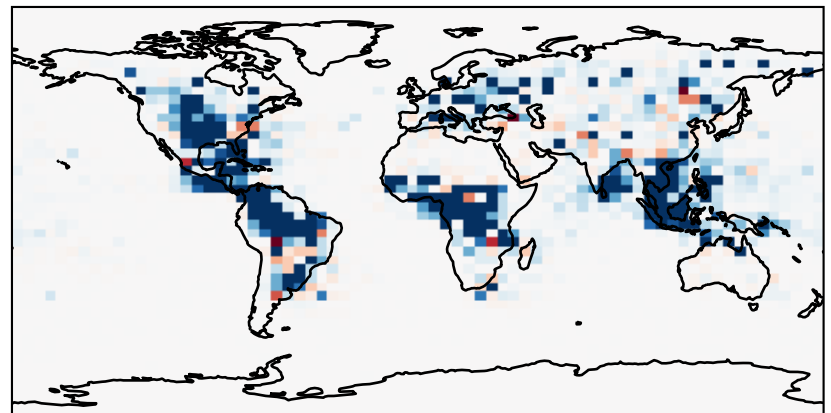

EmisNO_Lightning (AnnualMean)

GCC_13.0.0 (Ref)
4.0x5.0

GCC_14.0.0 (Dev)
4.0x5.0

Difference
Dev - Ref, Dynamic Range

Difference
Dev - Ref, Restricted Range [5%,95%]

Ratio
Dev/Ref, Dynamic Range

Ratio
Dev/Ref, Fixed Range