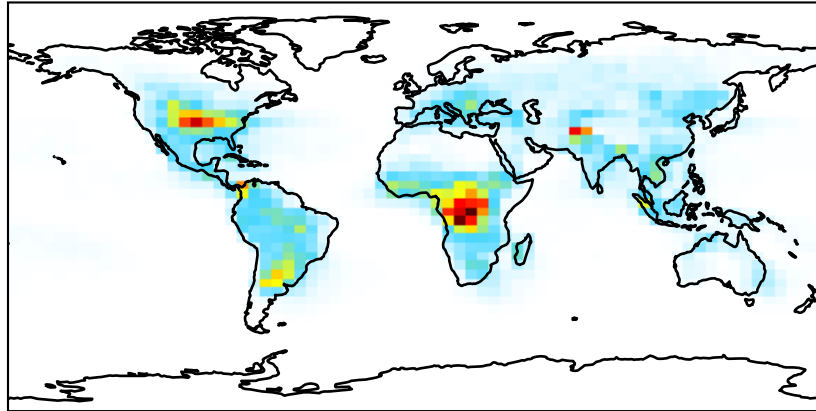

EmisNO_Lightning (AnnualMean)

GCC_13.0.0 (Ref)
4.0x5.0

GCC_14.0.0 (Dev)
4.0x5.0

Difference
Dev - Ref, Dynamic Range

Difference
Dev - Ref, Restricted Range [5%,95%]

Ratio
Dev/Ref, Dynamic Range

Ratio
Dev/Ref, Fixed Range