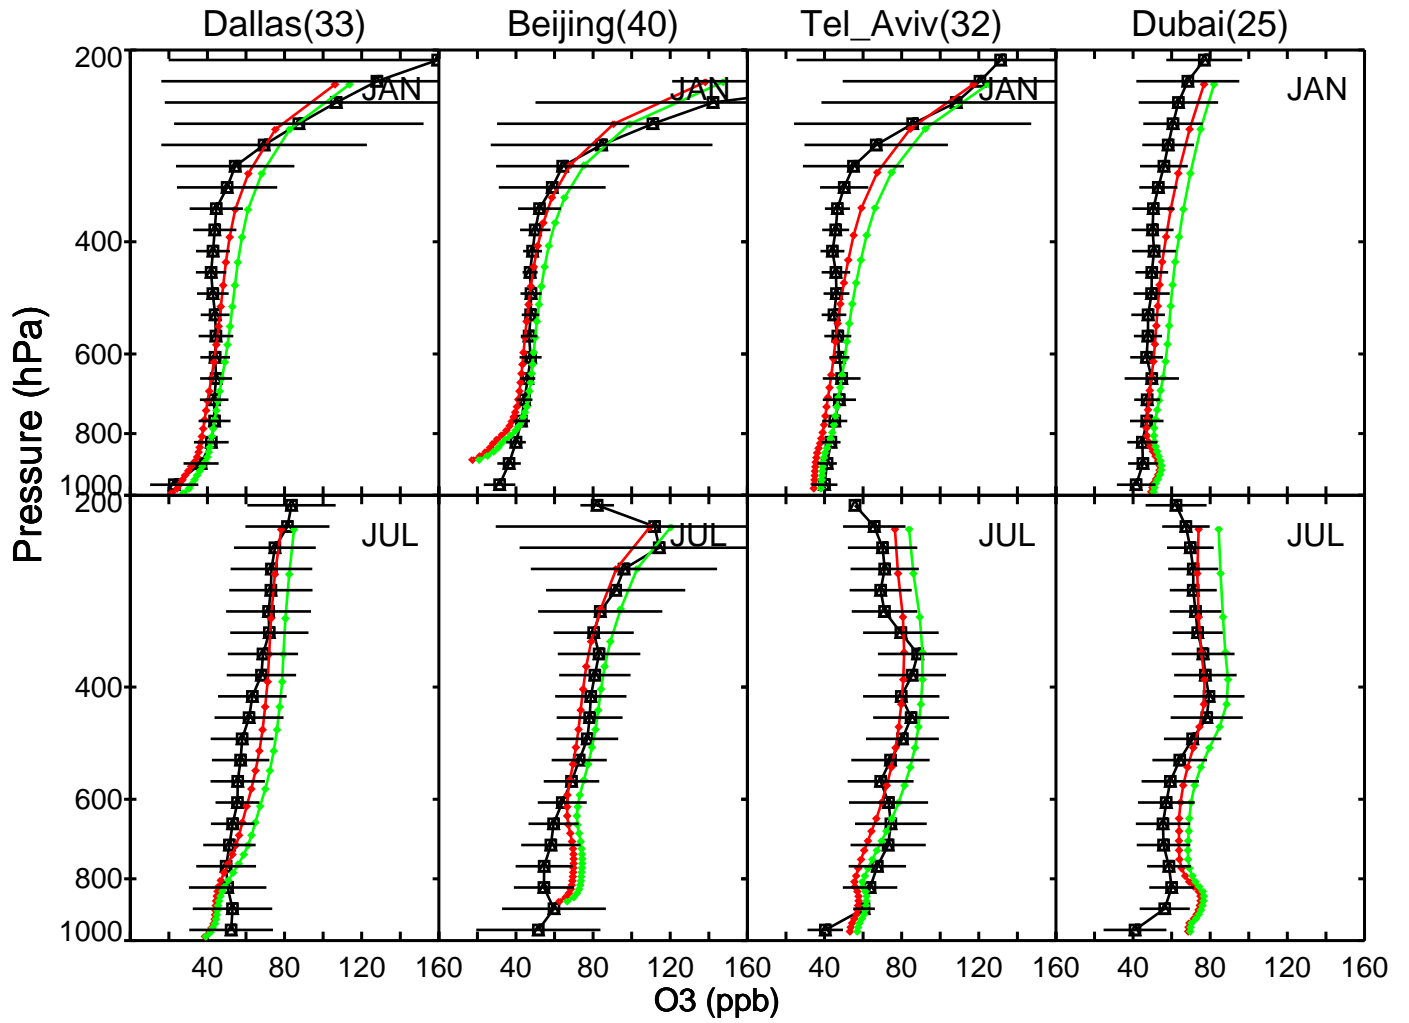

Red: GCC\_13.0.0 (2019); Green: GCC\_14.0.0 (2019)

Red: GCC\_13.0.0 (2019); Green: GCC\_14.0.0 (2019)