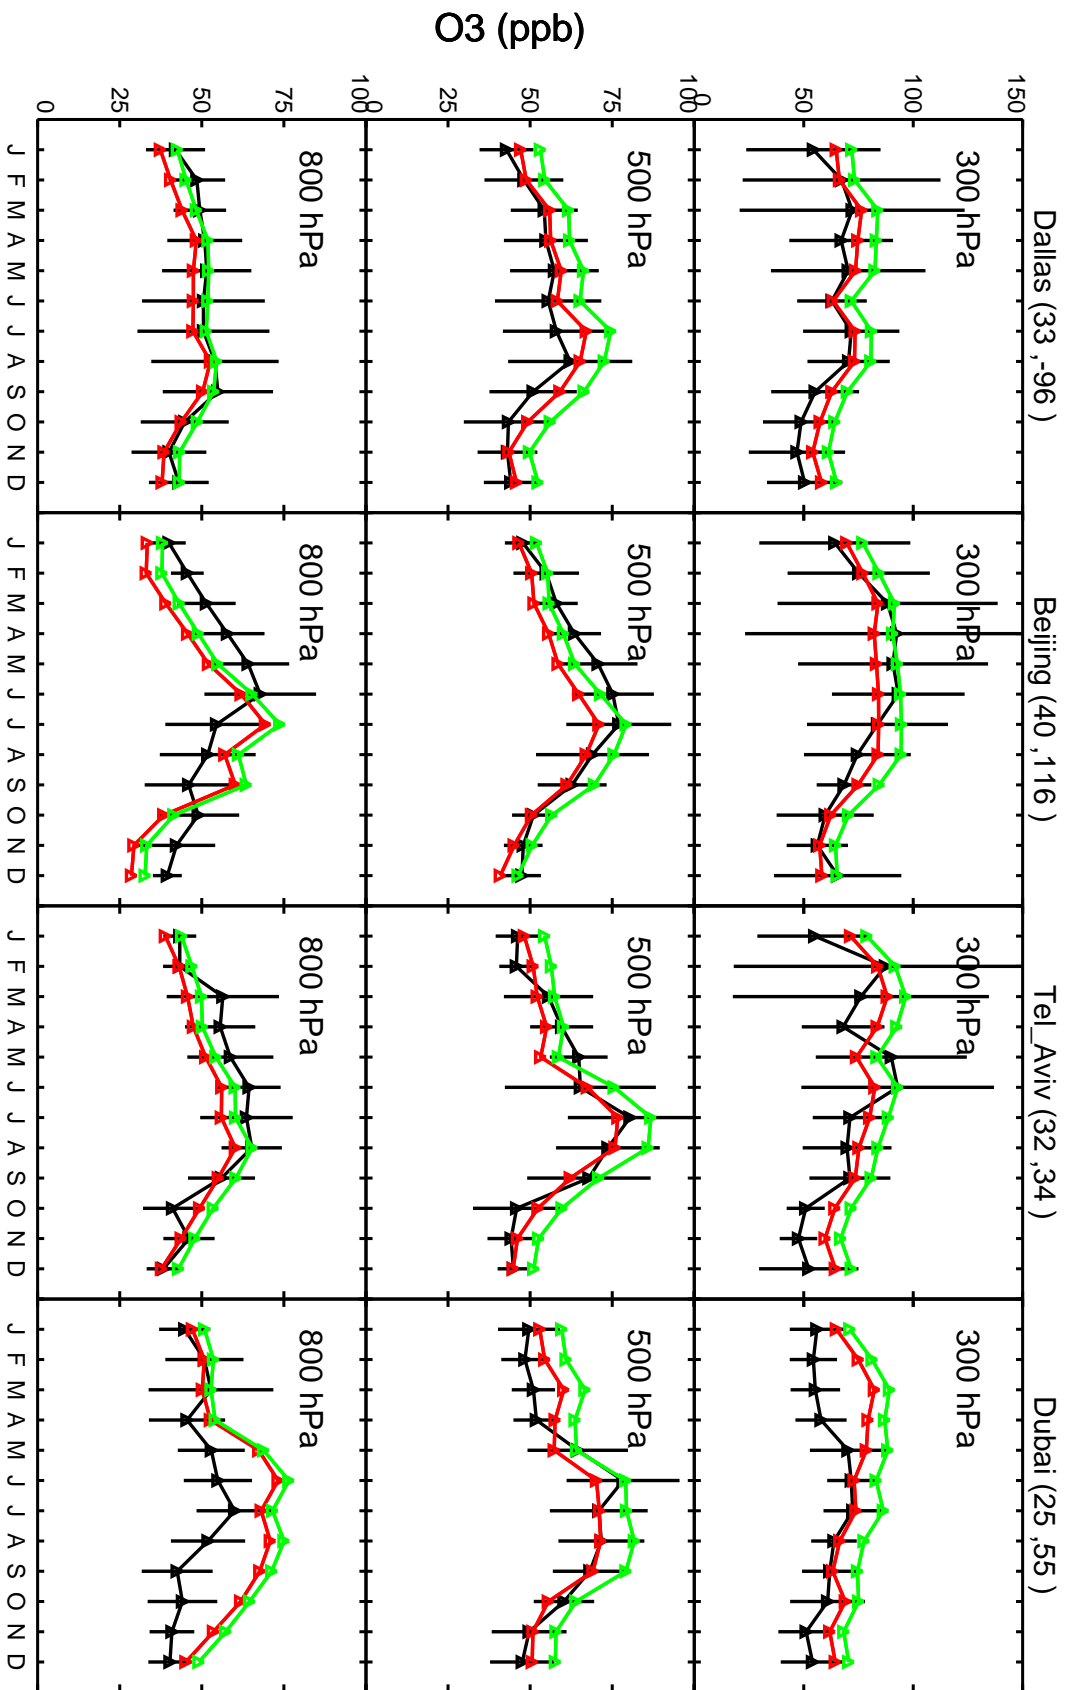

Red: GCC_13.0.0 (2019); Green: GCC_14.0.0 (2019)

Red: GCC_13.0.0 (2019); Green: GCC_14.0.0 (2019)