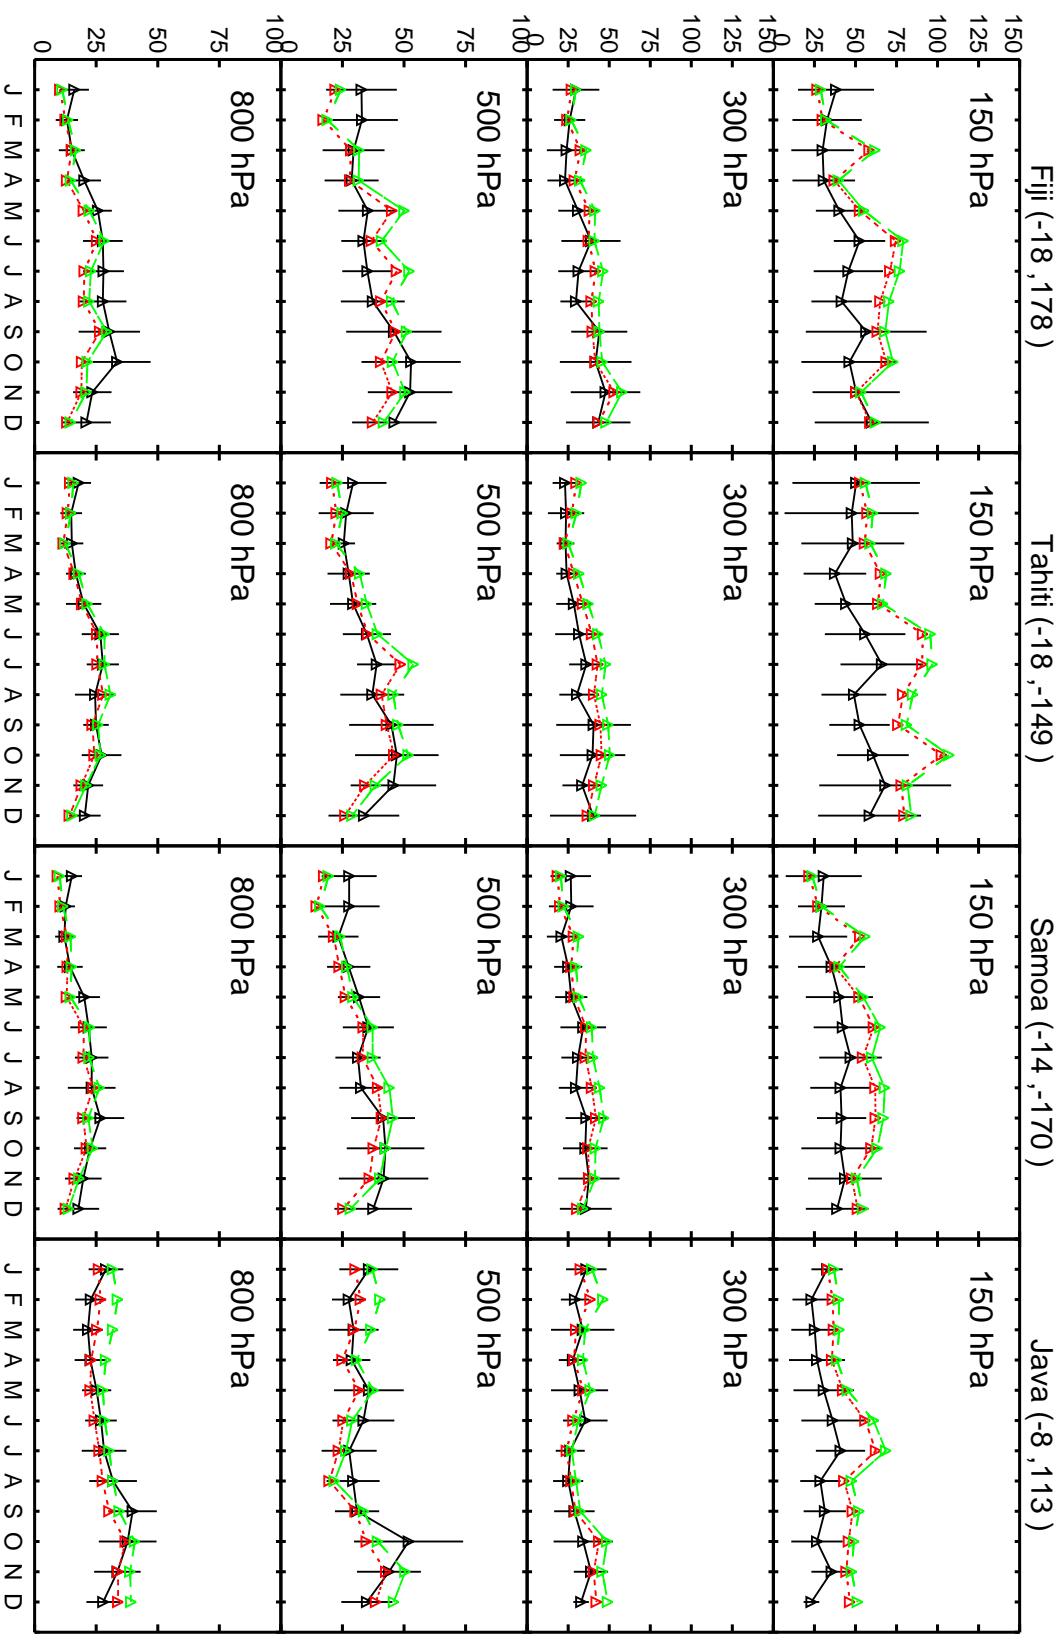

Red: GCC\_13.0.0 (2019); Green: GCC\_14.0.0 (2019)

Red: GCC\_13.0.0 (2019); Green: GCC\_14.0.0 (2019)