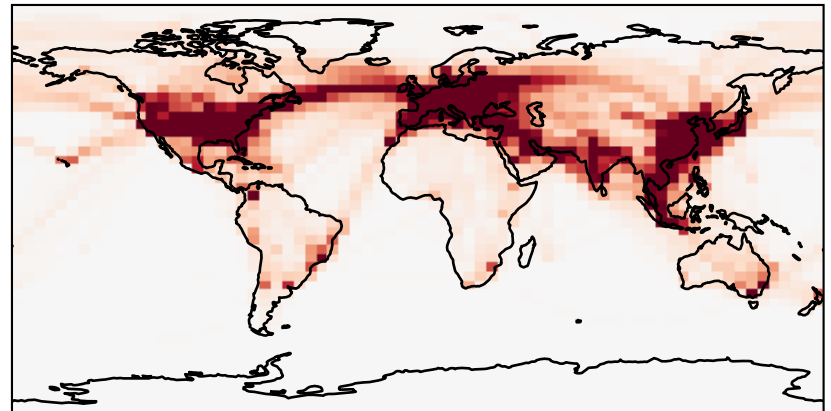

EmisH2O_Aircraft (AnnualMean)

GCC_13.0.0 (Ref)
4.0x5.0

GCC_14.0.0 (Dev)
4.0x5.0

Difference
Dev - Ref, Dynamic Range

Difference
Dev - Ref, Restricted Range [5%,95%]

Ratio
Dev/Ref, Dynamic Range

Ratio
Dev/Ref, Fixed Range