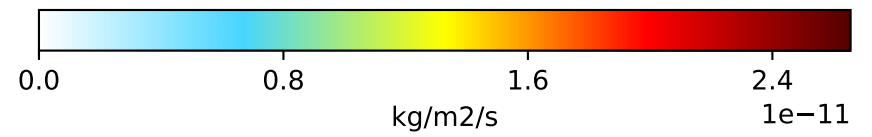

EmisNO_Lightning (Apr2019)

GCC_14.0.0_1yr (Ref)
4.0x5.0

GCC_14.0.0_10yr (Dev)
4.0x5.0

Difference
Dev - Ref, Dynamic Range

Difference
Dev - Ref, Restricted Range [5%,95%]

Ratio
Dev/Ref, Dynamic Range

Ratio
Dev/Ref, Fixed Range