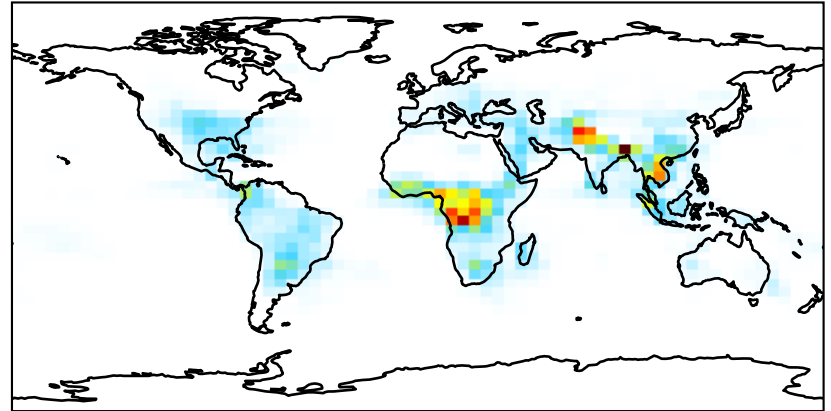

EmisNO_Lightning (Apr2019)

GCC_14.0.0_1yr (Ref)
4.0x5.0

GCC_14.0.0_10yr (Dev)
4.0x5.0

Difference
Dev - Ref, Dynamic Range

Difference
Dev - Ref, Restricted Range [5%,95%]

Ratio
Dev/Ref, Dynamic Range

Ratio
Dev/Ref, Fixed Range