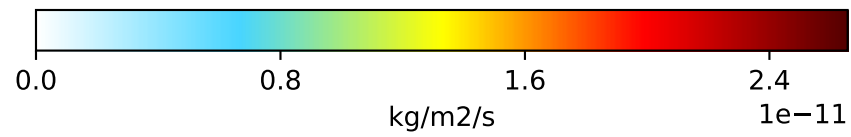

EmisNO_Lightning (Apr2019)

GCC_14.0.0_1yr (Ref)
4.0x5.0

GCC_14.0.0_10yr (Dev)
4.0x5.0

Difference
Dev - Ref, Dynamic Range

Difference
Dev - Ref, Restricted Range [5%,95%]

Ratio
Dev/Ref, Dynamic Range

Ratio
Dev/Ref, Fixed Range