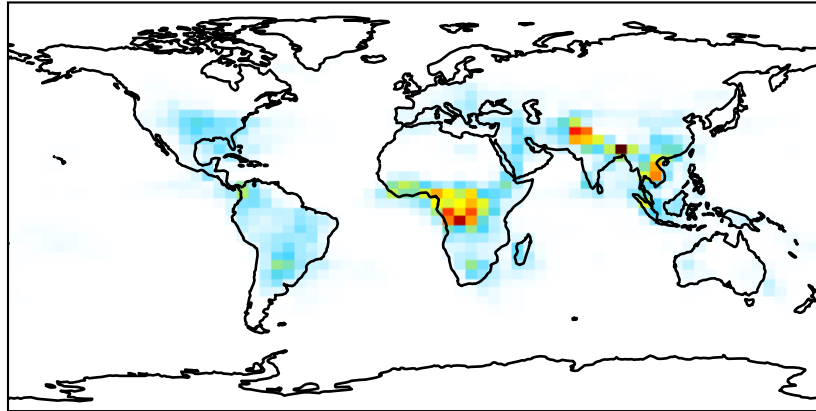

EmisNO_Lightning (Apr2019)

GCC_14.0.0_1yr (Ref)
4.0x5.0

GCC_14.0.0_10yr (Dev)
4.0x5.0

Difference
Dev - Ref, Dynamic Range

Difference
Dev - Ref, Restricted Range [5%,95%]

Ratio
Dev/Ref, Dynamic Range

Ratio
Dev/Ref, Fixed Range