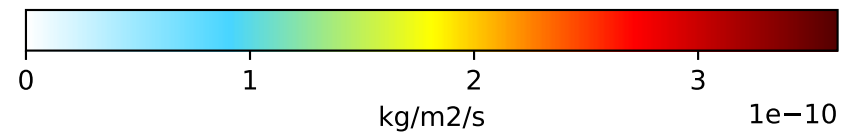

EmisSO2_VolcDegas (Apr2019)

GCC_14.0.0_1yr (Ref)
4.0x5.0

GCC_14.0.0_10yr (Dev)
4.0x5.0

Difference
Dev - Ref, Dynamic Range

Difference
Dev - Ref, Restricted Range [5%,95%]

Ratio
Dev/Ref, Dynamic Range

Ratio
Dev/Ref, Fixed Range