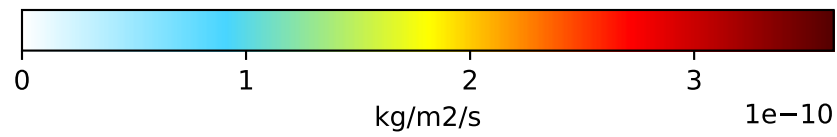

EmisSO2_VolcDegas (Apr2019)

GCC_14.0.0_1yr (Ref)
4.0x5.0

GCC_14.0.0_10yr (Dev)
4.0x5.0

Difference
Dev - Ref, Dynamic Range

Difference
Dev - Ref, Restricted Range [5%,95%]

Ratio
Dev/Ref, Dynamic Range

Ratio
Dev/Ref, Fixed Range