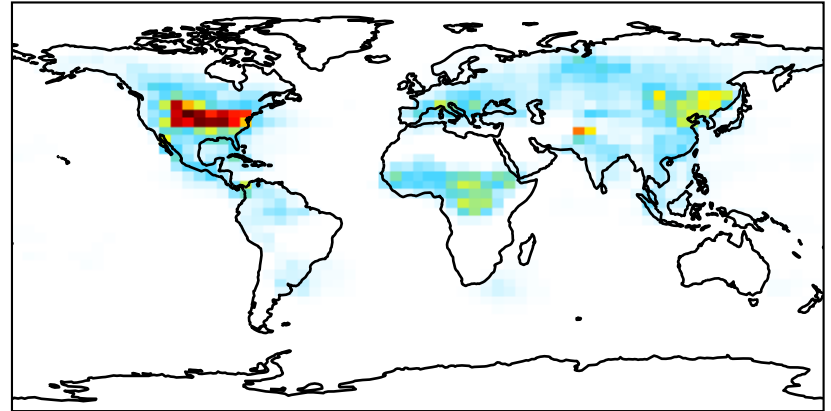

EmisNO_Lightning (Jul2019)

GCC_14.0.0_1yr (Ref)
4.0x5.0

GCC_14.0.0_10yr (Dev)
4.0x5.0

Difference
Dev - Ref, Dynamic Range

Difference
Dev - Ref, Restricted Range [5%,95%]

Ratio
Dev/Ref, Dynamic Range

Ratio
Dev/Ref, Fixed Range