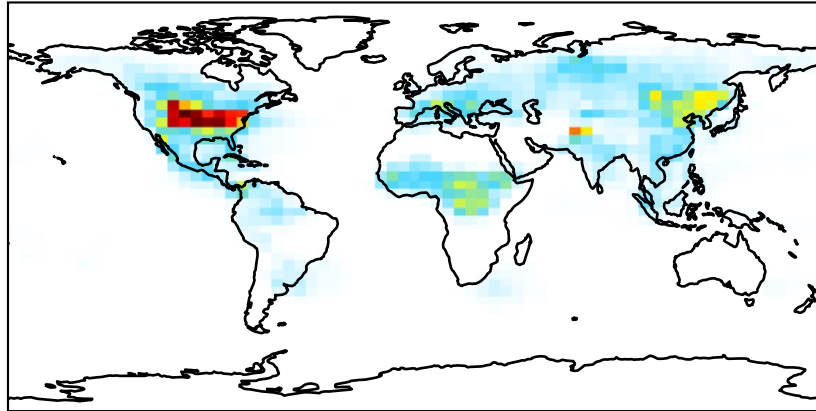

EmisNO_Lightning (Jul2019)

GCC_14.0.0_1yr (Ref)
4.0x5.0

GCC_14.0.0_10yr (Dev)
4.0x5.0

Difference
Dev - Ref, Dynamic Range

Difference
Dev - Ref, Restricted Range [5%,95%]

Ratio
Dev/Ref, Dynamic Range

Ratio
Dev/Ref, Fixed Range