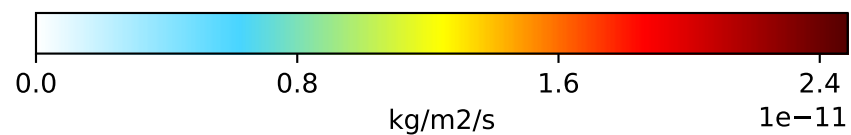

# EmisNO\_Lightning (Oct2019)

GCC\_14.0.0\_1yr (Ref)  
4.0x5.0

GCC\_14.0.0\_10yr (Dev)  
4.0x5.0

Difference  
Dev - Ref, Dynamic Range

Difference  
Dev - Ref, Restricted Range [5%,95%]

Ratio  
Dev/Ref, Dynamic Range

Ratio  
Dev/Ref, Fixed Range