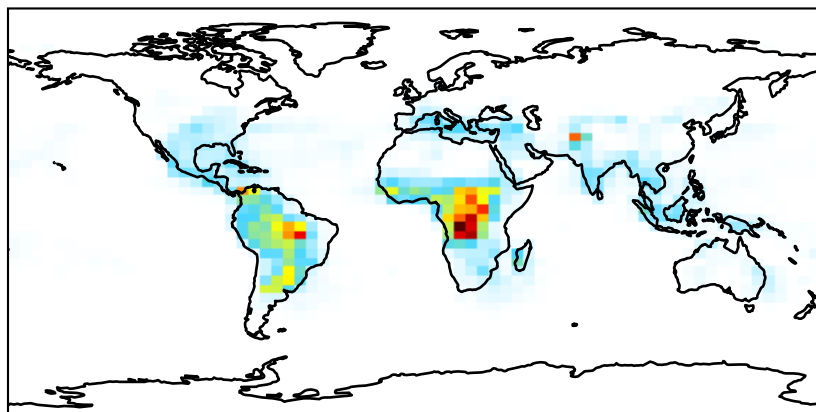

# EmisNO\_Lightning (Oct2019)

GCC\_14.0.0\_1yr (Ref)  
4.0x5.0

GCC\_14.0.0\_10yr (Dev)  
4.0x5.0

Difference  
Dev - Ref, Dynamic Range

Difference  
Dev - Ref, Restricted Range [5%,95%]

Ratio  
Dev/Ref, Dynamic Range