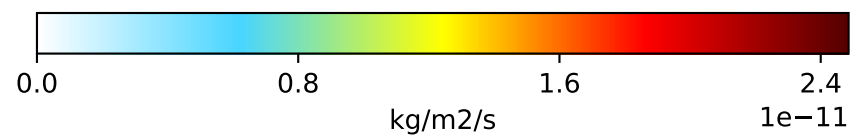

# EmisNO\_Lightning (Oct2019)

GCC\_14.0.0\_1yr (Ref)  
4.0x5.0

GCC\_14.0.0\_10yr (Dev)  
4.0x5.0

Difference  
Dev - Ref, Dynamic Range

Difference  
Dev - Ref, Restricted Range [5%,95%]

Ratio  
Dev/Ref, Dynamic Range

Ratio  
Dev/Ref, Fixed Range