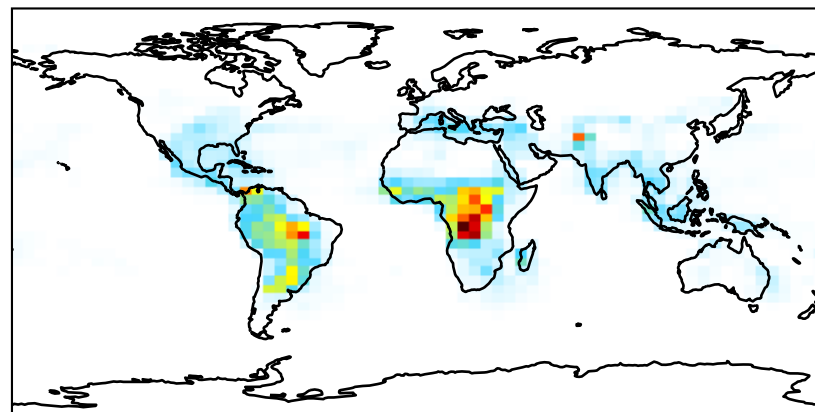

# EmisNO\_Lightning (Oct2019)

GCC\_14.0.0\_1yr (Ref)  
4.0x5.0

GCC\_14.0.0\_10yr (Dev)  
4.0x5.0

Difference  
Dev - Ref, Dynamic Range

Difference  
Dev - Ref, Restricted Range [5%,95%]

Ratio  
Dev/Ref, Dynamic Range