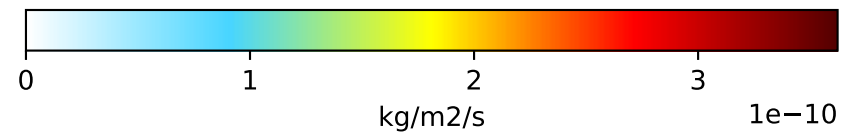

EmisSO2_VolcDegas (Oct2019)

GCC_14.0.0_1yr (Ref)
4.0x5.0

GCC_14.0.0_10yr (Dev)
4.0x5.0

Difference
Dev - Ref, Dynamic Range

Difference
Dev - Ref, Restricted Range [5%,95%]

Ratio
Dev/Ref, Dynamic Range

Ratio
Dev/Ref, Fixed Range