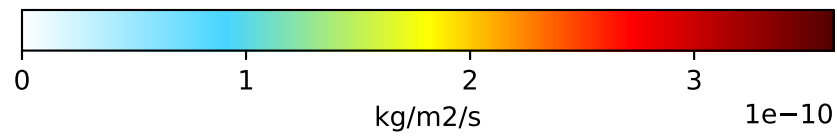

EmisSO2_VolcDegas (Oct2019)

GCC_14.0.0_1yr (Ref)
4.0x5.0

GCC_14.0.0_10yr (Dev)
4.0x5.0

Difference
Dev - Ref, Dynamic Range

Difference
Dev - Ref, Restricted Range [5%,95%]

Ratio
Dev/Ref, Dynamic Range

Ratio
Dev/Ref, Fixed Range