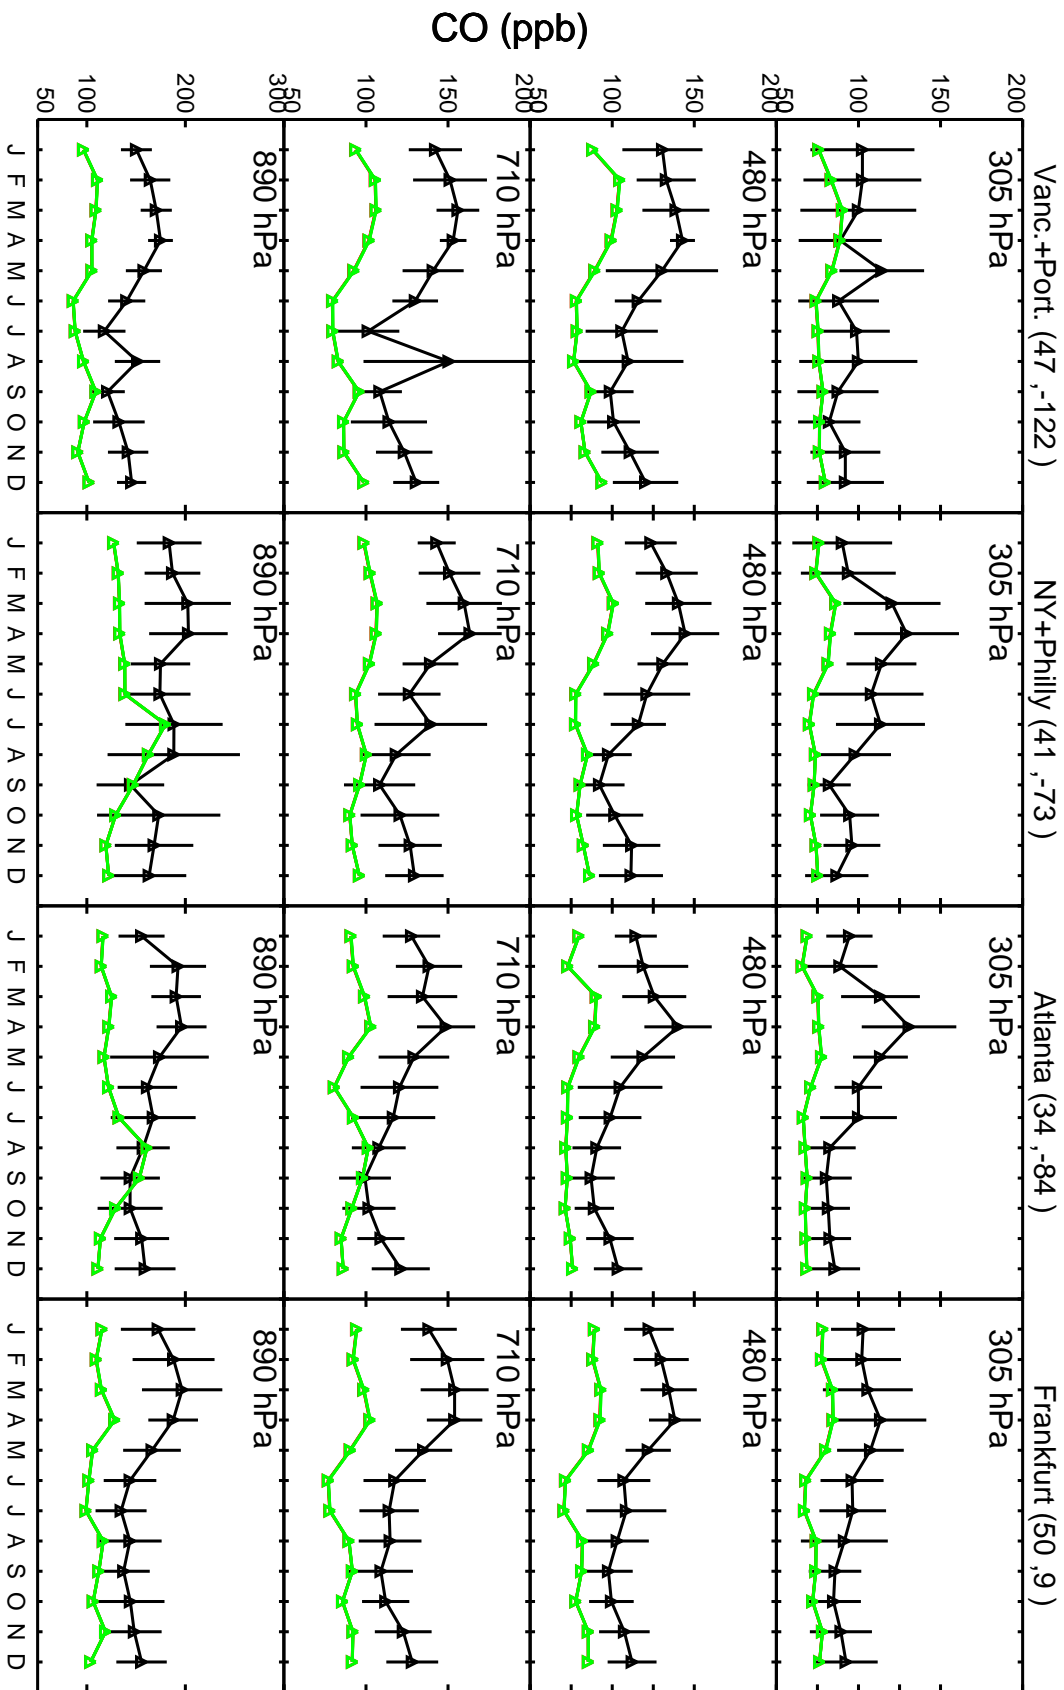

Red: 14.0.0\_1yr\_bm (2019); Green: 14.0.0\_10yr\_bm (2019)

Red: 14.0.0\_1yr\_bm (2019); Green: 14.0.0\_10yr\_bm (2019)

Red: 14.0.0\_1yr\_bm (2019); Green: 14.0.0\_10yr\_bm (2019)

Red: 14.0.0\_1yr\_bm (2019); Green: 14.0.0\_10yr\_bm (2019)