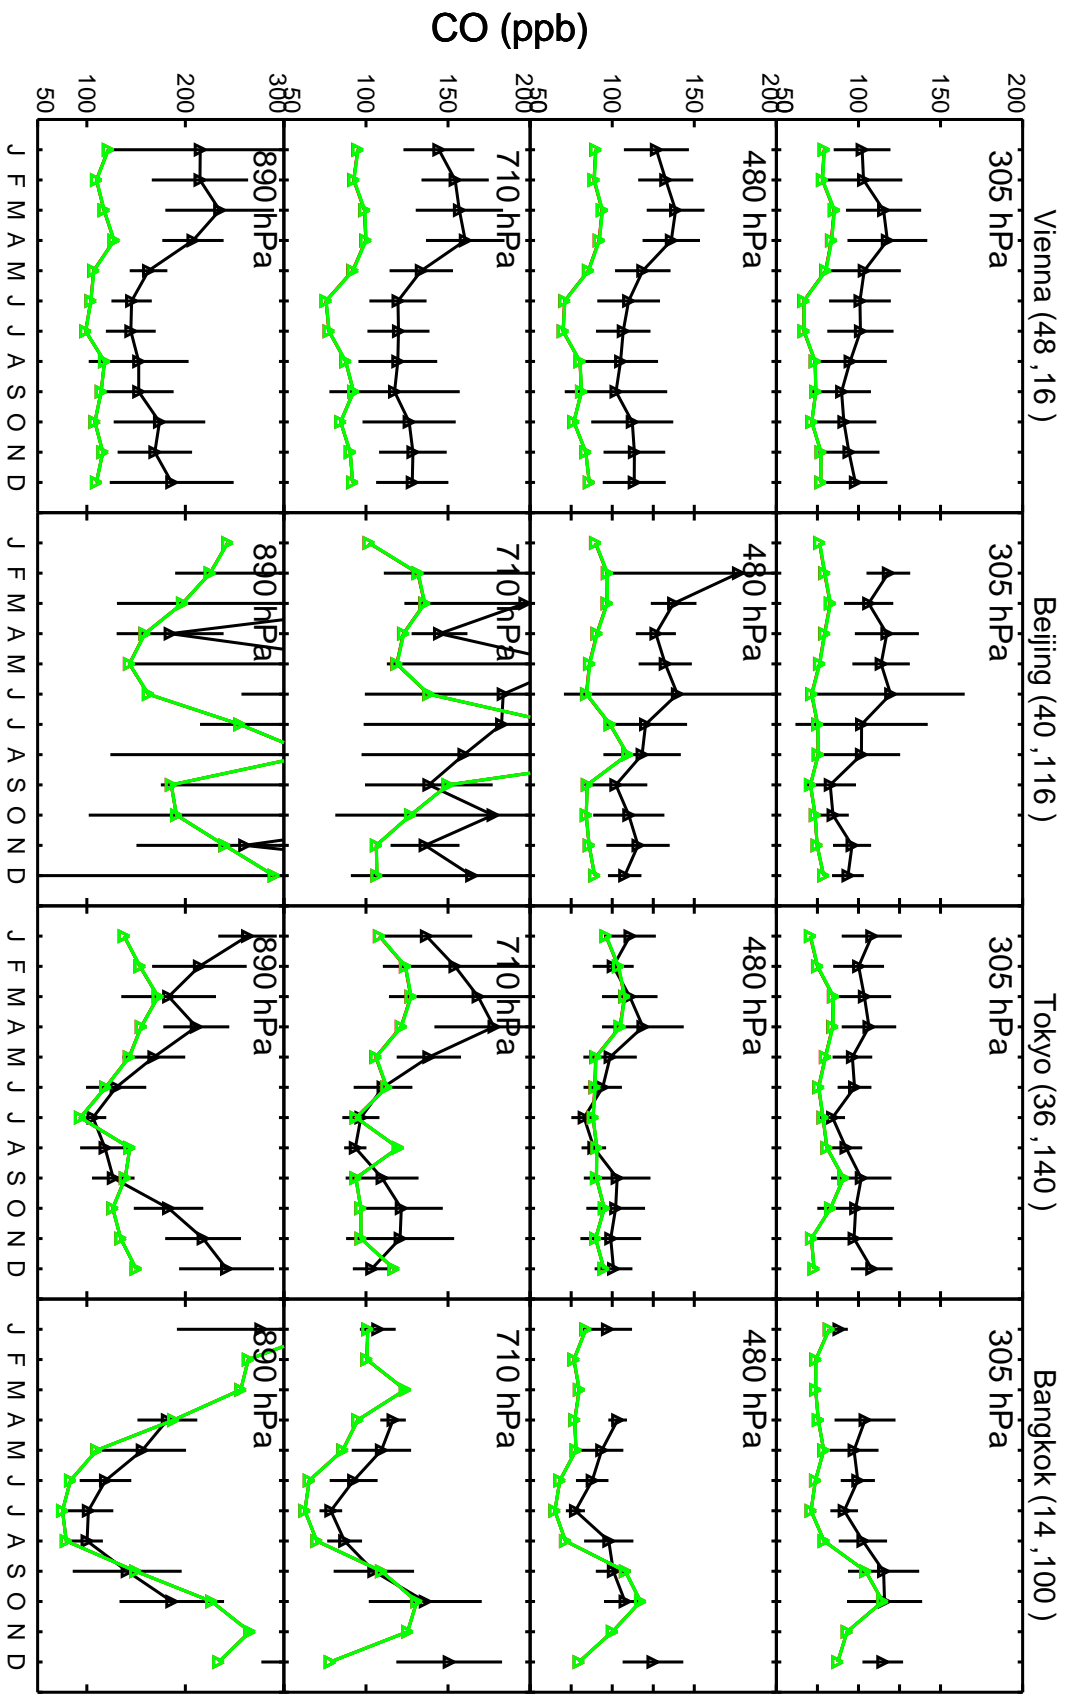

Red: 14.0.0\_1yr\_bm (2019); Green: 14.0.0\_10yr\_bm (2019)

Red: 14.0.0\_1yr\_bm (2019); Green: 14.0.0\_10yr\_bm (2019)

Red: 14.0.0\_1yr\_bm (2019); Green: 14.0.0\_10yr\_bm (2019)

Red: 14.0.0\_1yr\_bm (2019); Green: 14.0.0\_10yr\_bm (2019)