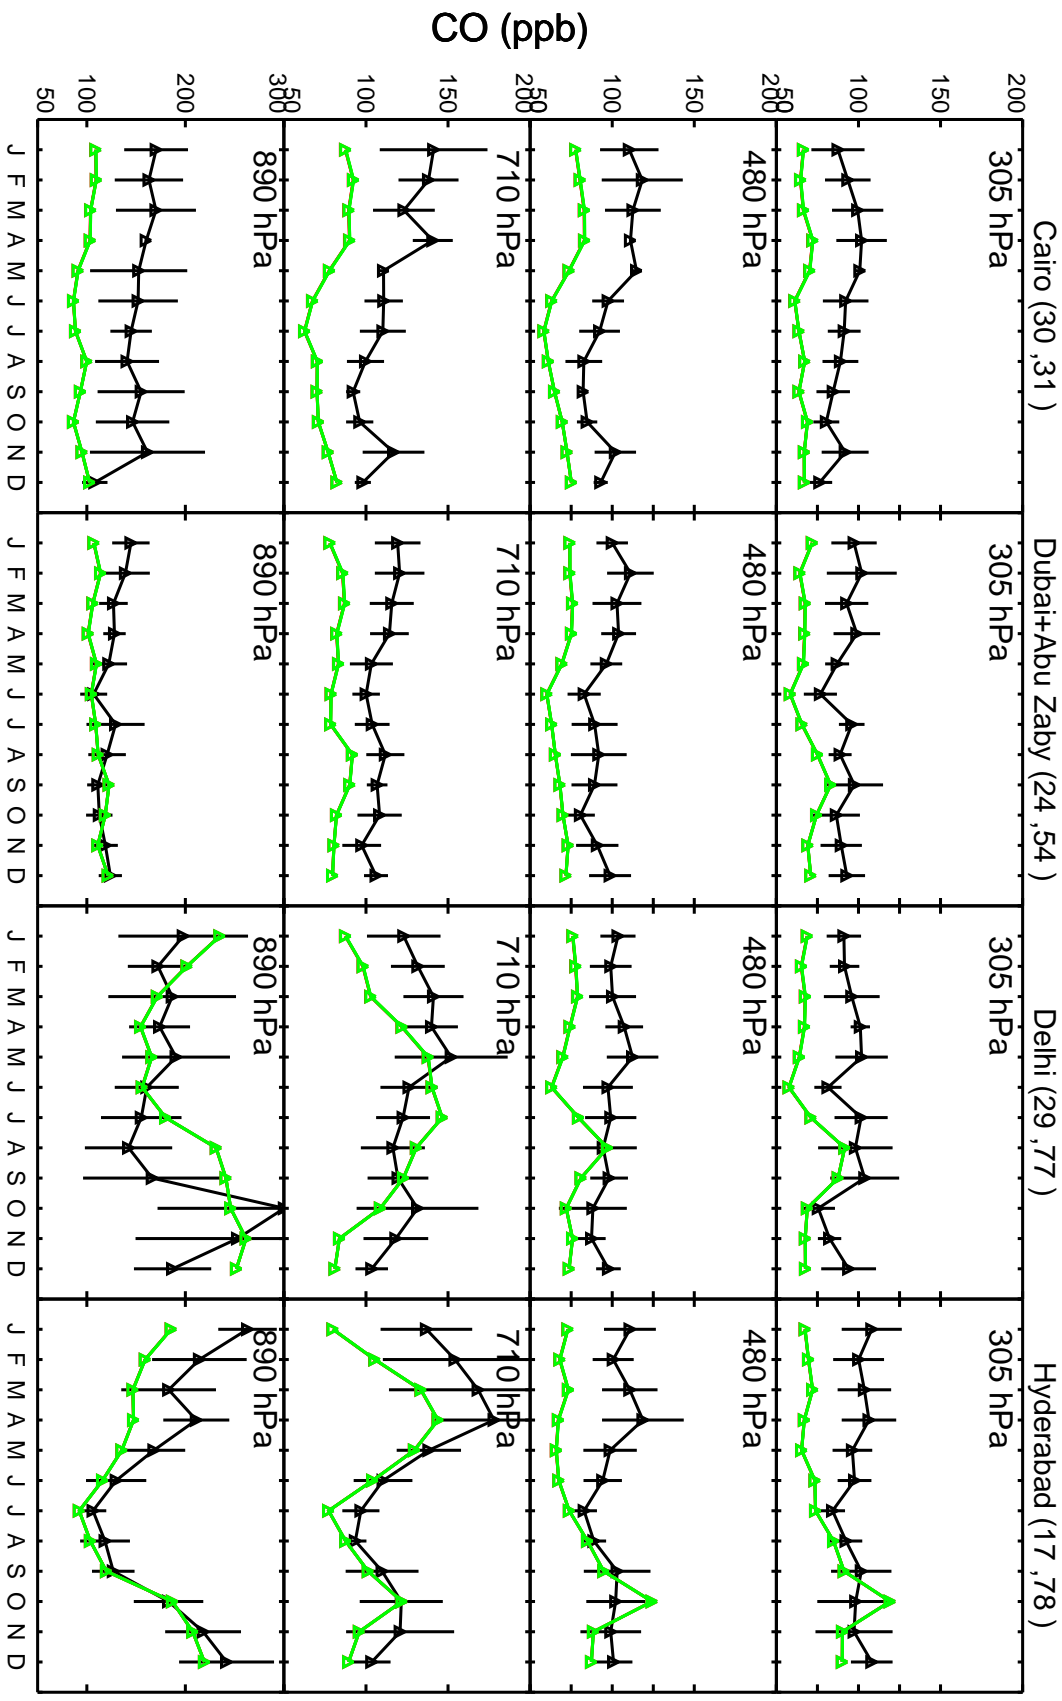

Red: 14.0.0\_1yr\_bm (2019); Green: 14.0.0\_10yr\_bm (2019)

Red: 14.0.0\_1yr\_bm (2019); Green: 14.0.0\_10yr\_bm (2019)

Red: 14.0.0\_1yr\_bm (2019); Green: 14.0.0\_10yr\_bm (2019)

Red: 14.0.0\_1yr\_bm (2019); Green: 14.0.0\_10yr\_bm (2019)