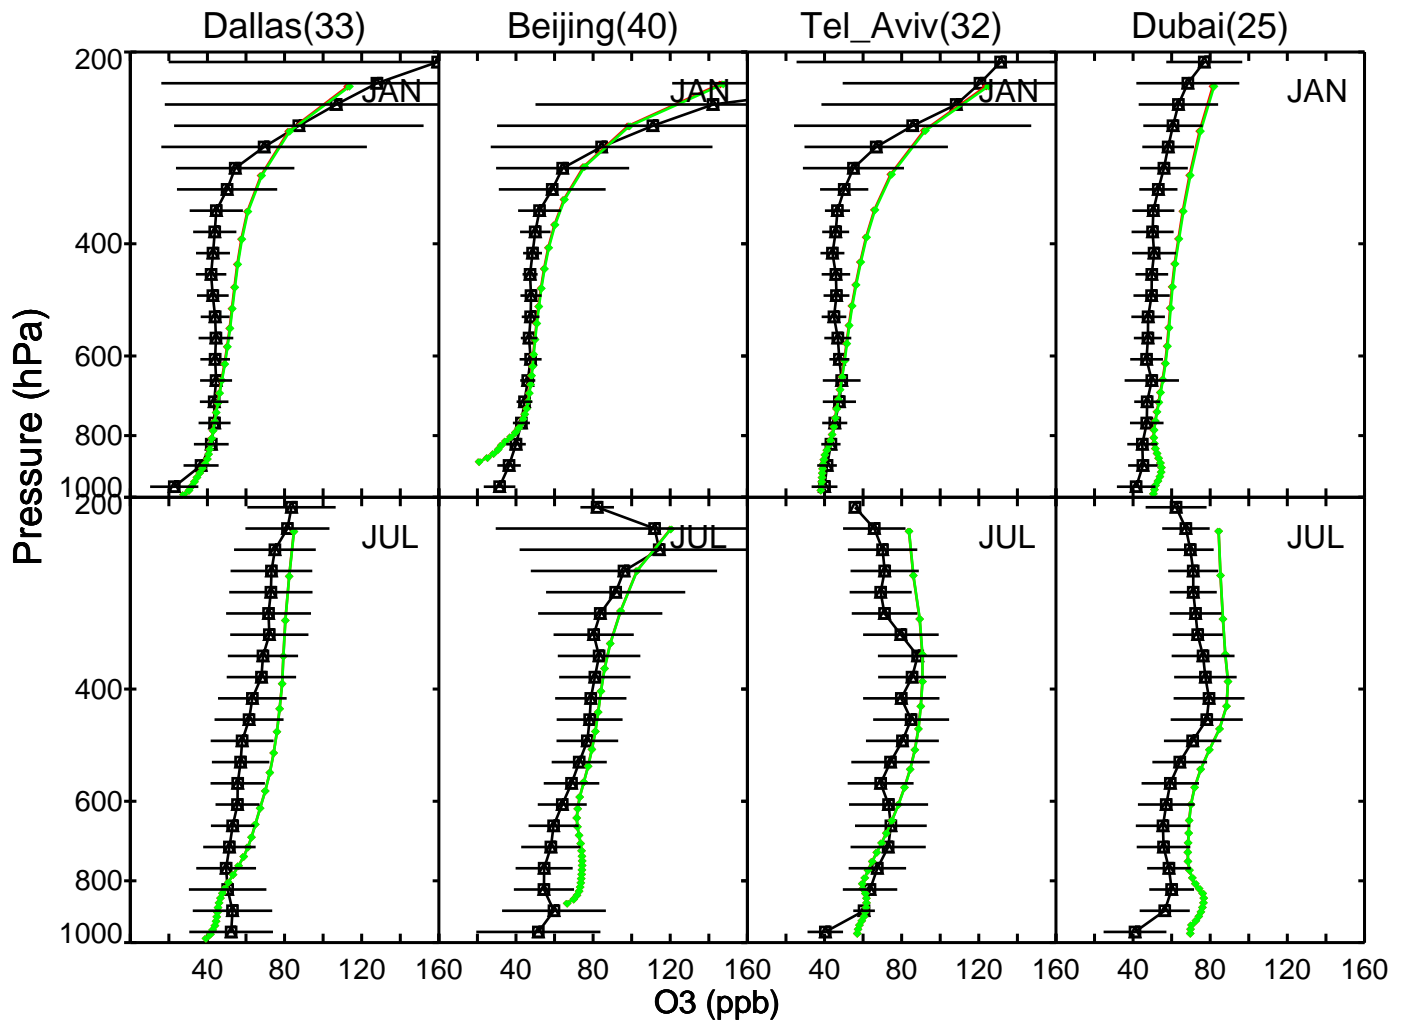

Red: 14.0.0\_1yr\_bm (2019); Green: 14.0.0\_10yr\_bm (2019)

Red: 14.0.0\_1yr\_bm (2019); Green: 14.0.0\_10yr\_bm (2019)