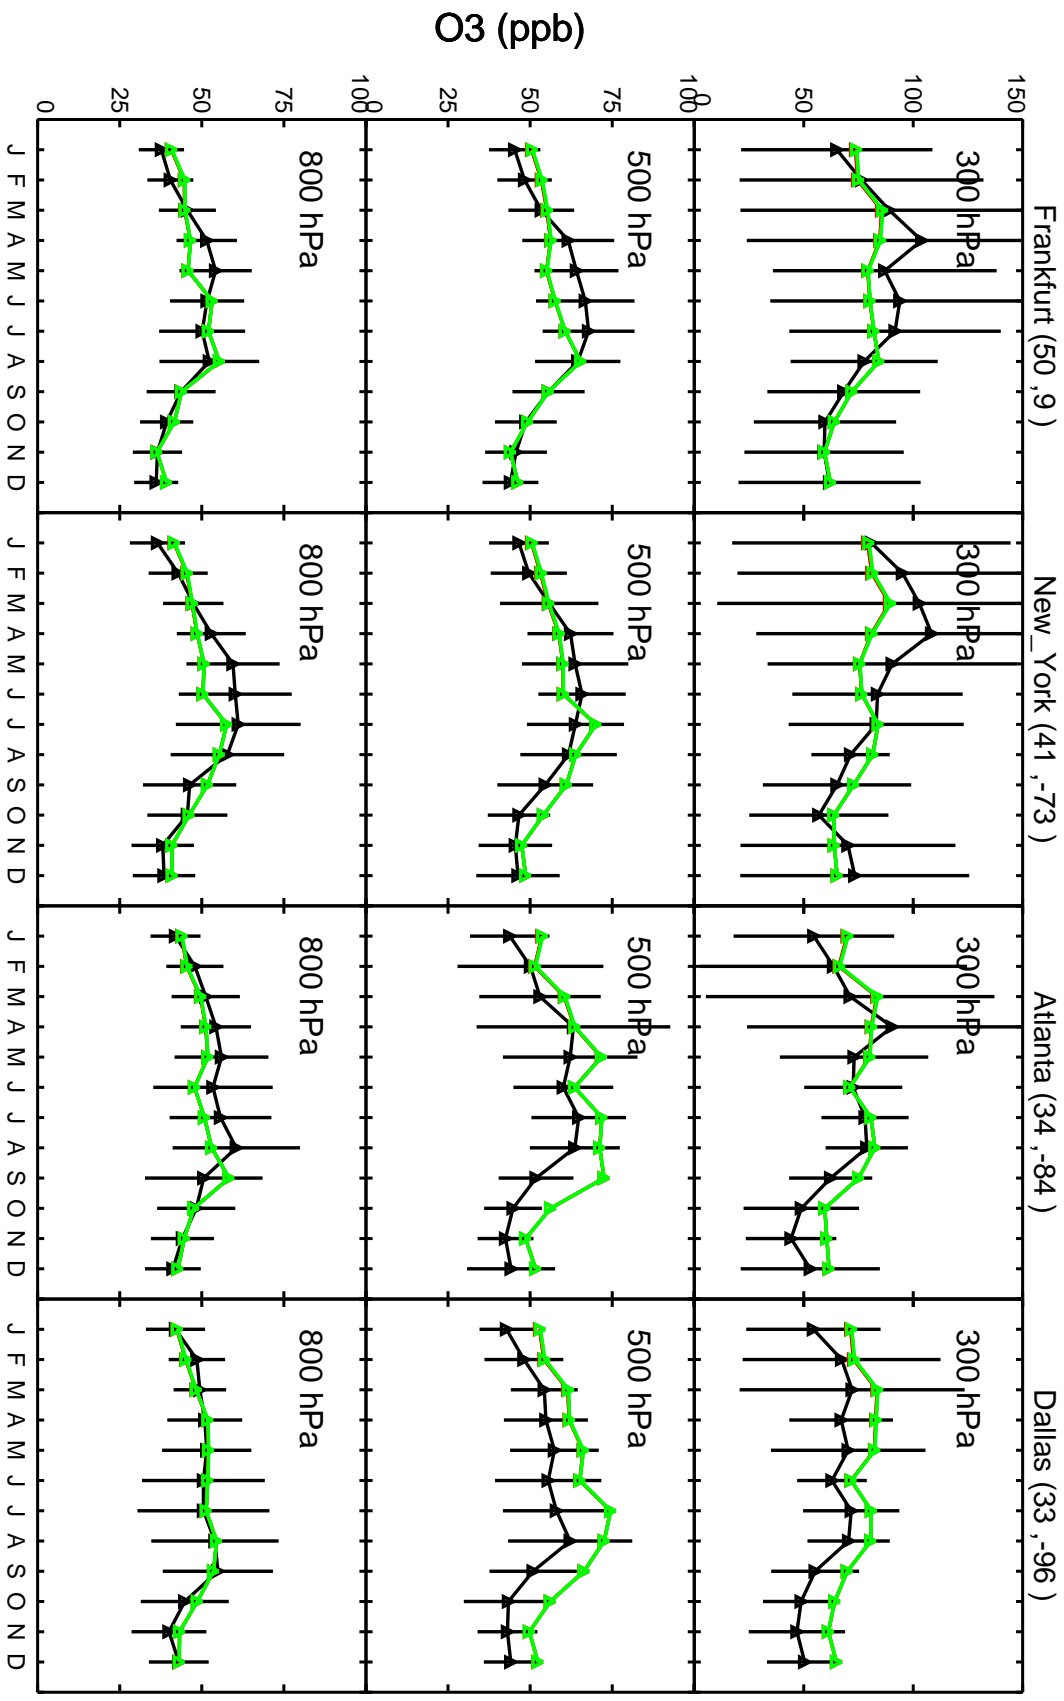

Red: 14.0.0\_1yr\_bm (2019); Green: 14.0.0\_10yr\_bm (2019)

Red: 14.0.0\_1yr\_bm (2019); Green: 14.0.0\_10yr\_bm (2019)

Red: 14.0.0\_1yr\_bm (2019); Green: 14.0.0\_10yr\_bm (2019)

Red: 14.0.0\_1yr\_bm (2019); Green: 14.0.0\_10yr\_bm (2019)

Red: 14.0.0\_1yr\_bm (2019); Green: 14.0.0\_10yr\_bm (2019)