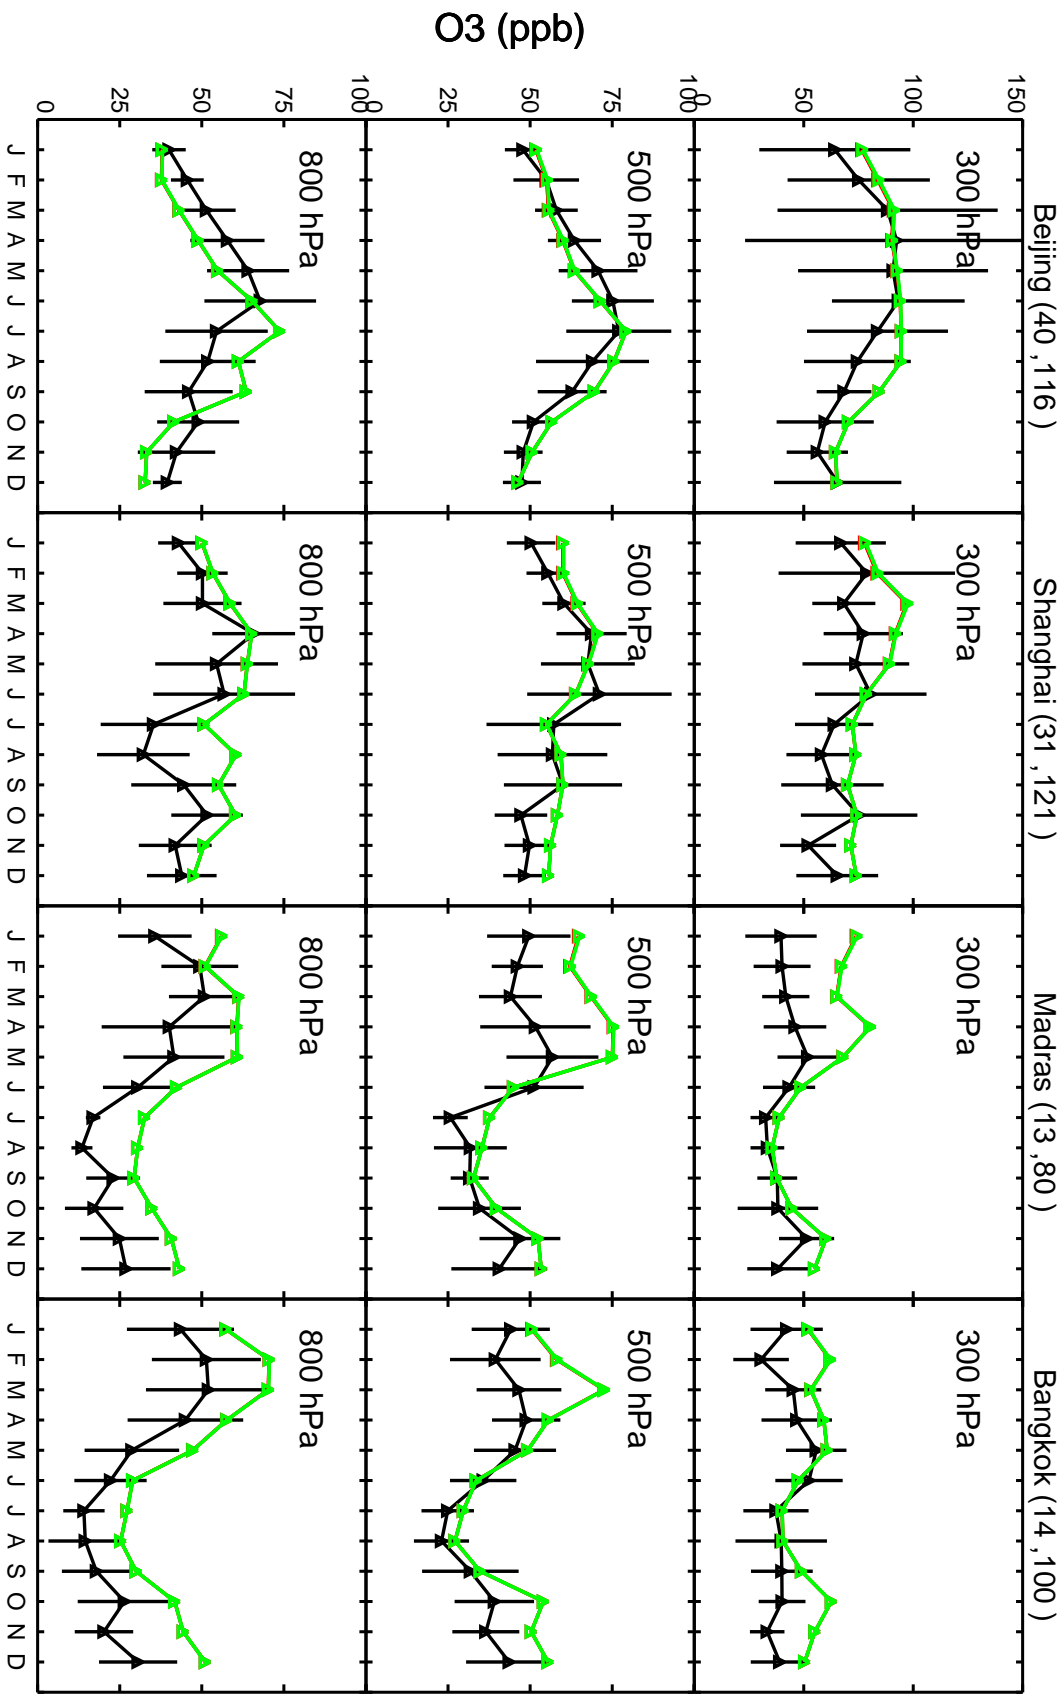

Red: 14.0.0\_1yr\_bm (2019); Green: 14.0.0\_10yr\_bm (2019)

Red: 14.0.0\_1yr\_bm (2019); Green: 14.0.0\_10yr\_bm (2019)

Red: 14.0.0\_1yr\_bm (2019); Green: 14.0.0\_10yr\_bm (2019)

Red: 14.0.0\_1yr\_bm (2019); Green: 14.0.0\_10yr\_bm (2019)

Red: 14.0.0\_1yr\_bm (2019); Green: 14.0.0\_10yr\_bm (2019)