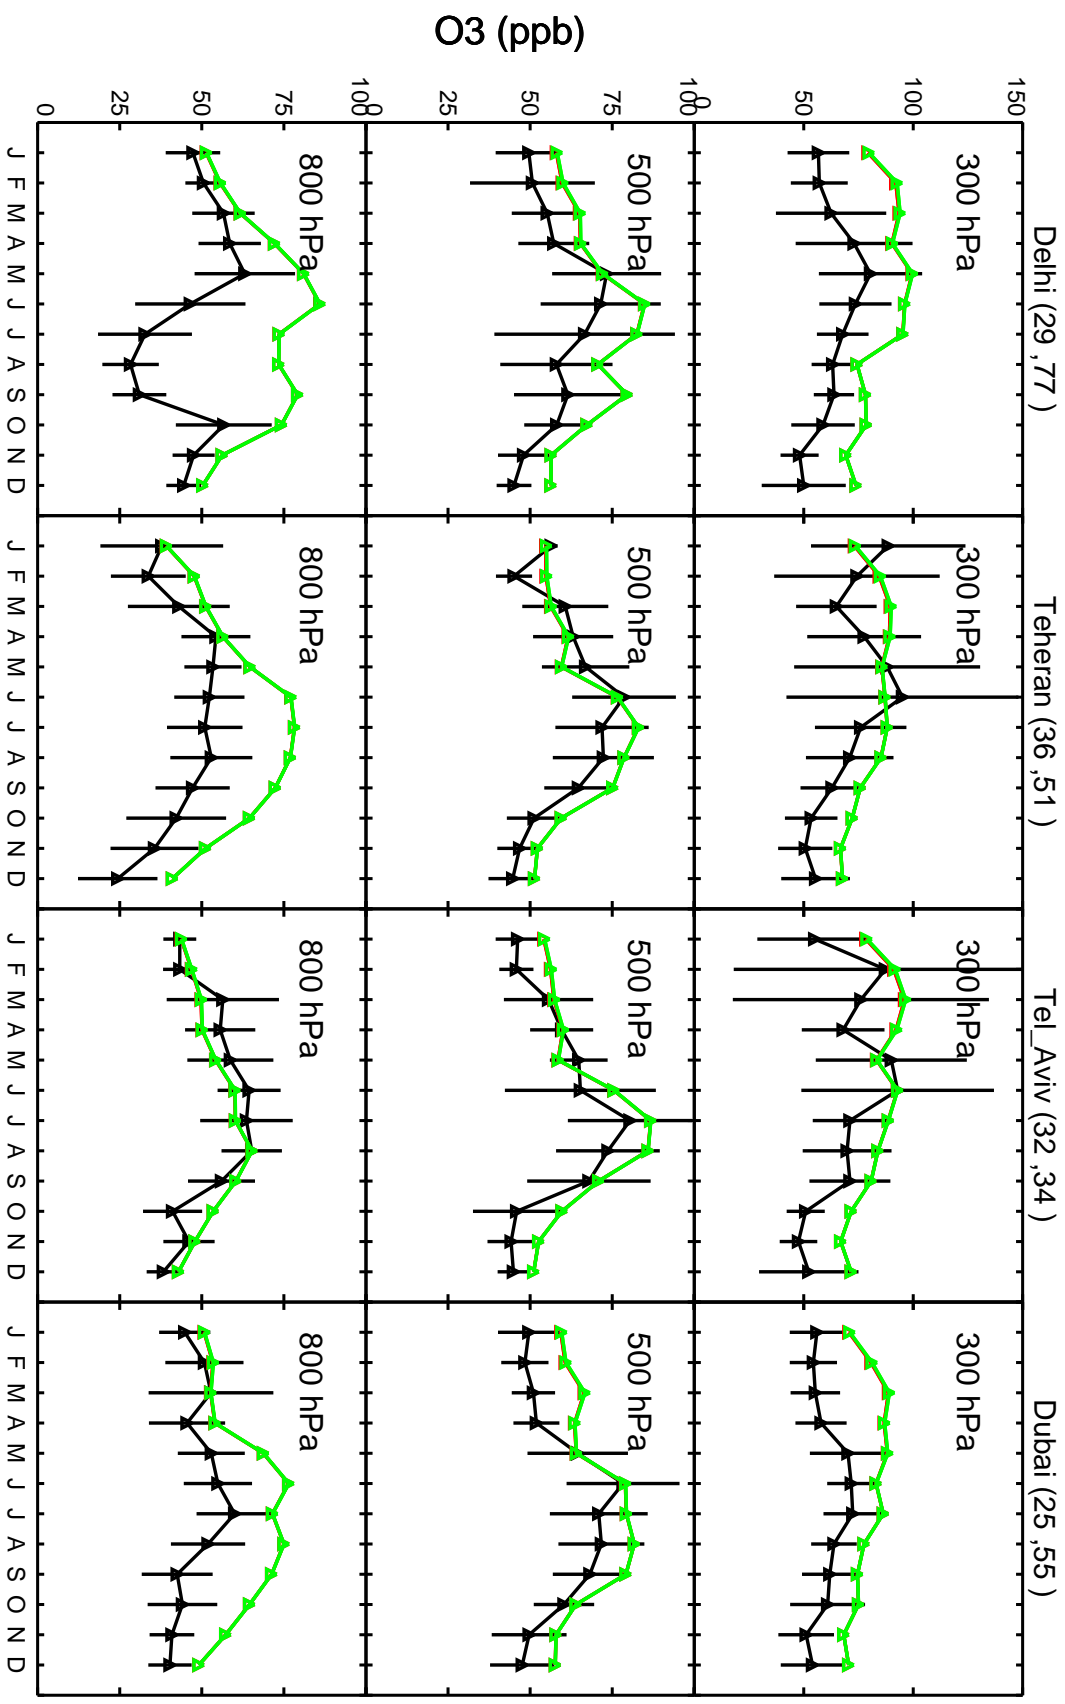

Red: 14.0.0\_1yr\_bm (2019); Green: 14.0.0\_10yr\_bm (2019)

Red: 14.0.0\_1yr\_bm (2019); Green: 14.0.0\_10yr\_bm (2019)

Red: 14.0.0\_1yr\_bm (2019); Green: 14.0.0\_10yr\_bm (2019)

Red: 14.0.0\_1yr\_bm (2019); Green: 14.0.0\_10yr\_bm (2019)

Red: 14.0.0\_1yr\_bm (2019); Green: 14.0.0\_10yr\_bm (2019)