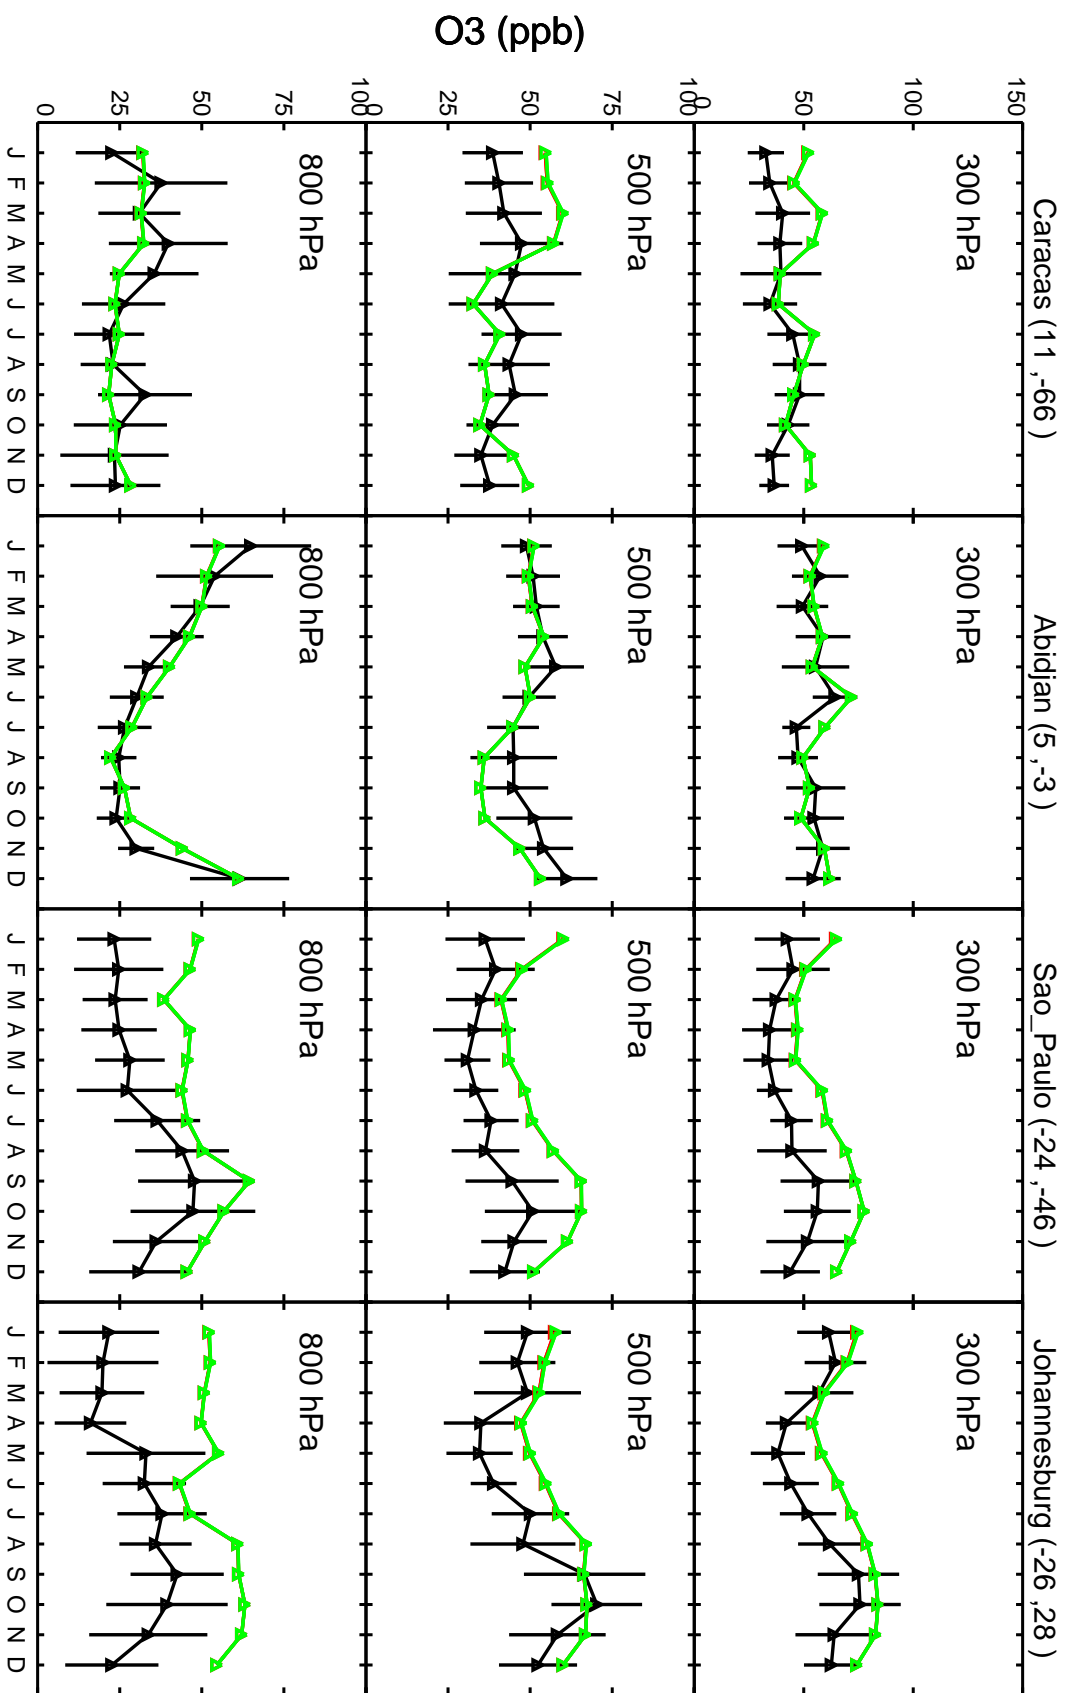

Red: 14.0.0\_1yr\_bm (2019); Green: 14.0.0\_10yr\_bm (2019)

Red: 14.0.0\_1yr\_bm (2019); Green: 14.0.0\_10yr\_bm (2019)

Red: 14.0.0\_1yr\_bm (2019); Green: 14.0.0\_10yr\_bm (2019)

Red: 14.0.0\_1yr\_bm (2019); Green: 14.0.0\_10yr\_bm (2019)

Red: 14.0.0\_1yr\_bm (2019); Green: 14.0.0\_10yr\_bm (2019)