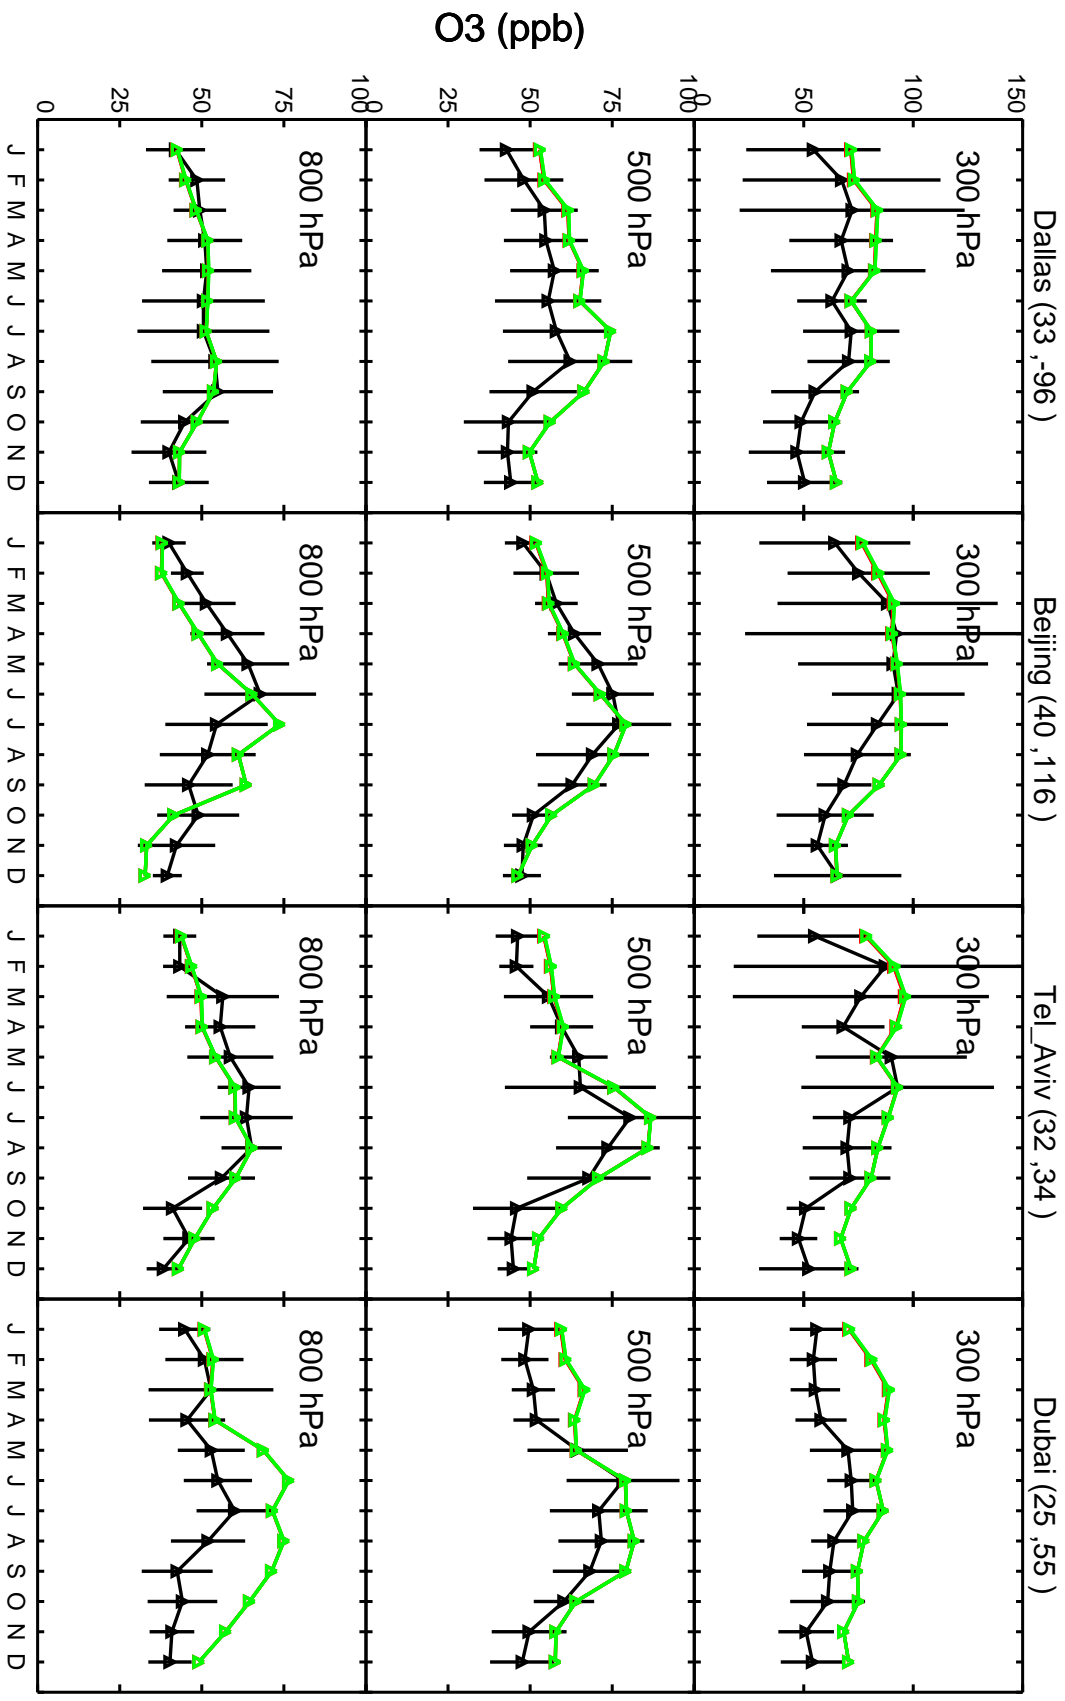

Red: 14.0.0\_1yr\_bm (2019); Green: 14.0.0\_10yr\_bm (2019)

Red: 14.0.0\_1yr\_bm (2019); Green: 14.0.0\_10yr\_bm (2019)