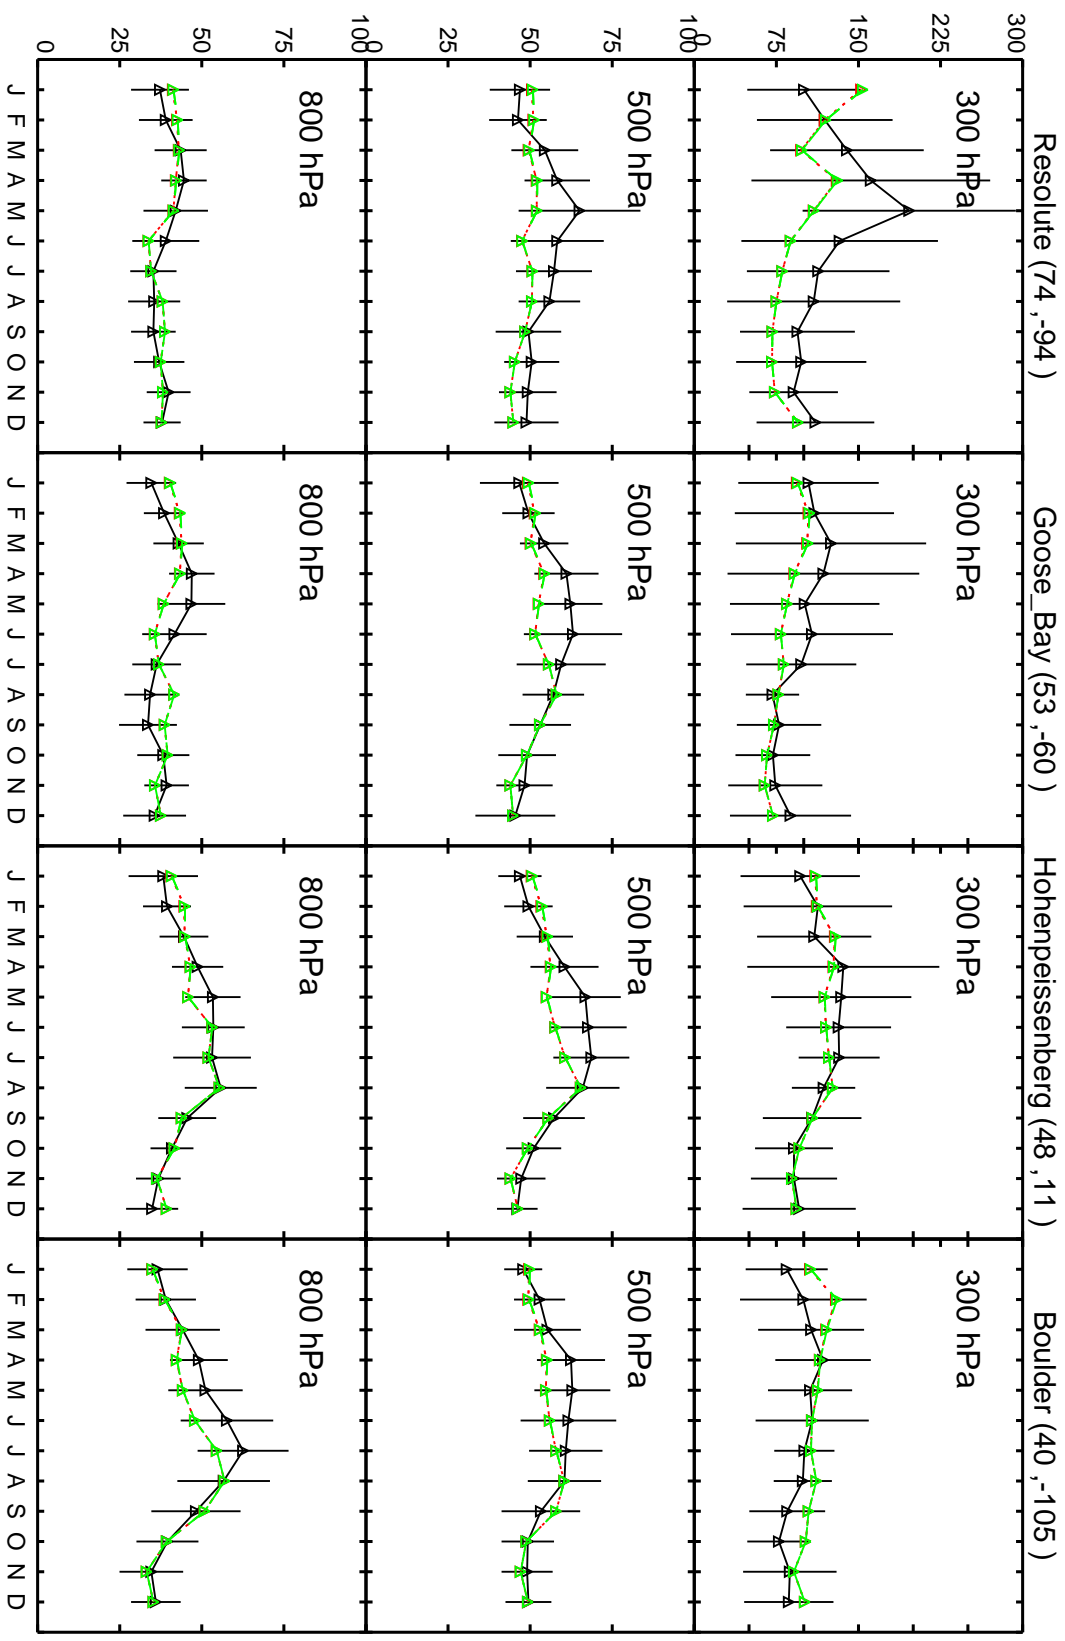

Red: 14.0.0\_1yr\_bm (2019); Green: 14.0.0\_10yr\_bm (2019)

Red: 14.0.0\_1yr\_bm (2019); Green: 14.0.0\_10yr\_bm (2019)

Red: 14.0.0\_1yr\_bm (2019); Green: 14.0.0\_10yr\_bm (2019)