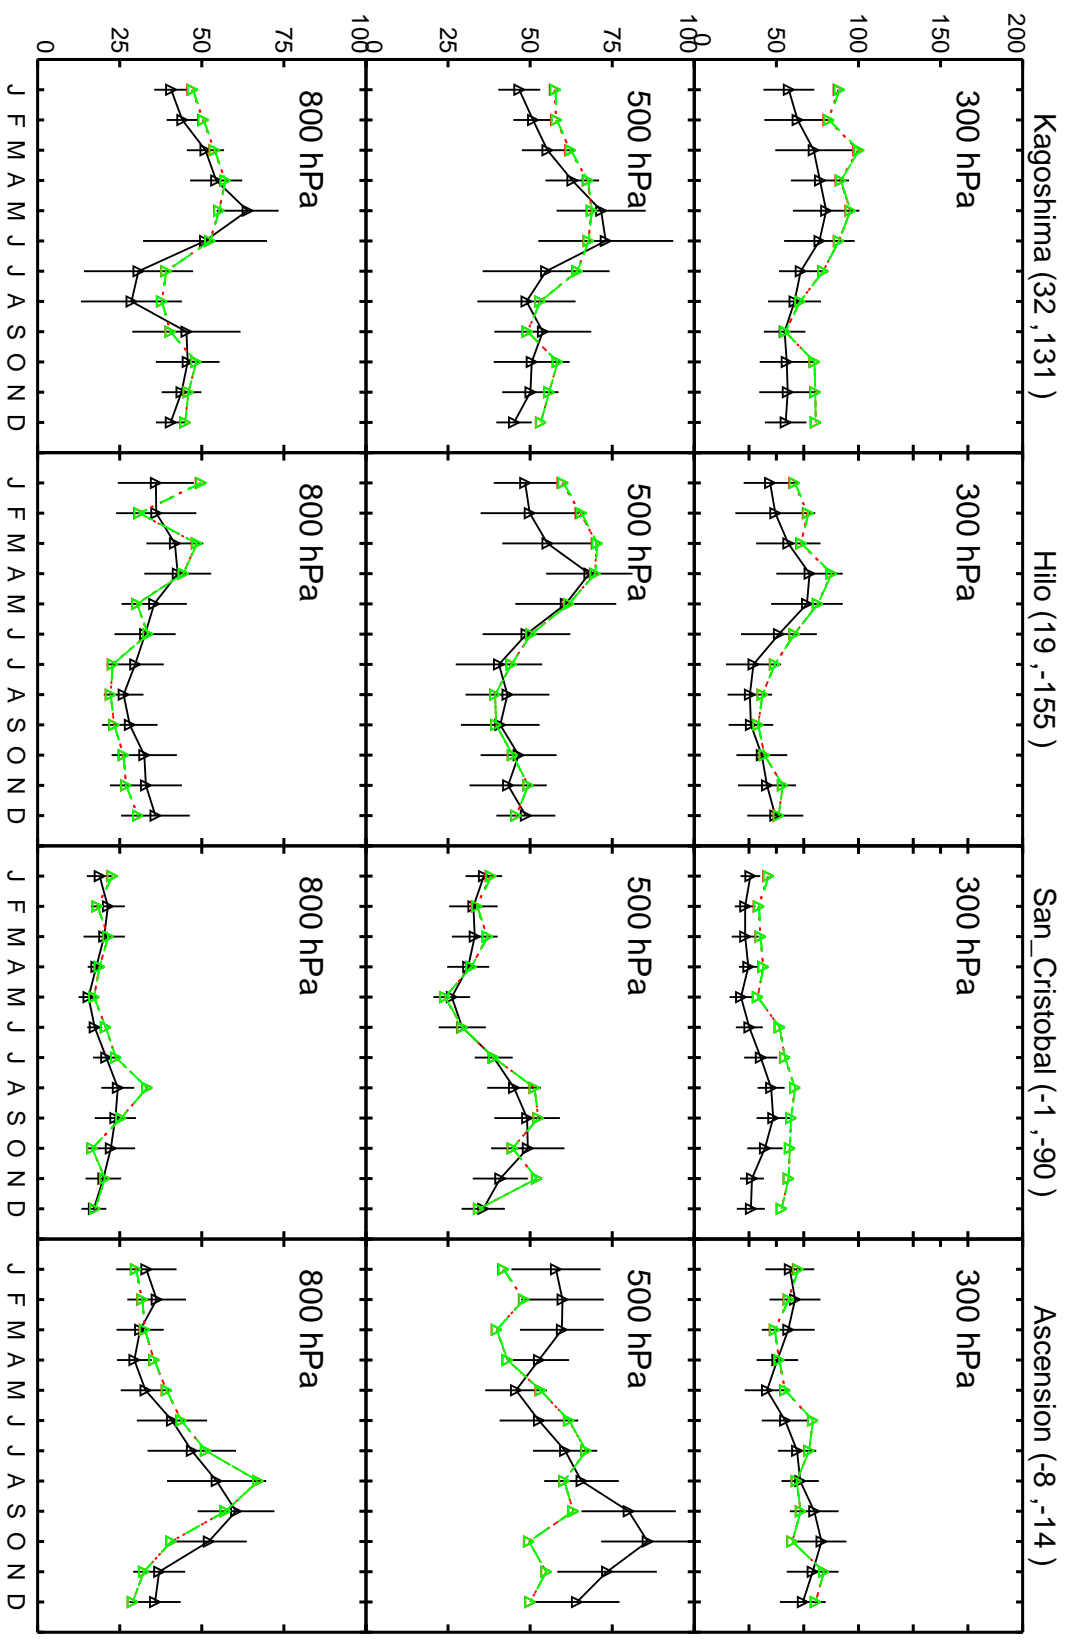

Red: 14.0.0\_1yr\_bm (2019); Green: 14.0.0\_10yr\_bm (2019)

Red: 14.0.0\_1yr\_bm (2019); Green: 14.0.0\_10yr\_bm (2019)

Red: 14.0.0\_1yr\_bm (2019); Green: 14.0.0\_10yr\_bm (2019)