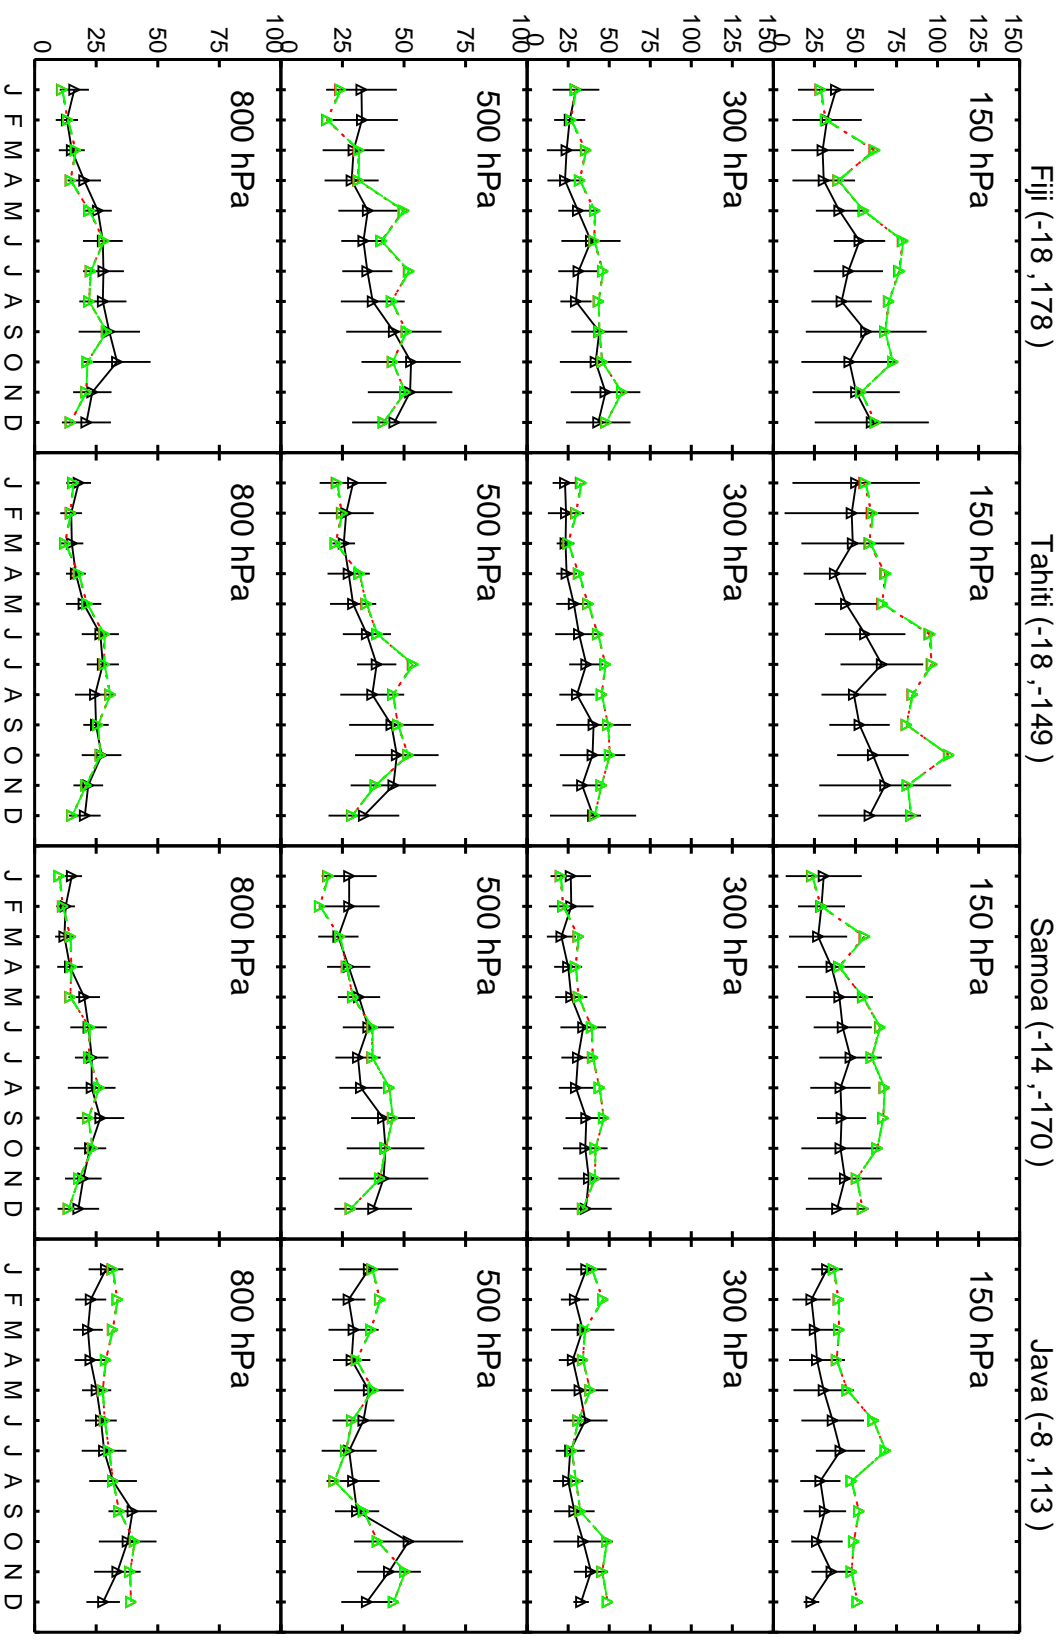

Red: 14.0.0\_1yr\_bm (2019); Green: 14.0.0\_10yr\_bm (2019)

Red: 14.0.0\_1yr\_bm (2019); Green: 14.0.0\_10yr\_bm (2019)