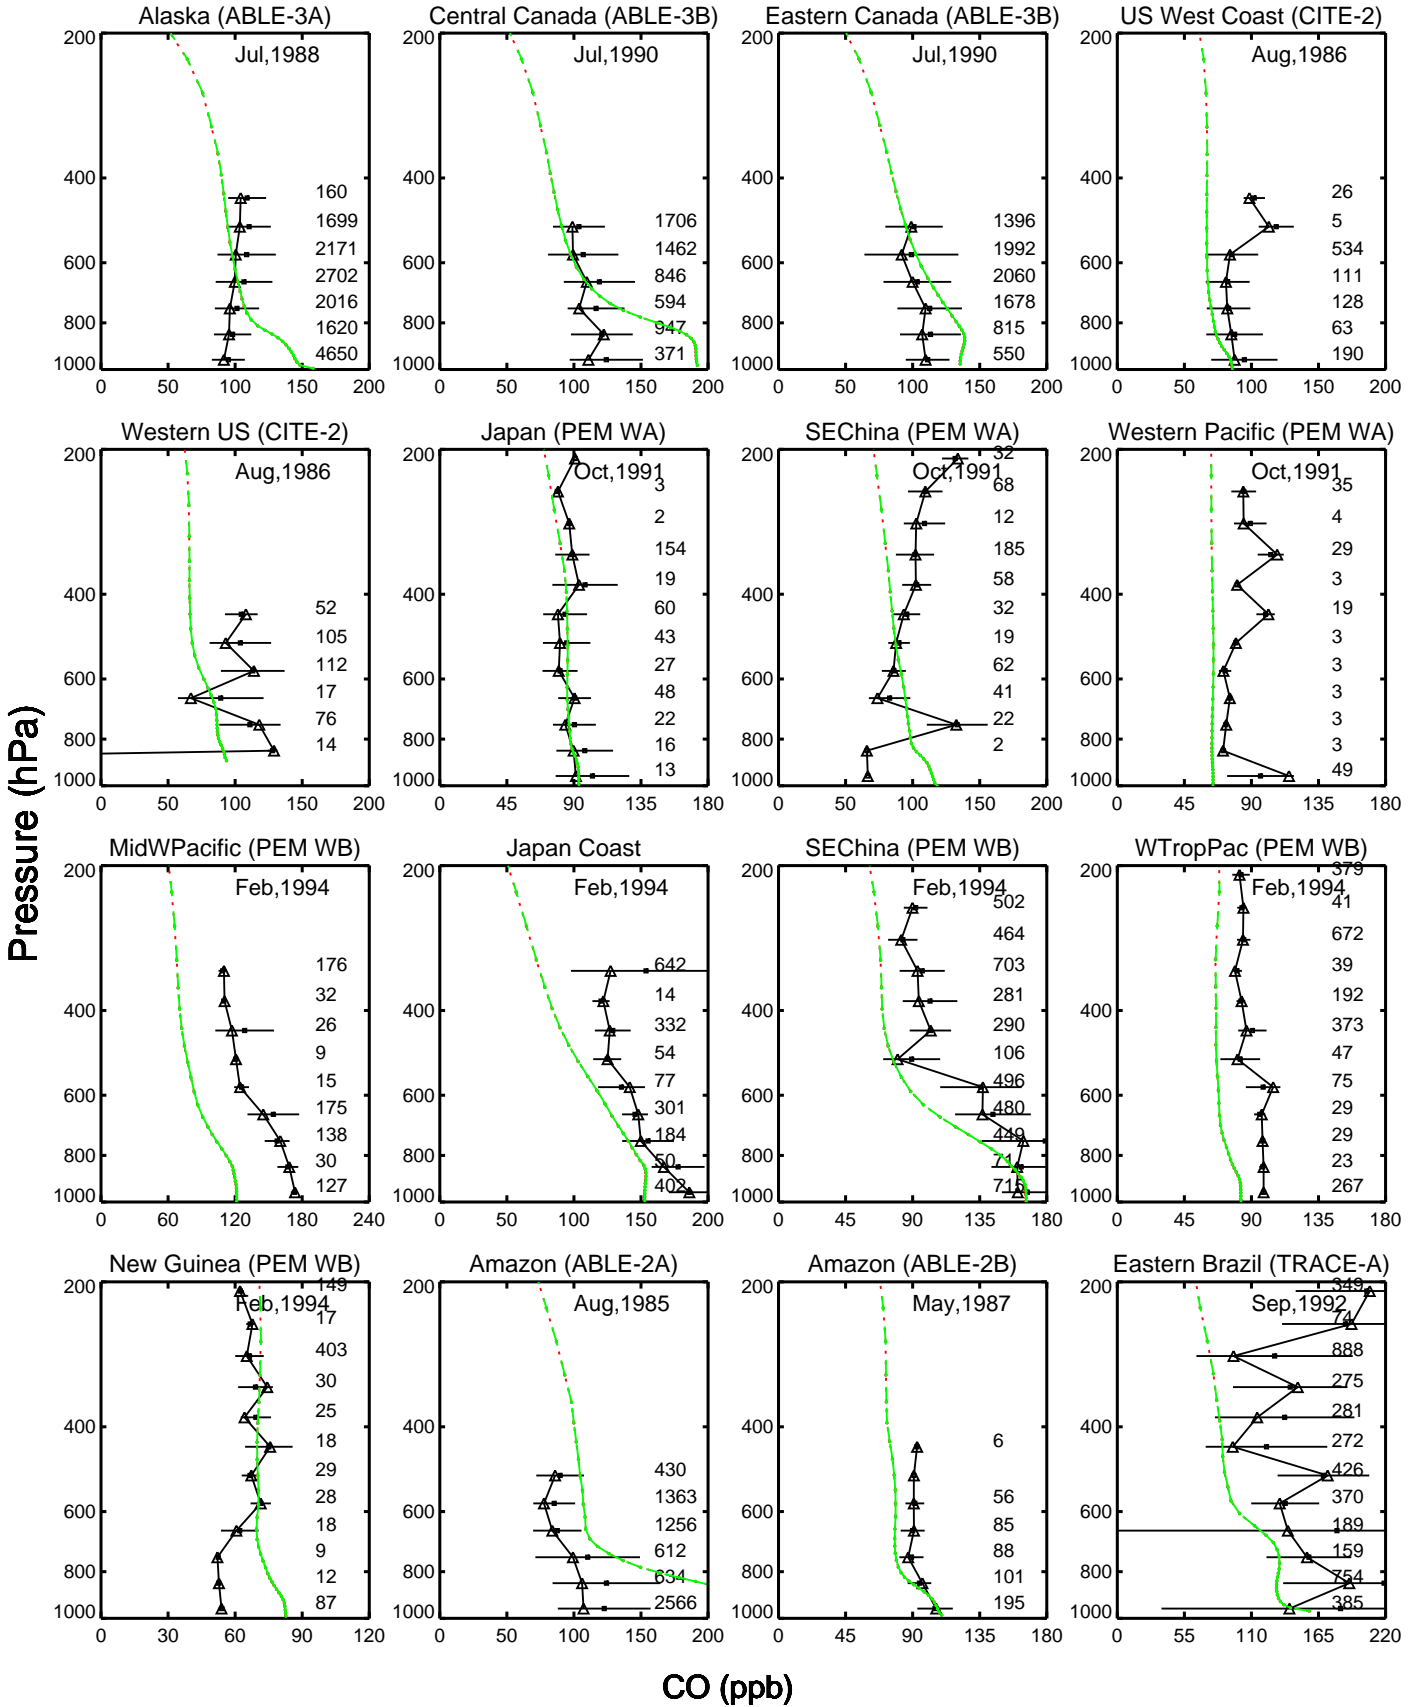

Red: 14.0.0_1yr_bm (2019); Green: 14.0.0_10yr_bm (2019)

Red: 14.0.0_1yr_bm (2019); Green: 14.0.0_10yr_bm (2019)

Red: 14.0.0_1yr_bm (2019); Green: 14.0.0_10yr_bm (2019)