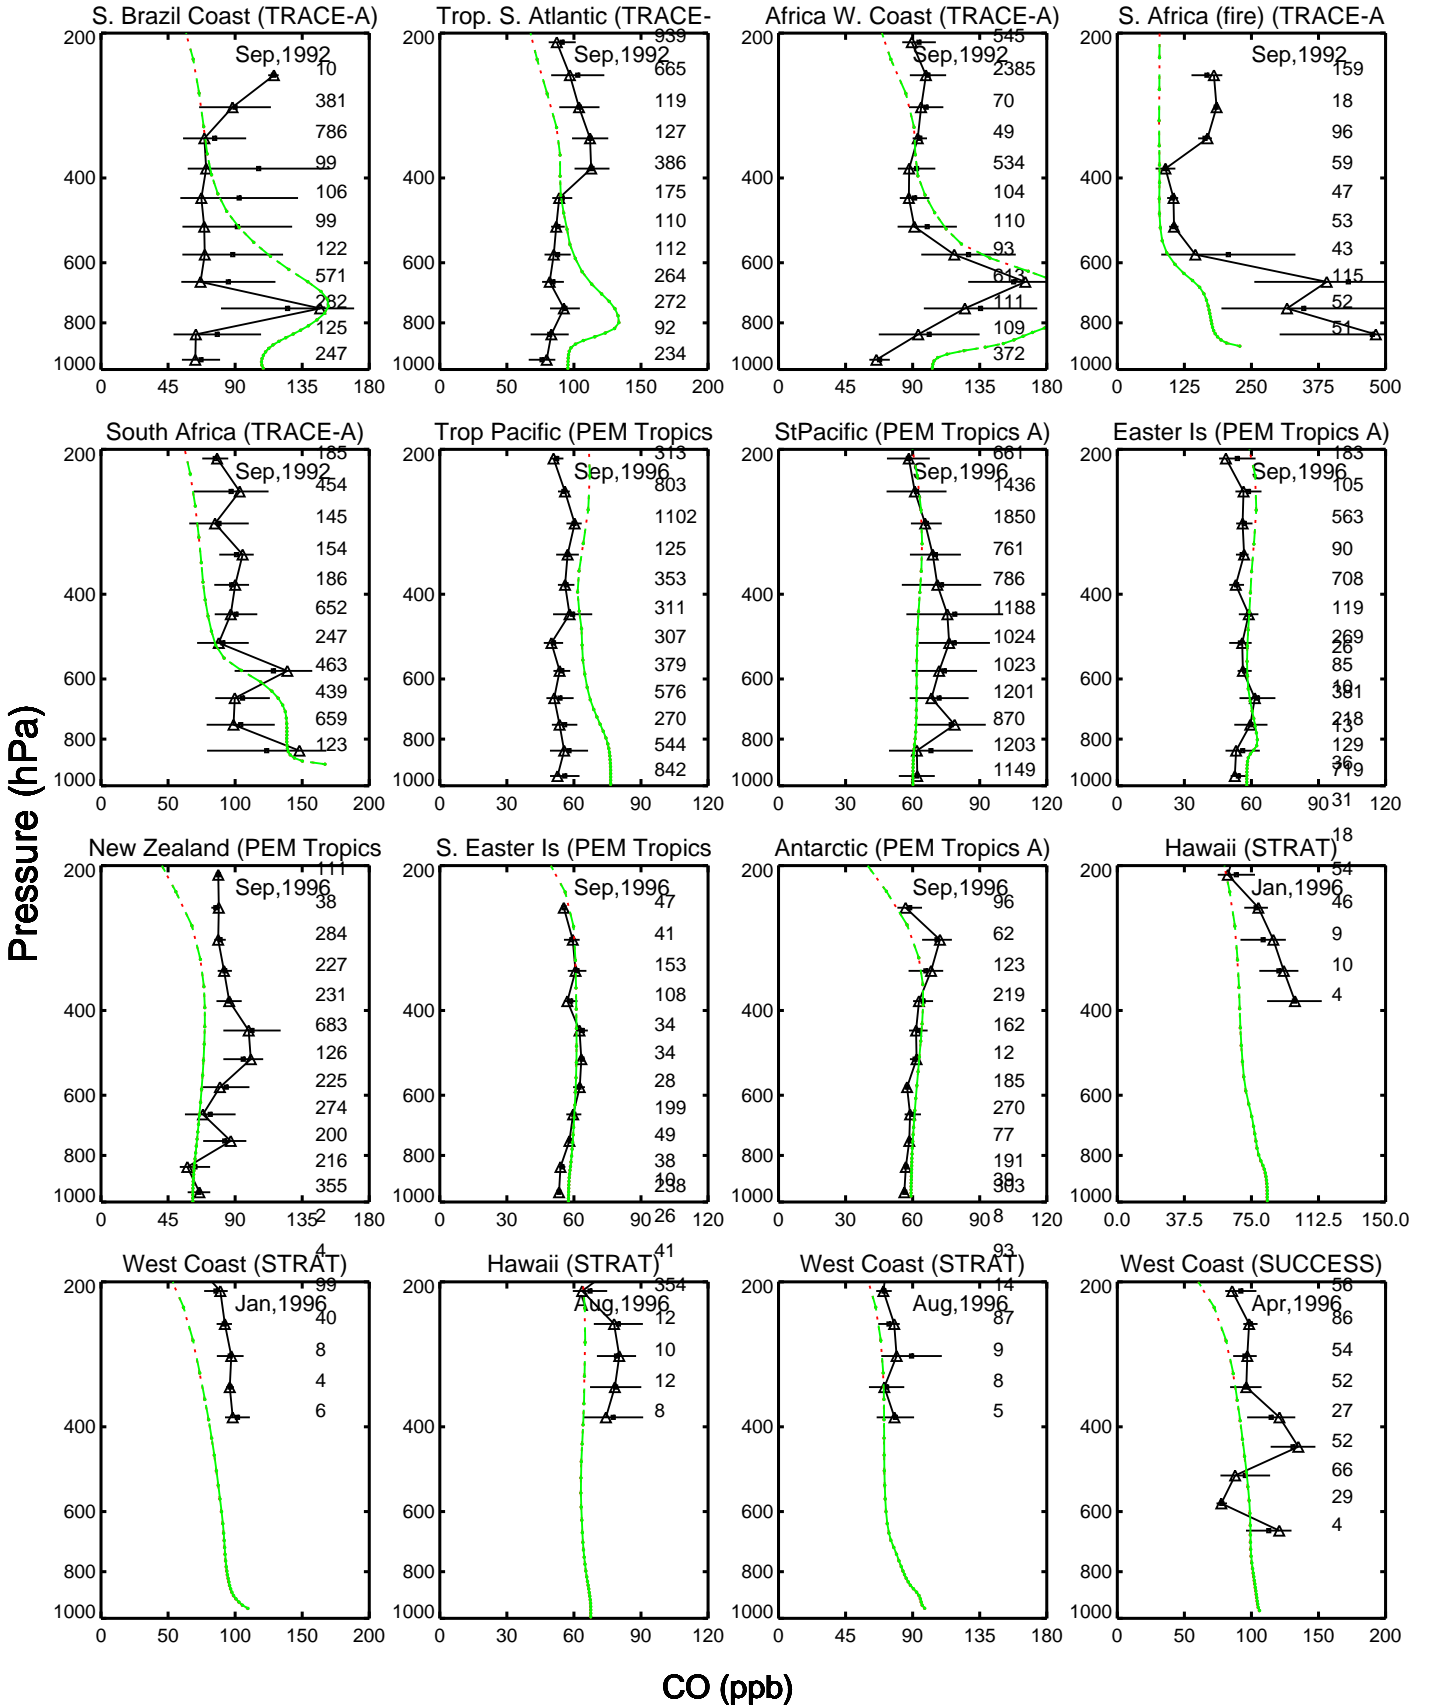

Red: 14.0.0_1yr_bm (2019); Green: 14.0.0_10yr_bm (2019)

Red: 14.0.0_1yr_bm (2019); Green: 14.0.0_10yr_bm (2019)

Red: 14.0.0_1yr_bm (2019); Green: 14.0.0_10yr_bm (2019)