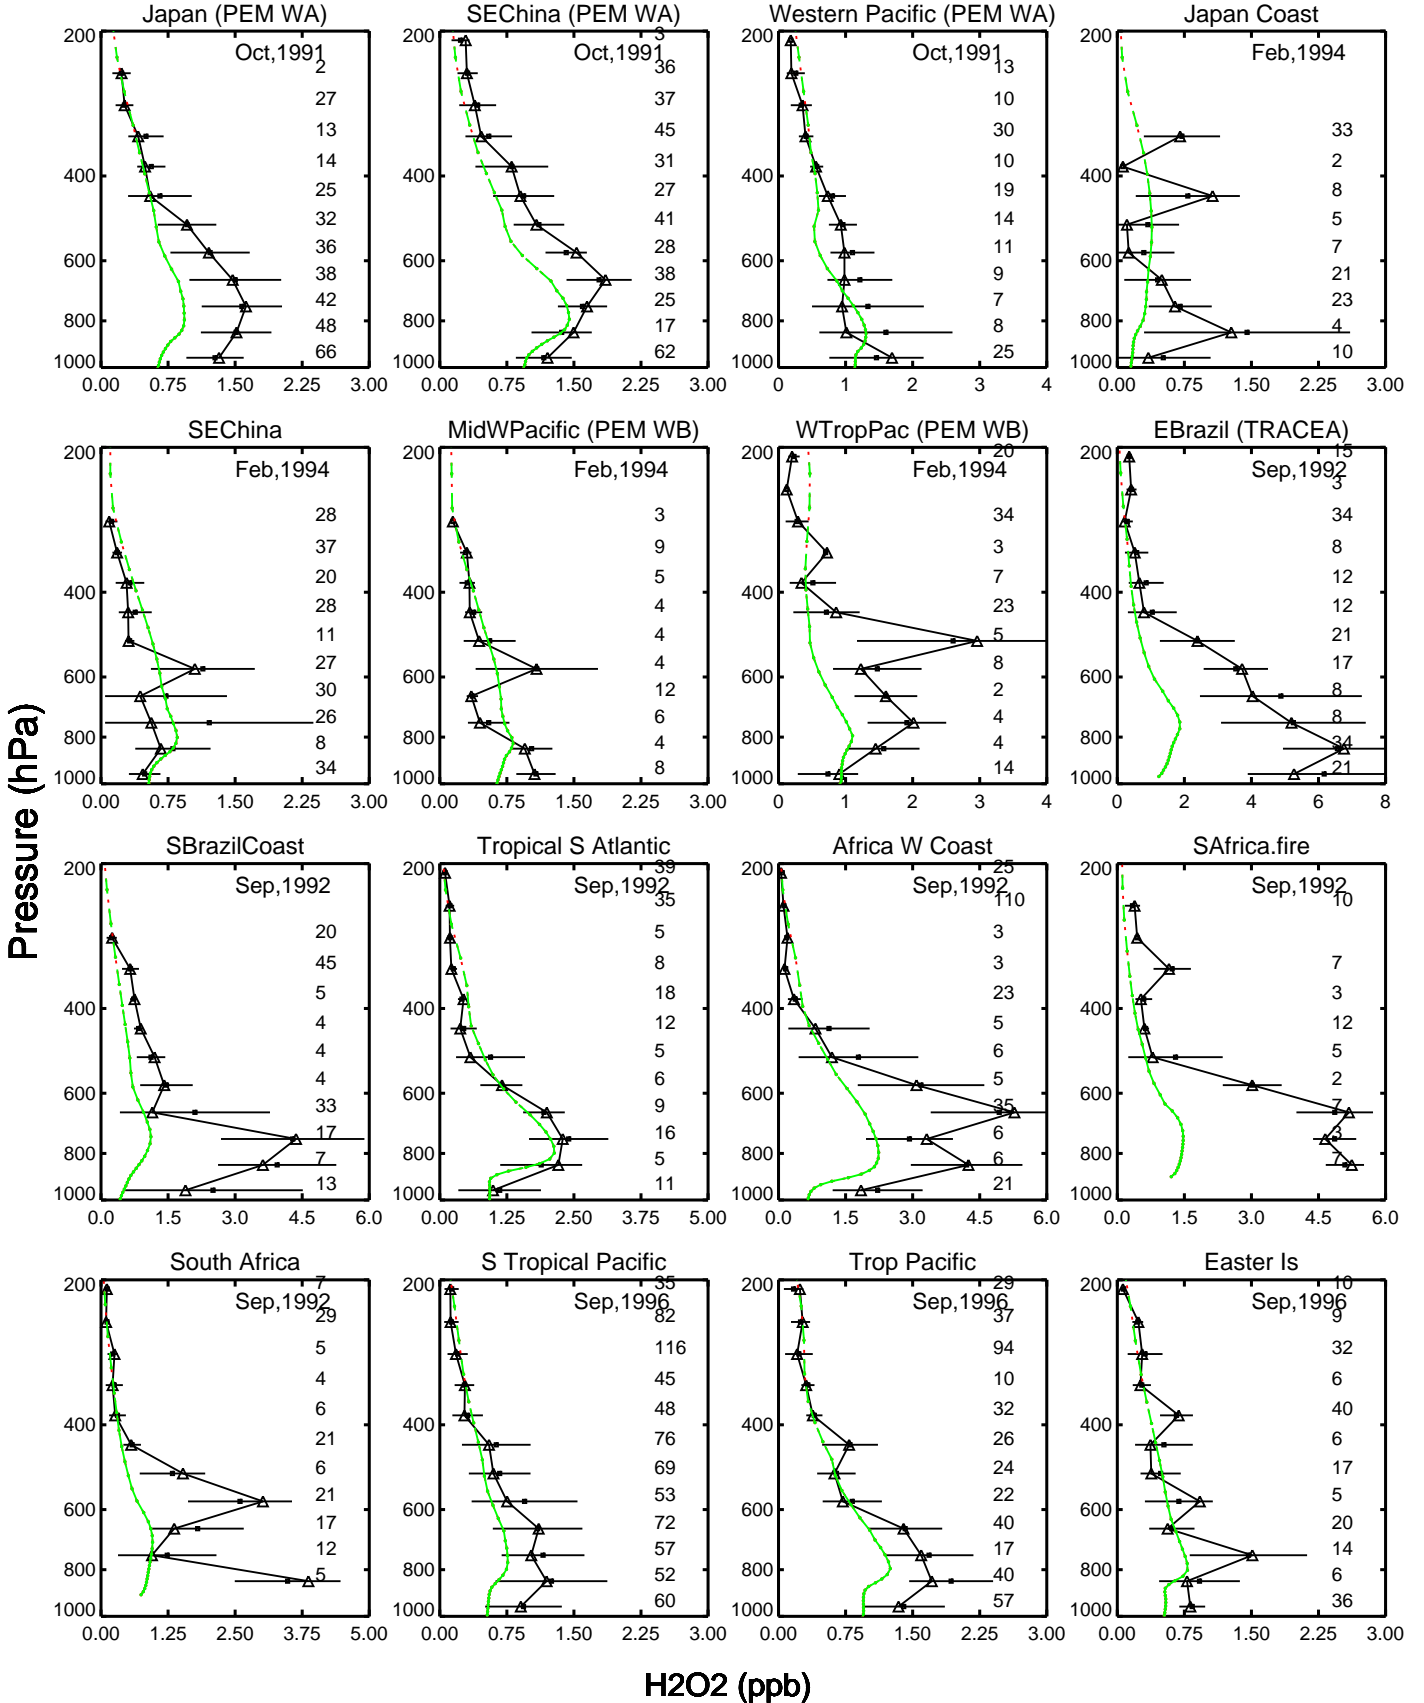

Red: 14.0.0\_1yr\_bm (2019); Green: 14.0.0\_10yr\_bm (2019)

Red: 14.0.0\_1yr\_bm (2019); Green: 14.0.0\_10yr\_bm (2019)