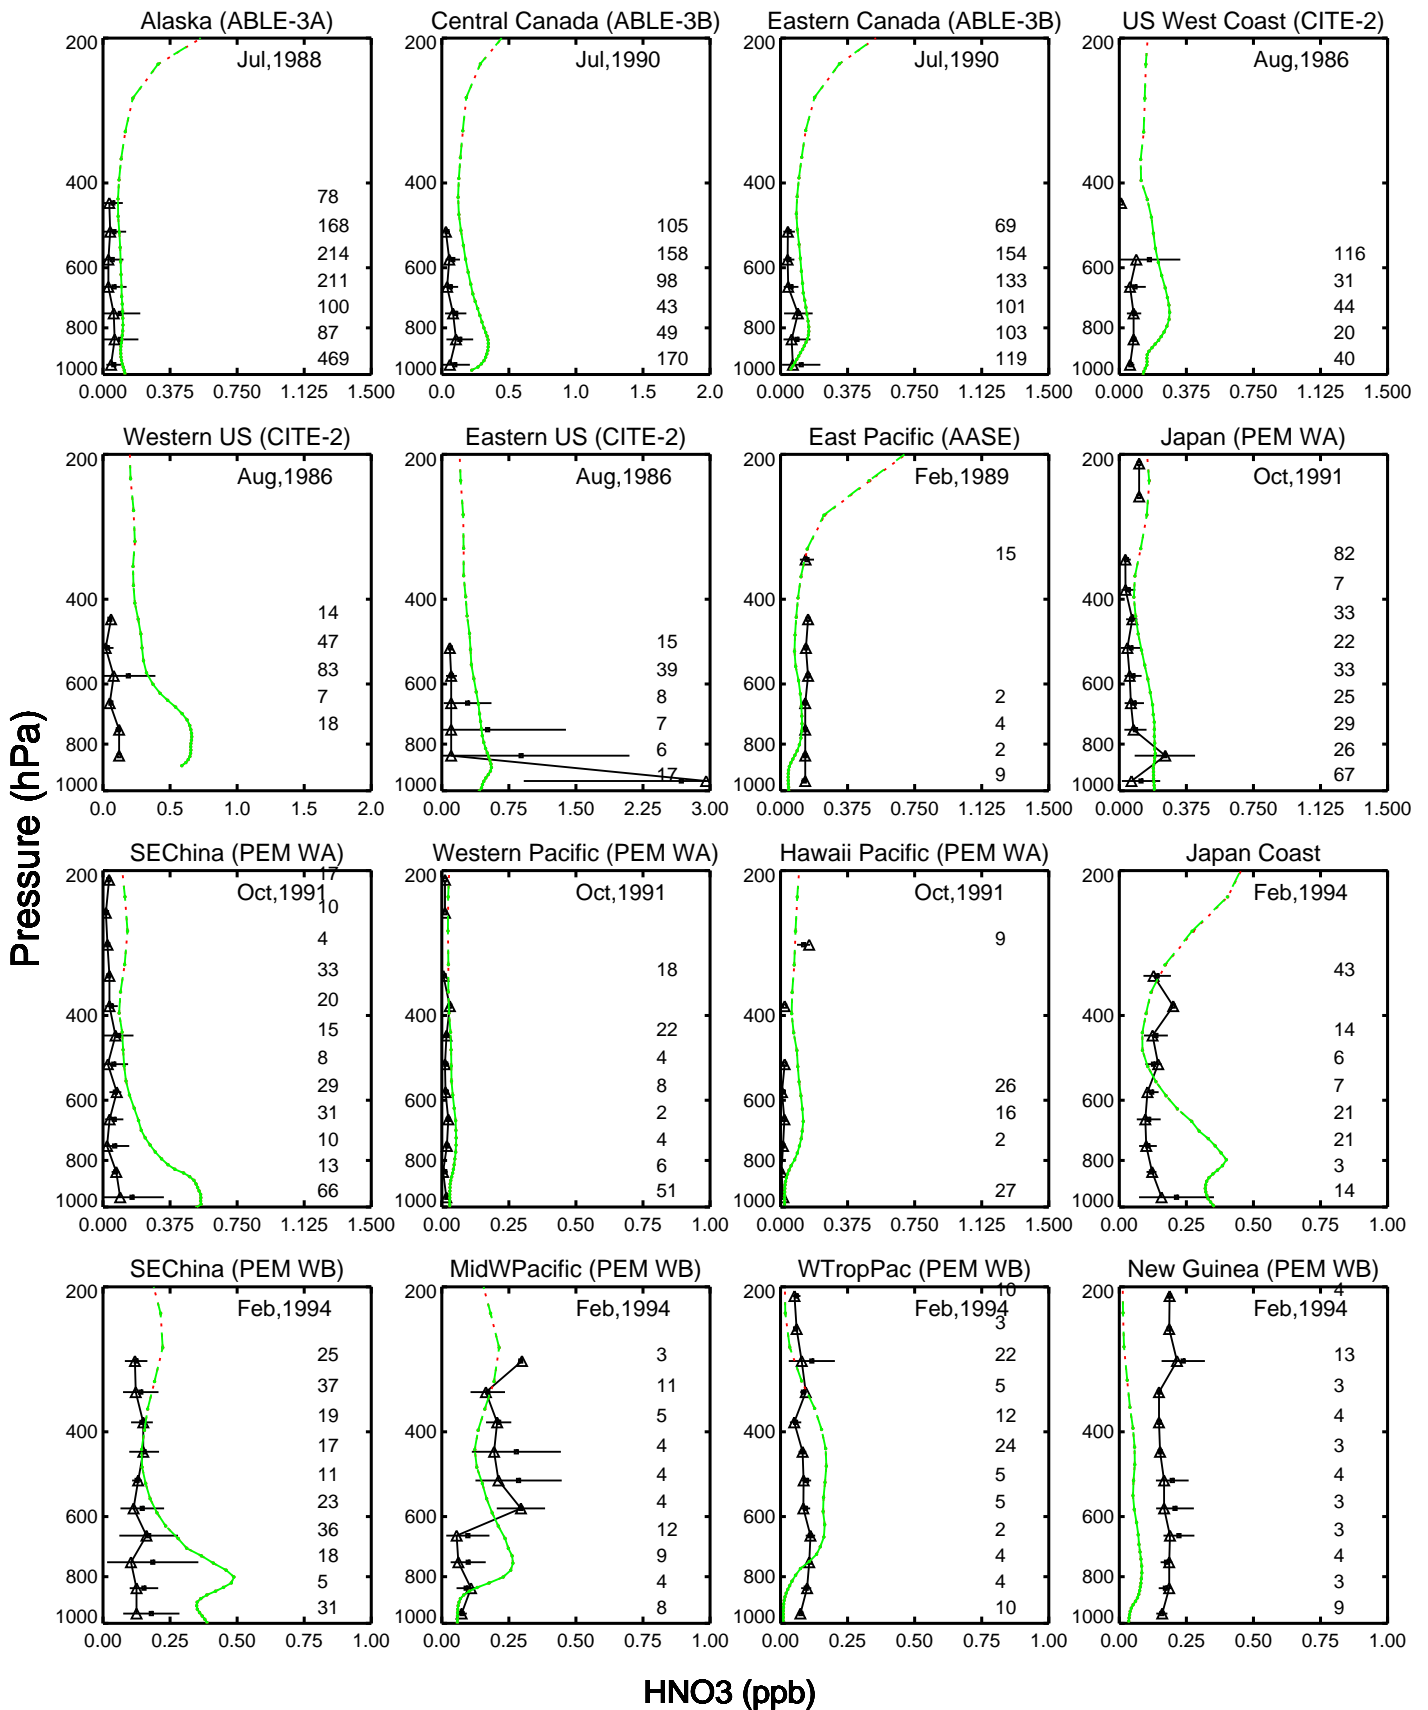

Red: 14.0.0_1yr_bm (2019); Green: 14.0.0_10yr_bm (2019)

Red: 14.0.0_1yr_bm (2019); Green: 14.0.0_10yr_bm (2019)

Red: 14.0.0_1yr_bm (2019); Green: 14.0.0_10yr_bm (2019)