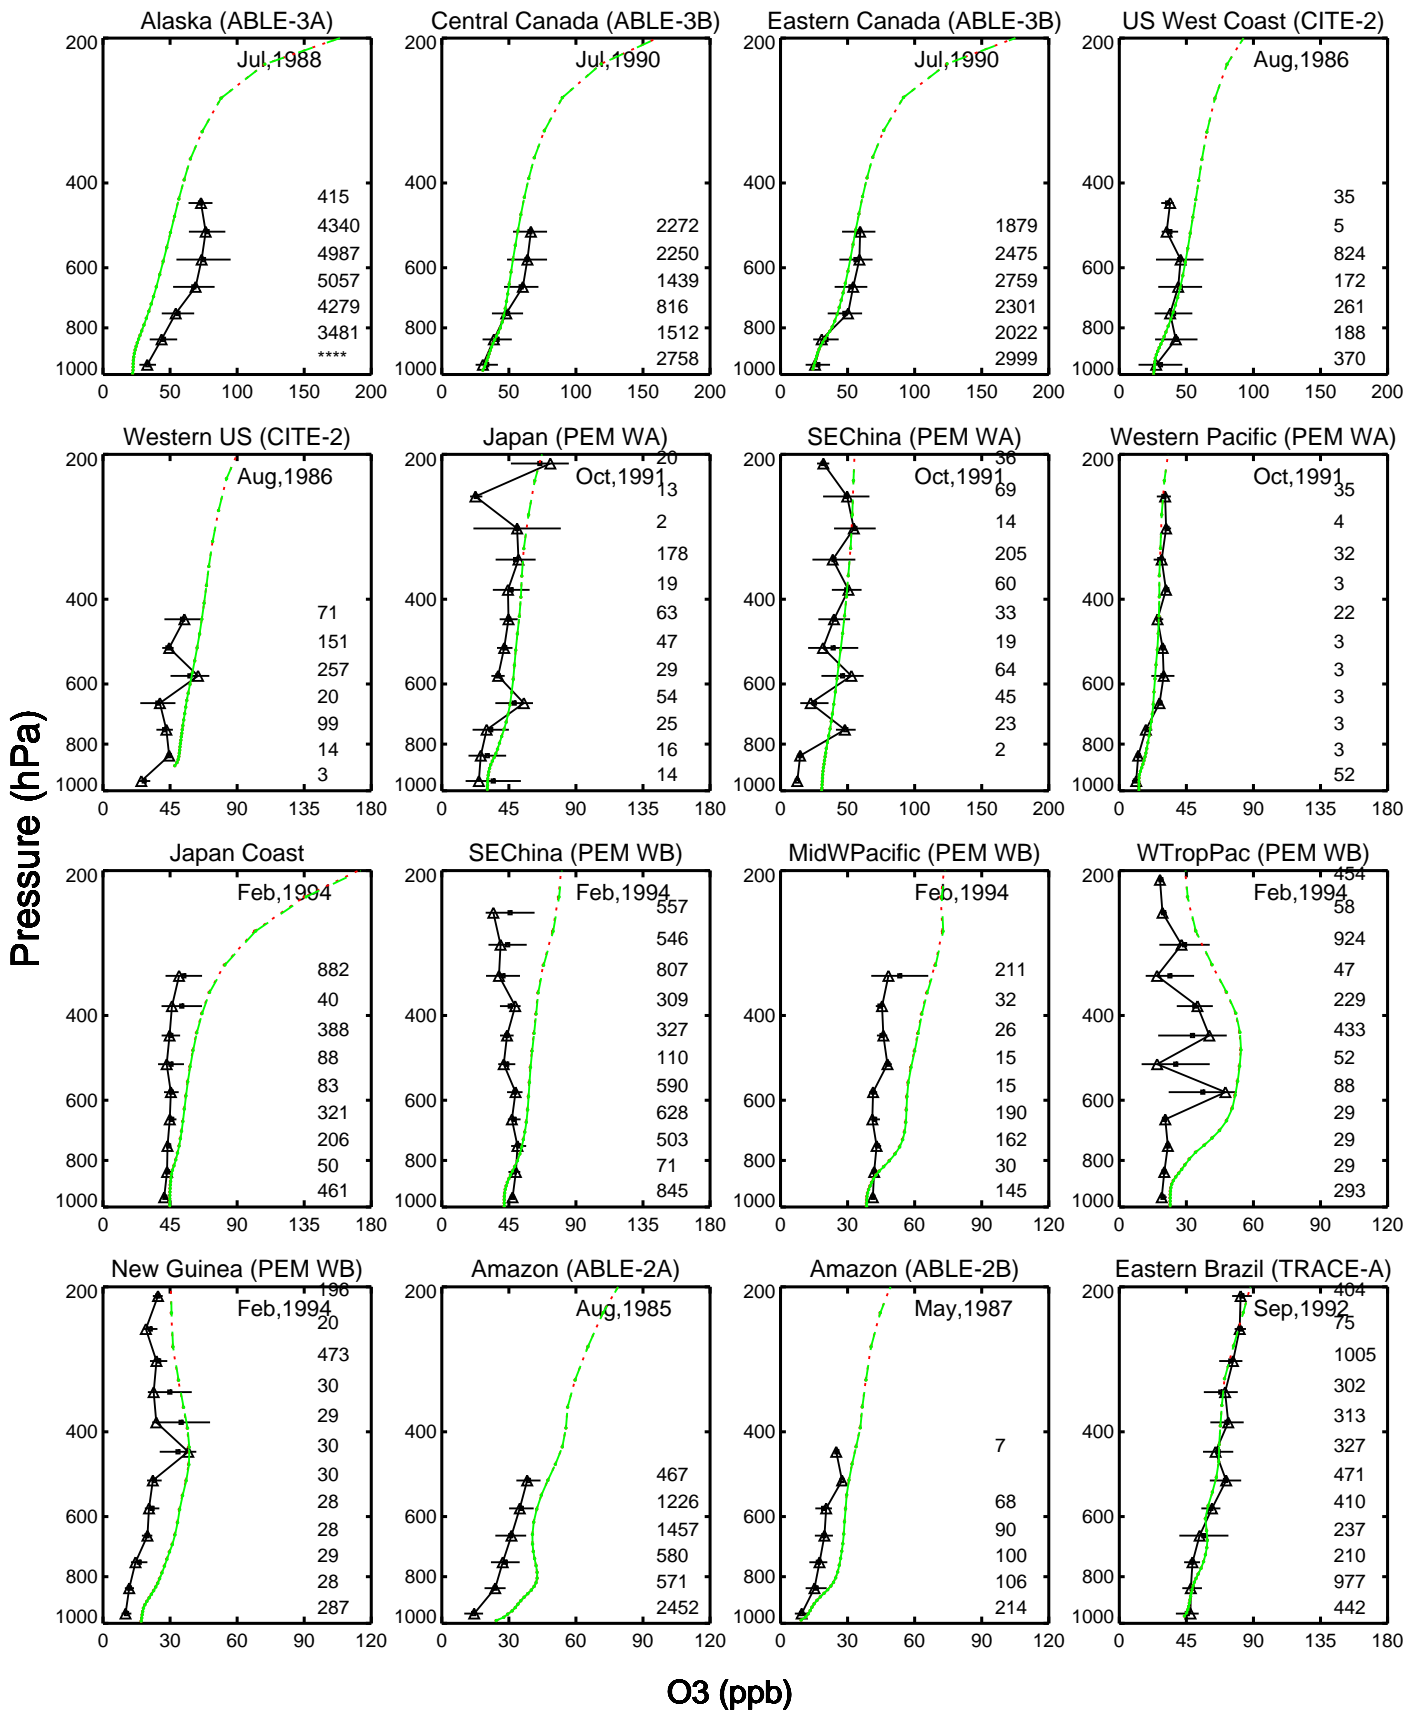

Red: 14.0.0_1yr_bm (2019); Green: 14.0.0_10yr_bm (2019)

Red: 14.0.0_1yr_bm (2019); Green: 14.0.0_10yr_bm (2019)

Red: 14.0.0_1yr_bm (2019); Green: 14.0.0_10yr_bm (2019)

O₃ (ppb)