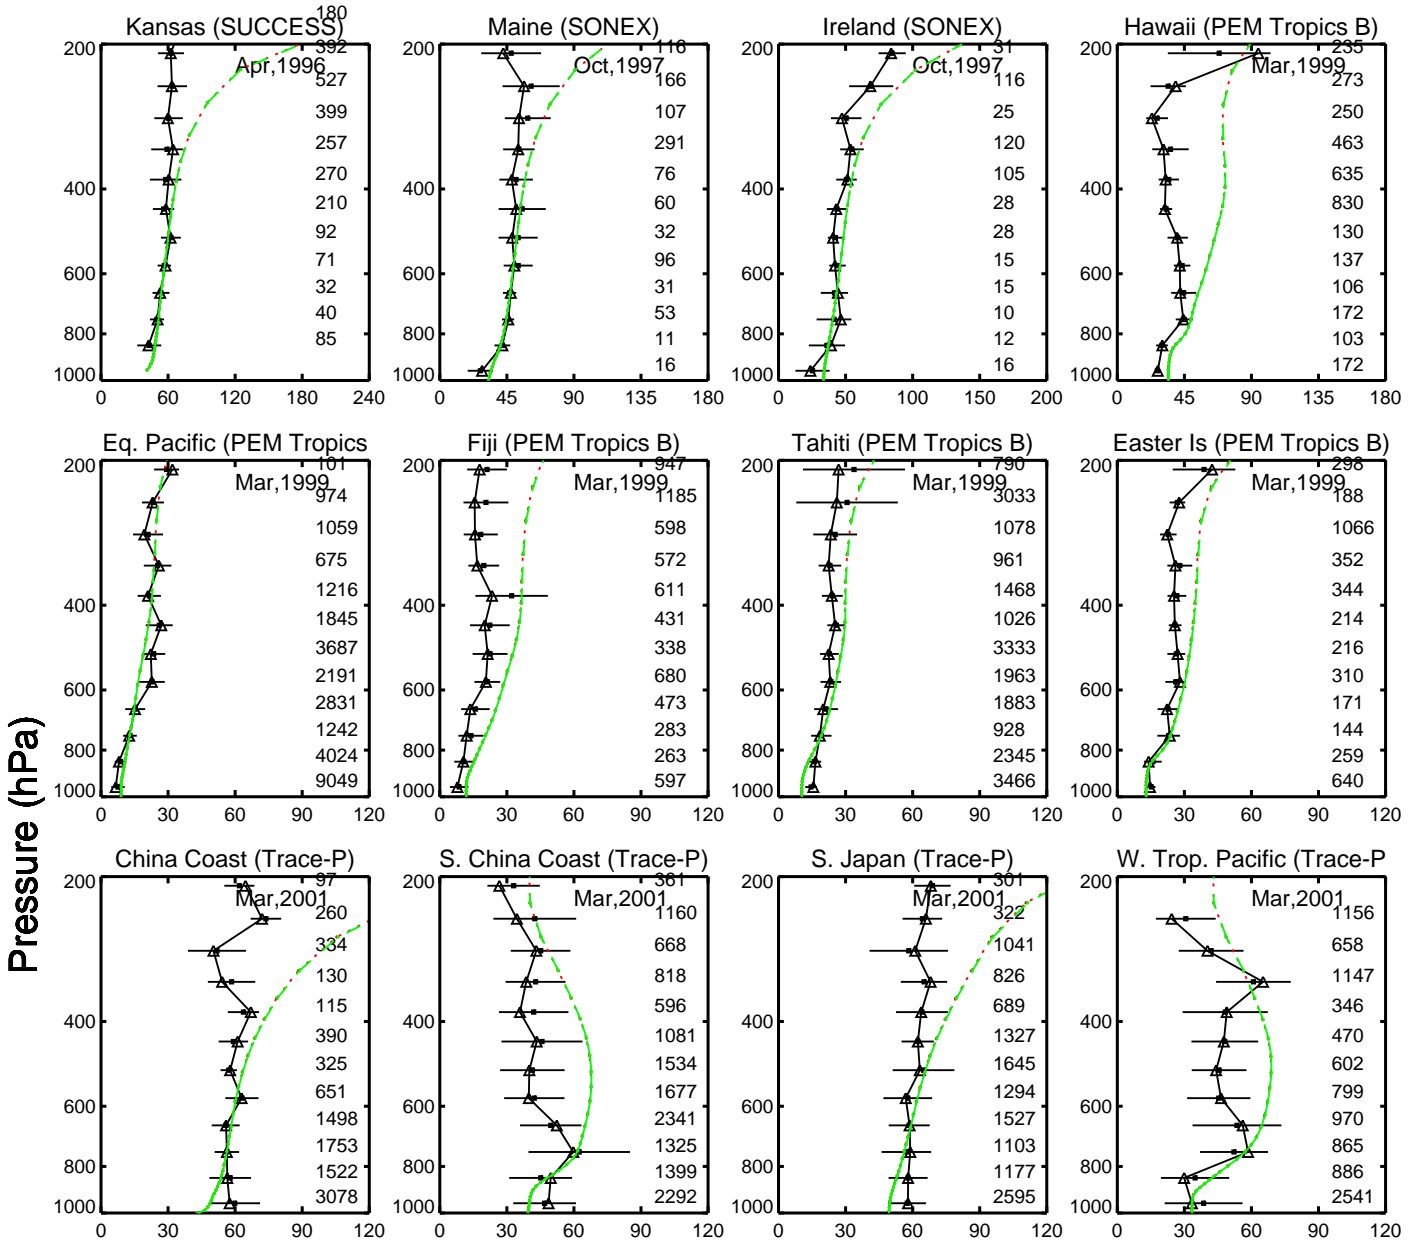

Red: 14.0.0_1yr_bm (2019); Green: 14.0.0_10yr_bm (2019)

Red: 14.0.0_1yr_bm (2019); Green: 14.0.0_10yr_bm (2019)

Red: 14.0.0_1yr_bm (2019); Green: 14.0.0_10yr_bm (2019)

O₃ (ppb)