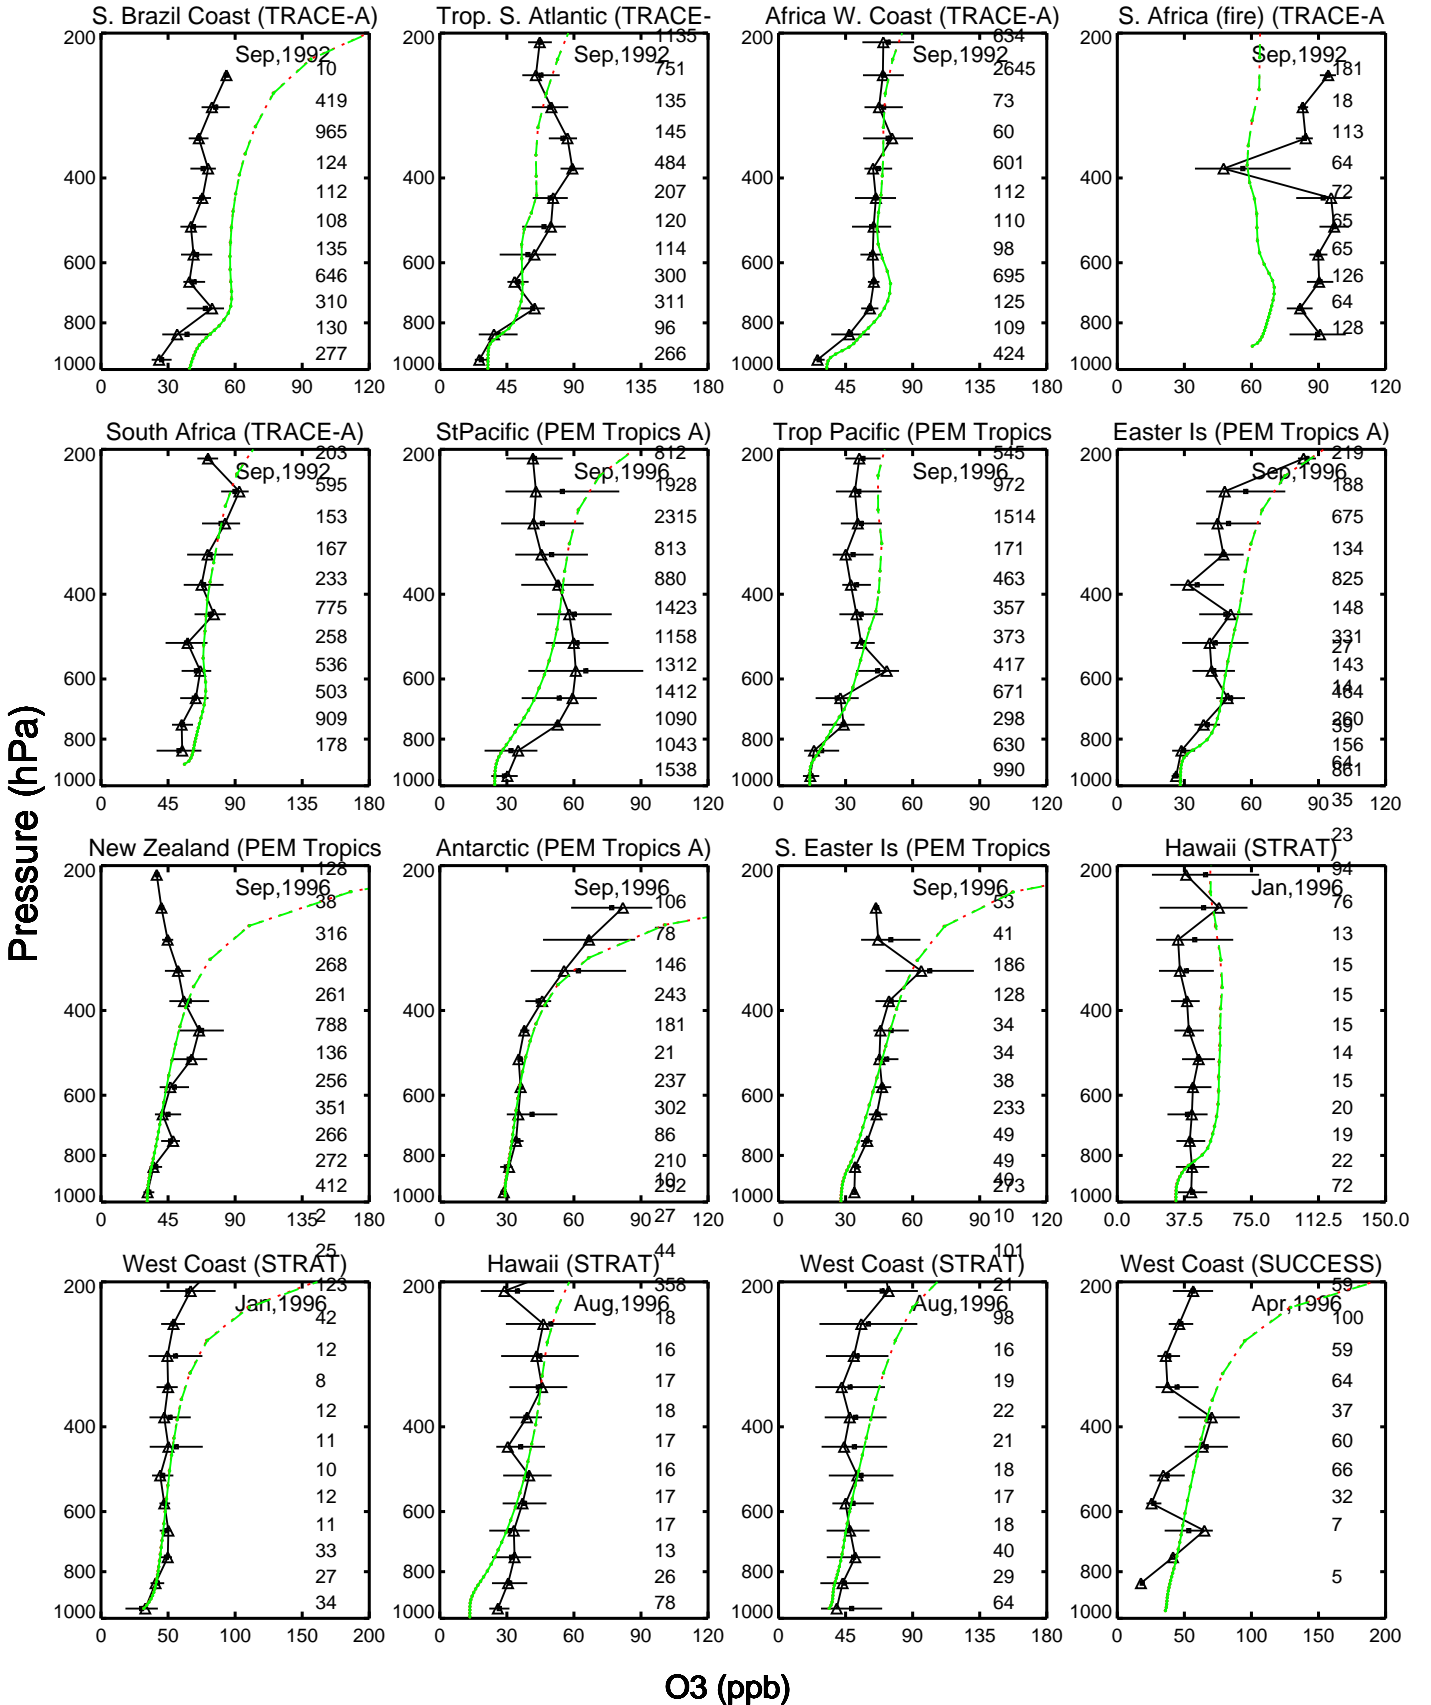

Red: 14.0.0_1yr_bm (2019); Green: 14.0.0_10yr_bm (2019)

Red: 14.0.0_1yr_bm (2019); Green: 14.0.0_10yr_bm (2019)

Red: 14.0.0_1yr_bm (2019); Green: 14.0.0_10yr_bm (2019)

O₃ (ppb)