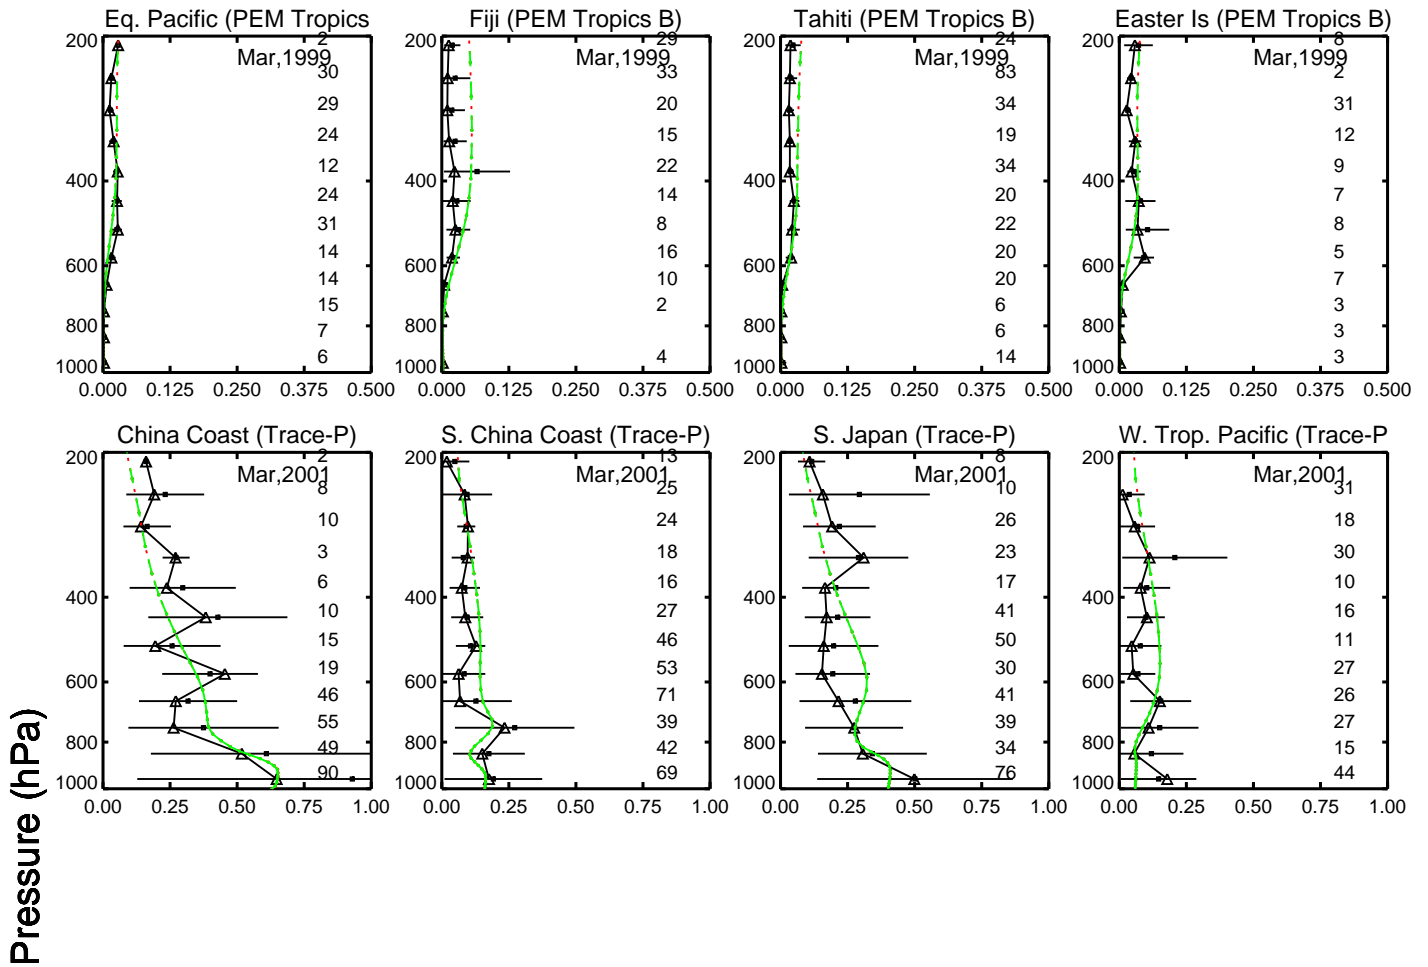

Red: 14.0.0_1yr_bm (2019); Green: 14.0.0_10yr_bm (2019)

Red: 14.0.0_1yr_bm (2019); Green: 14.0.0_10yr_bm (2019)

Red: 14.0.0_1yr_bm (2019); Green: 14.0.0_10yr_bm (2019)

PAN (ppb)