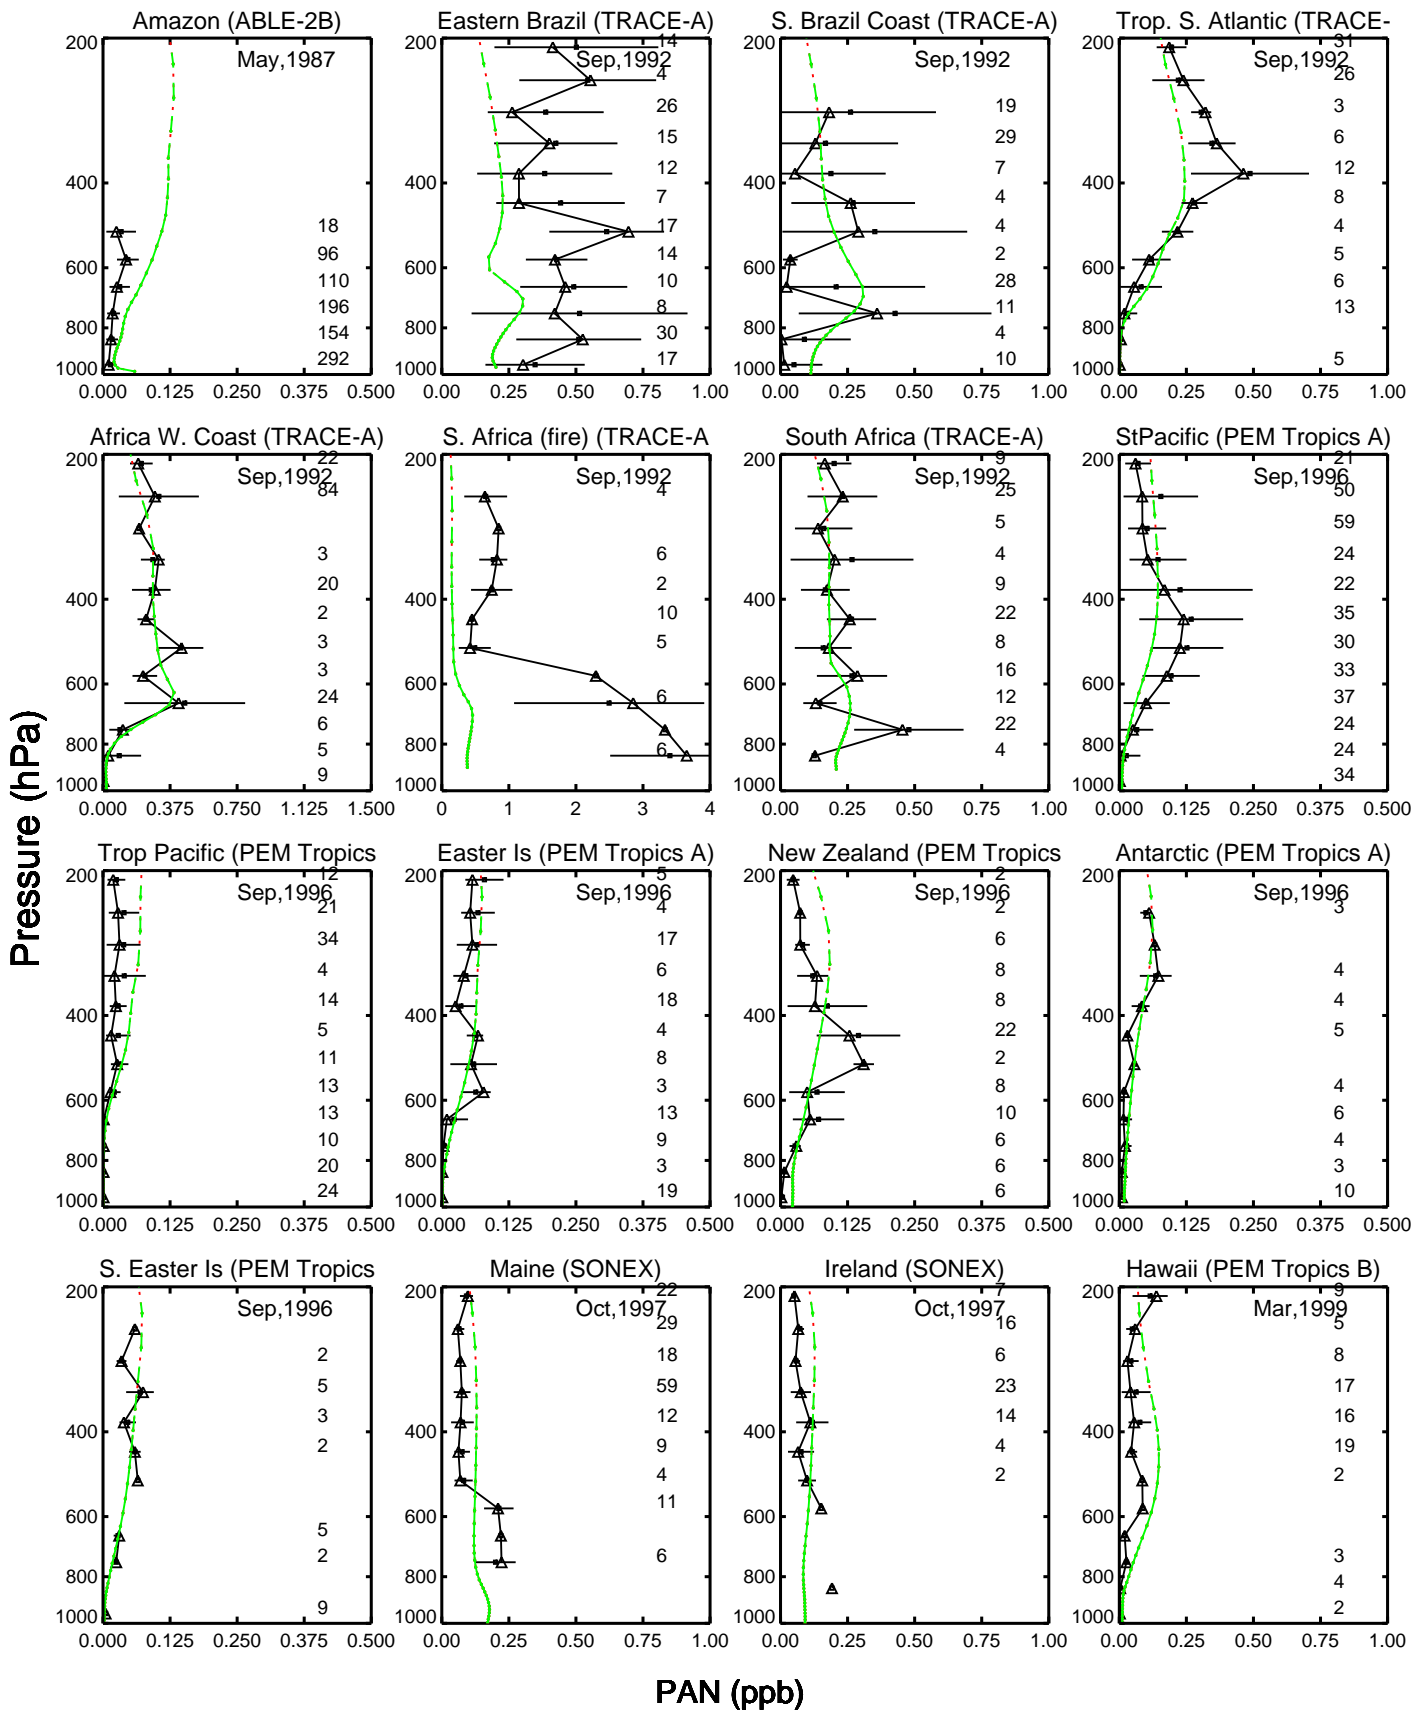

Red: 14.0.0_1yr_bm (2019); Green: 14.0.0_10yr_bm (2019)

Red: 14.0.0_1yr_bm (2019); Green: 14.0.0_10yr_bm (2019)

Red: 14.0.0_1yr_bm (2019); Green: 14.0.0_10yr_bm (2019)

PAN (ppb)