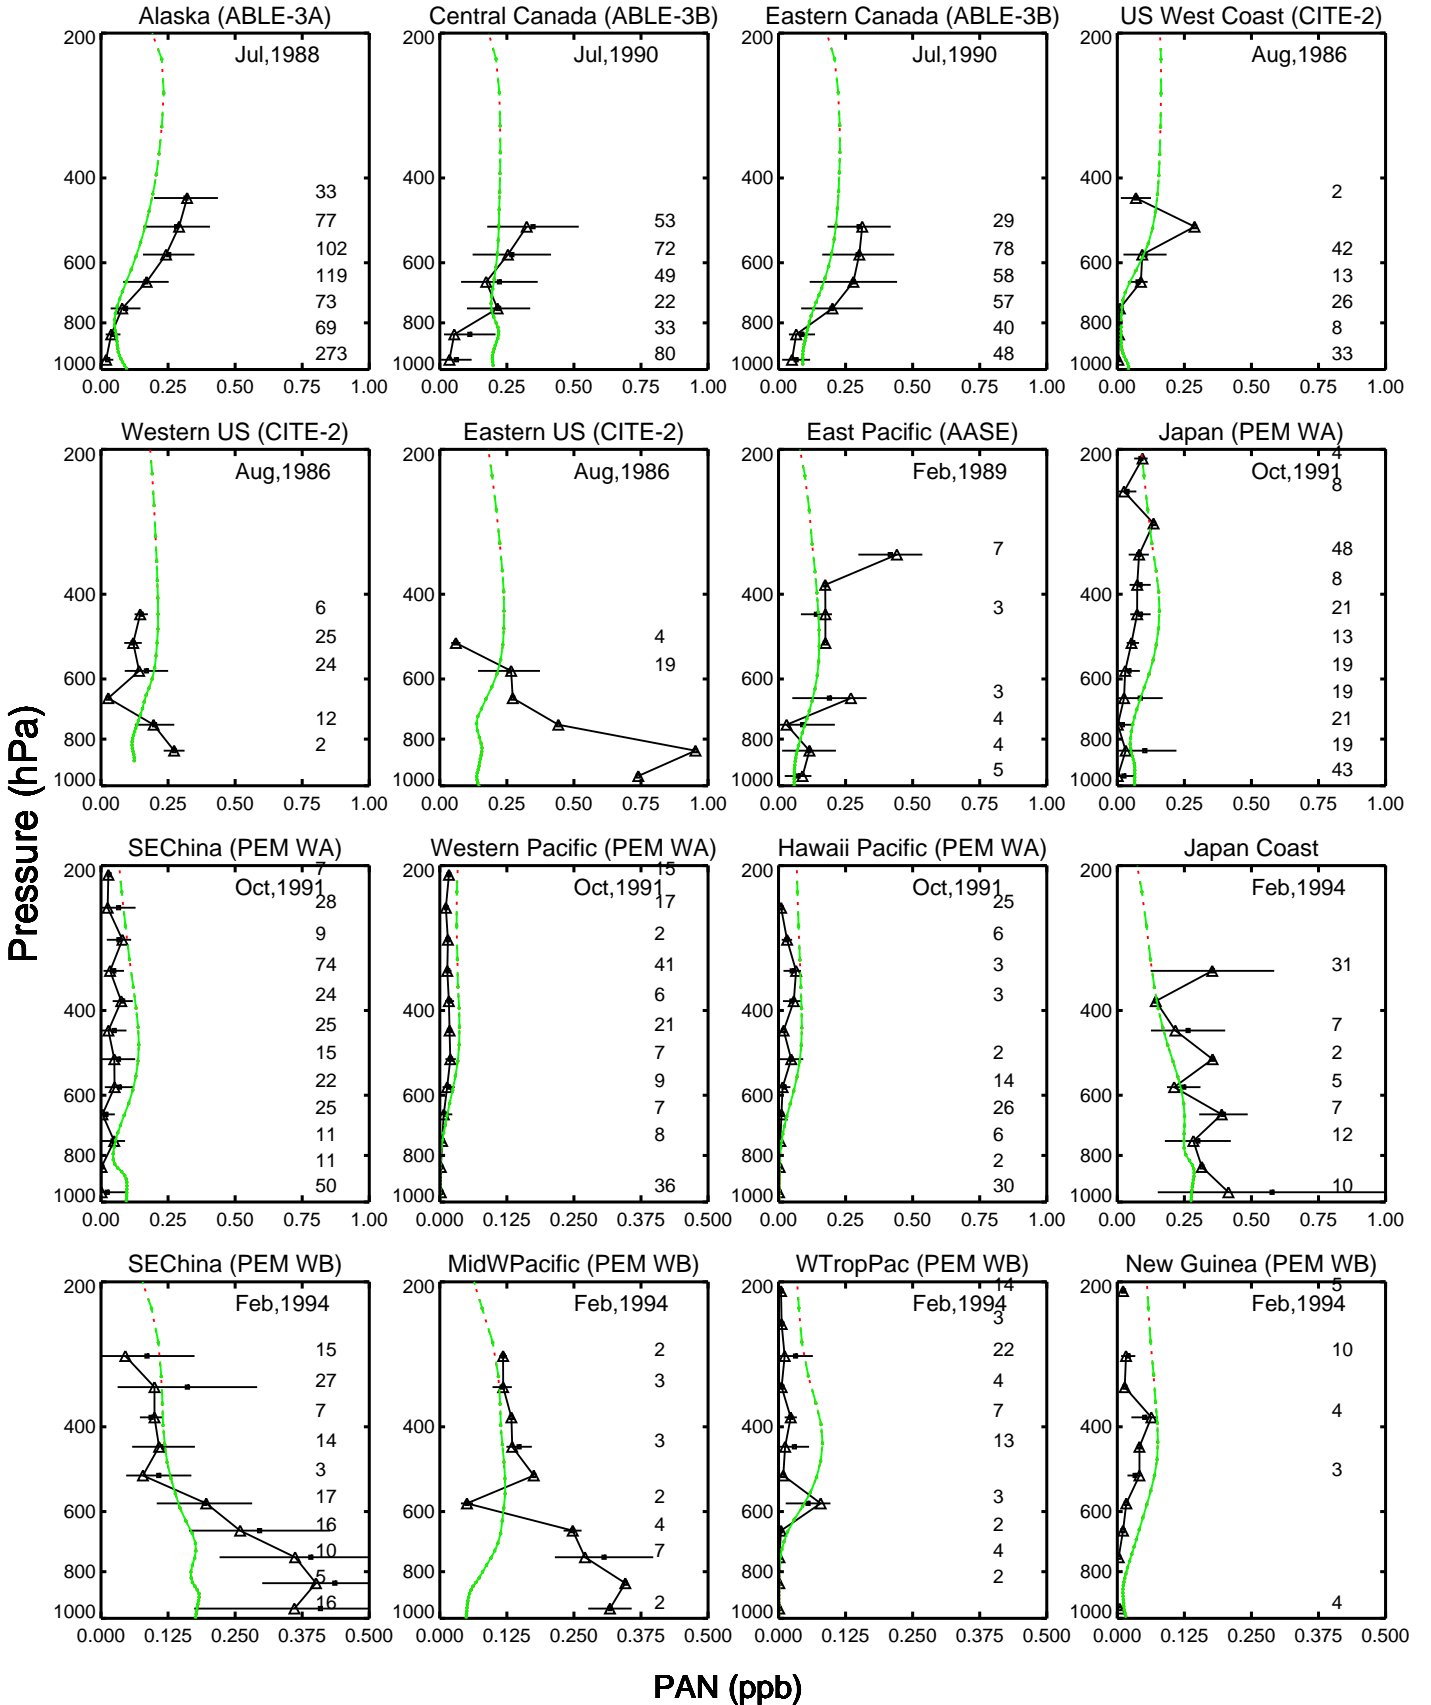

Red: 14.0.0_1yr_bm (2019); Green: 14.0.0_10yr_bm (2019)

Red: 14.0.0_1yr_bm (2019); Green: 14.0.0_10yr_bm (2019)

Red: 14.0.0_1yr_bm (2019); Green: 14.0.0_10yr_bm (2019)

PAN (ppb)