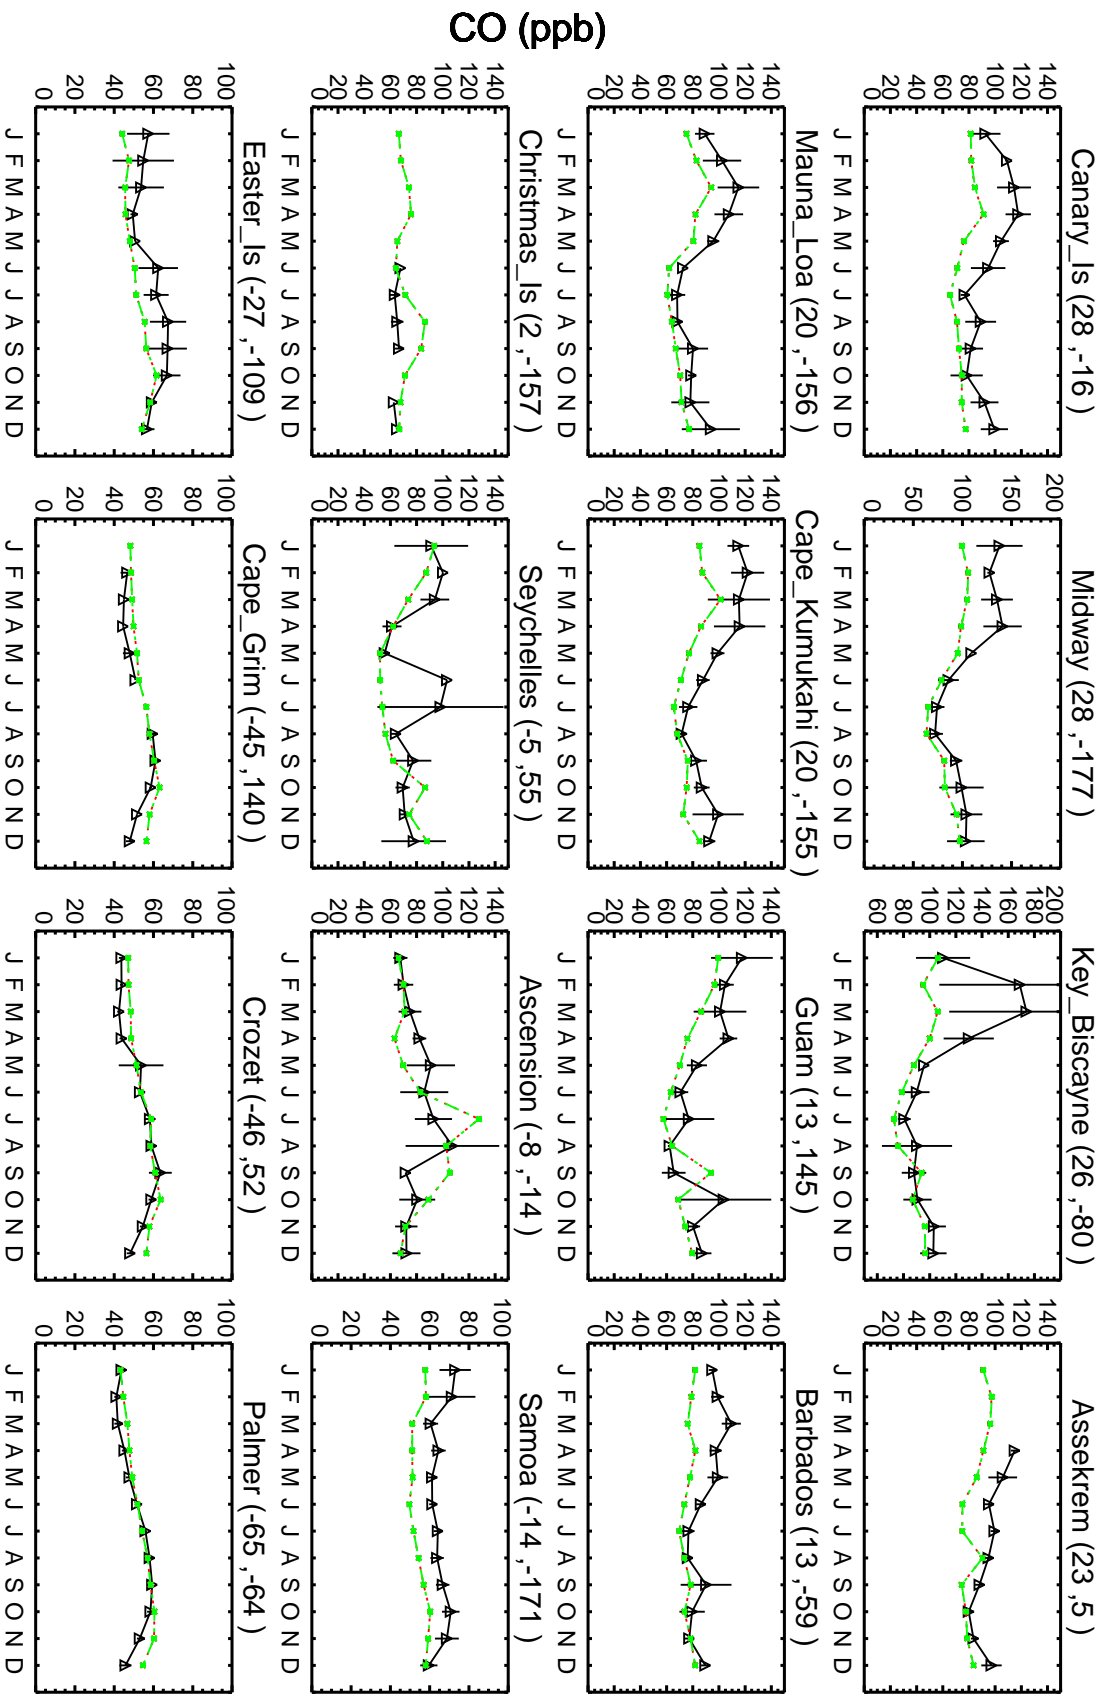

Red: 14.0.0\_1yr\_bm (2019); Green: 14.0.0\_10yr\_bm (2019)

Red: 14.0.0\_1yr\_bm (2019); Green: 14.0.0\_10yr\_bm (2019)

Red: 14.0.0\_1yr\_bm (2019); Green: 14.0.0\_10yr\_bm (2019)

CO (ppb)