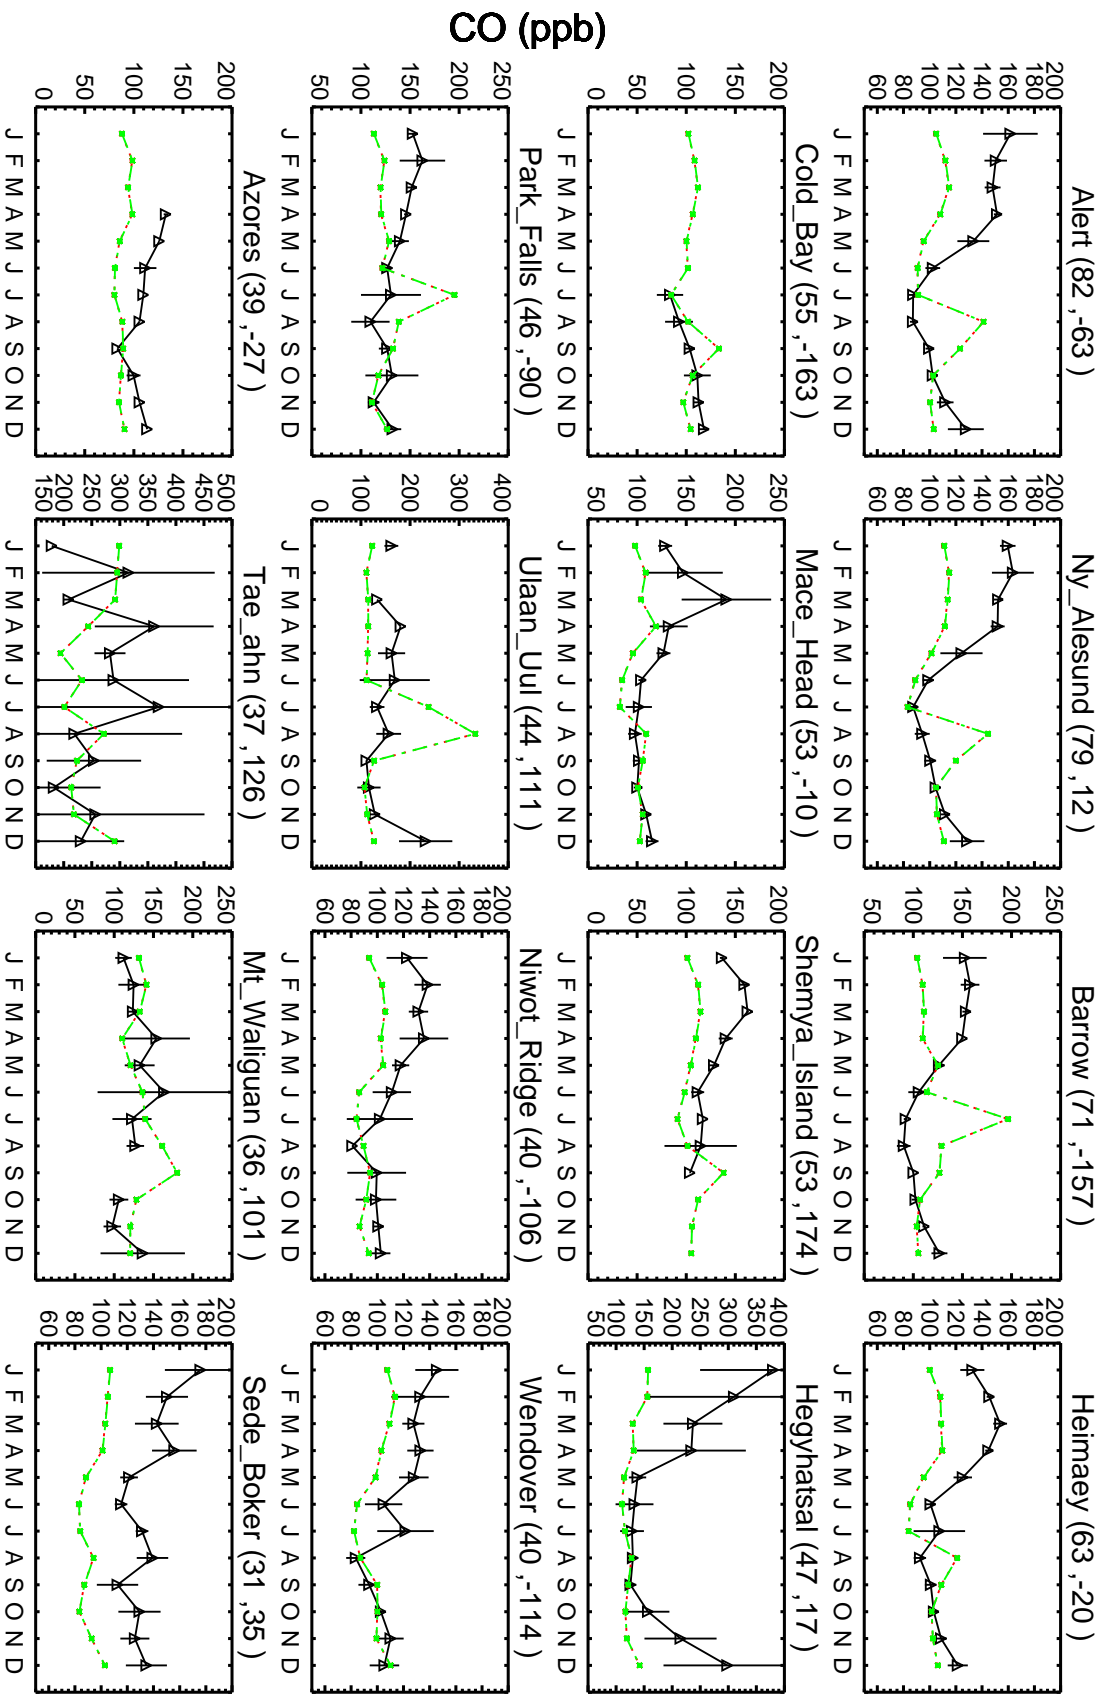

Red: 14.0.0\_1yr\_bm (2019); Green: 14.0.0\_10yr\_bm (2019)

Red: 14.0.0\_1yr\_bm (2019); Green: 14.0.0\_10yr\_bm (2019)

Red: 14.0.0\_1yr\_bm (2019); Green: 14.0.0\_10yr\_bm (2019)

CO (ppb)