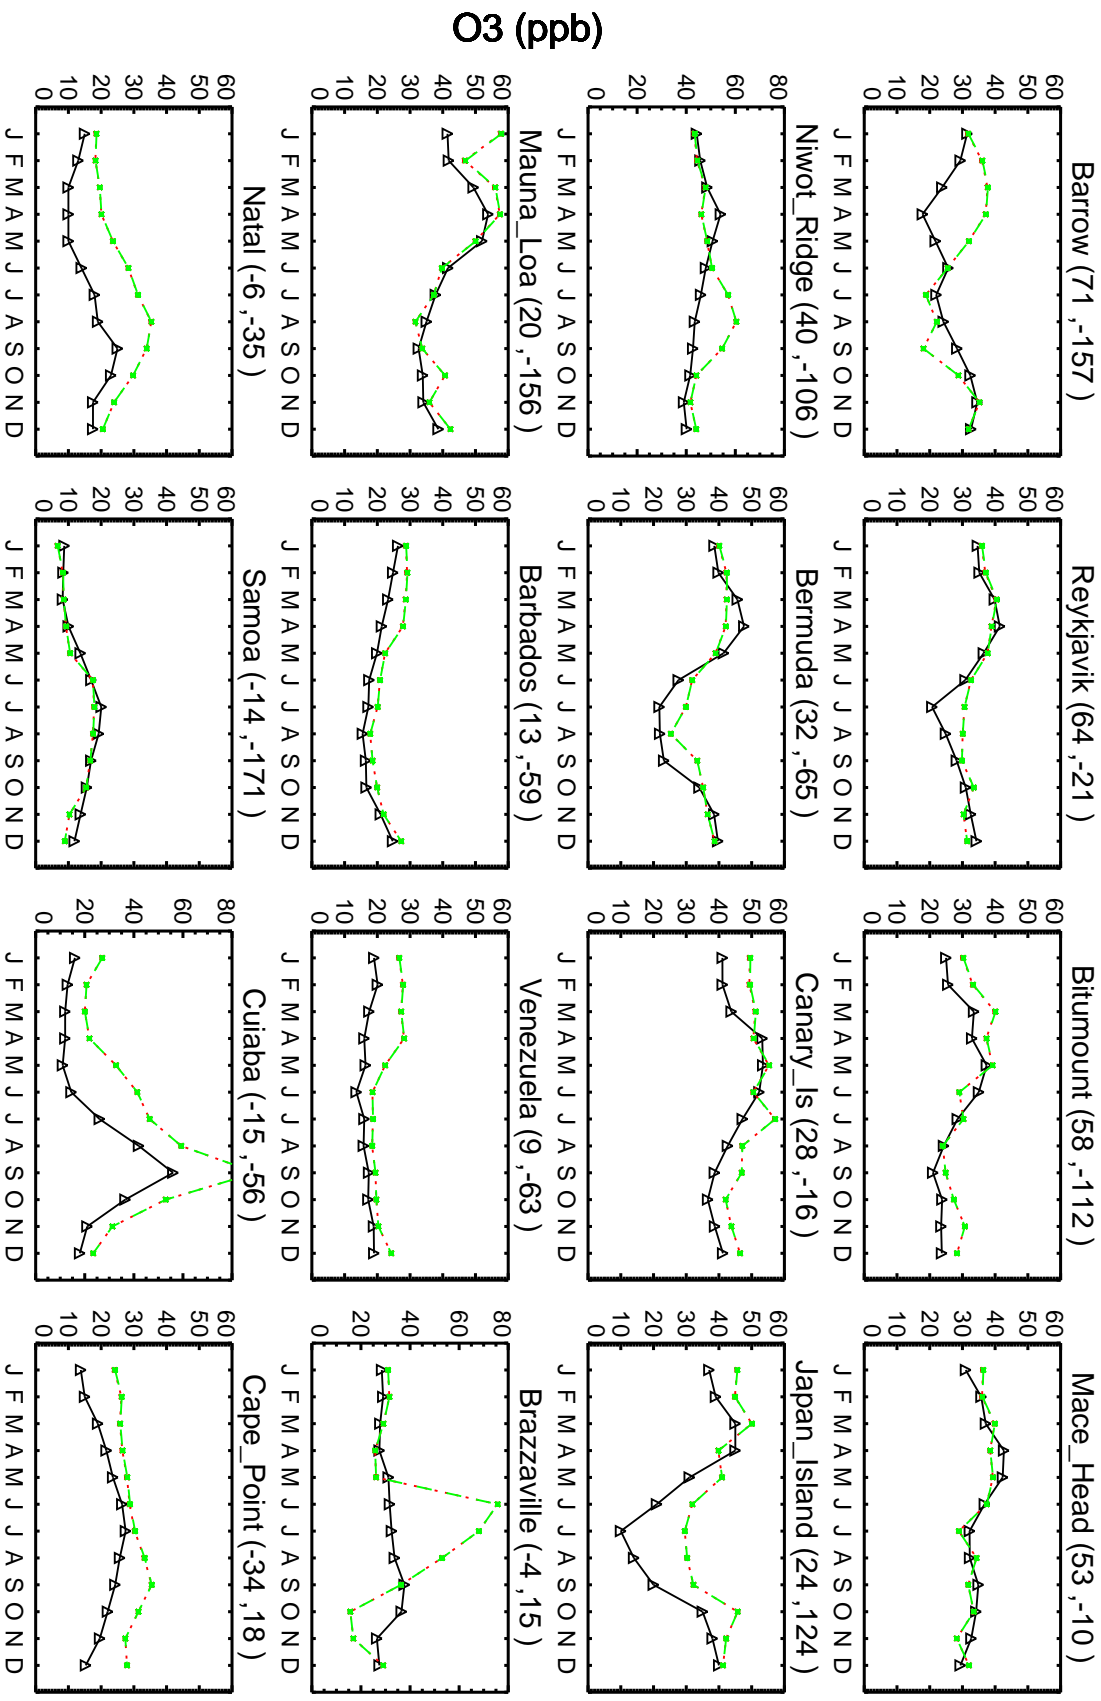

Red: 14.0.0_1yr_bm (2019); Green: 14.0.0_10yr_bm (2019)

Red: 14.0.0_1yr_bm (2019); Green: 14.0.0_10yr_bm (2019)

O3 (ppb)