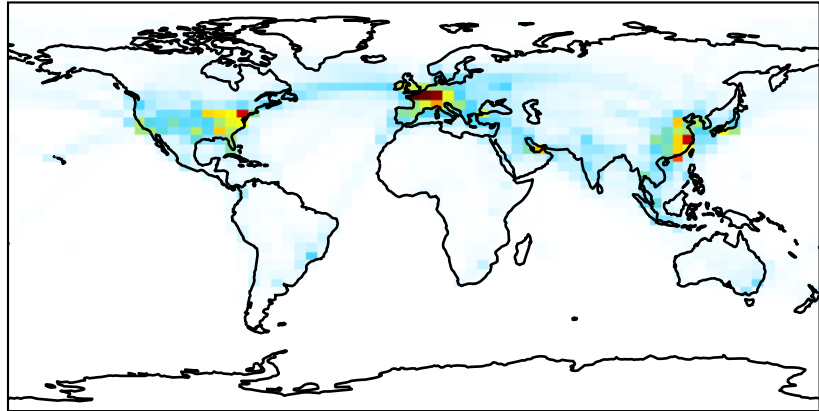

EmisH2O_Aircraft (AnnualMean)

GCC_14.0.0_1yr (Ref)
4.0x5.0

GCC_14.0.0_10yr (Dev)
4.0x5.0

Difference
Dev - Ref, Dynamic Range

Difference
Dev - Ref, Restricted Range [5%,95%]

Ratio
Dev/Ref, Dynamic Range

Ratio
Dev/Ref, Fixed Range