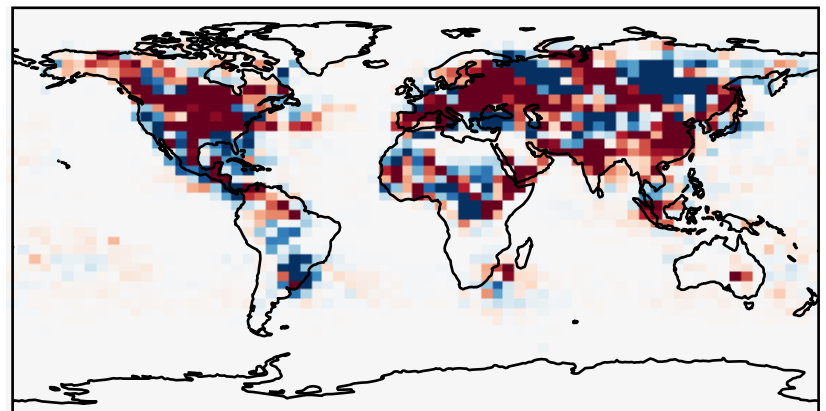

EmisNO_Lightning

GC_12.3.0 (Ref)
4x5

GC_12.4.0 (Dev)
4x5

Difference
Dev - Ref, Dynamic Range

Difference
Dev - Ref, Restricted Range [5%,95%]

Fractional Difference
(Dev-Ref)/Ref, Dynamic Range

Fractional Difference
(Dev-Ref)/Ref, Fixed Range