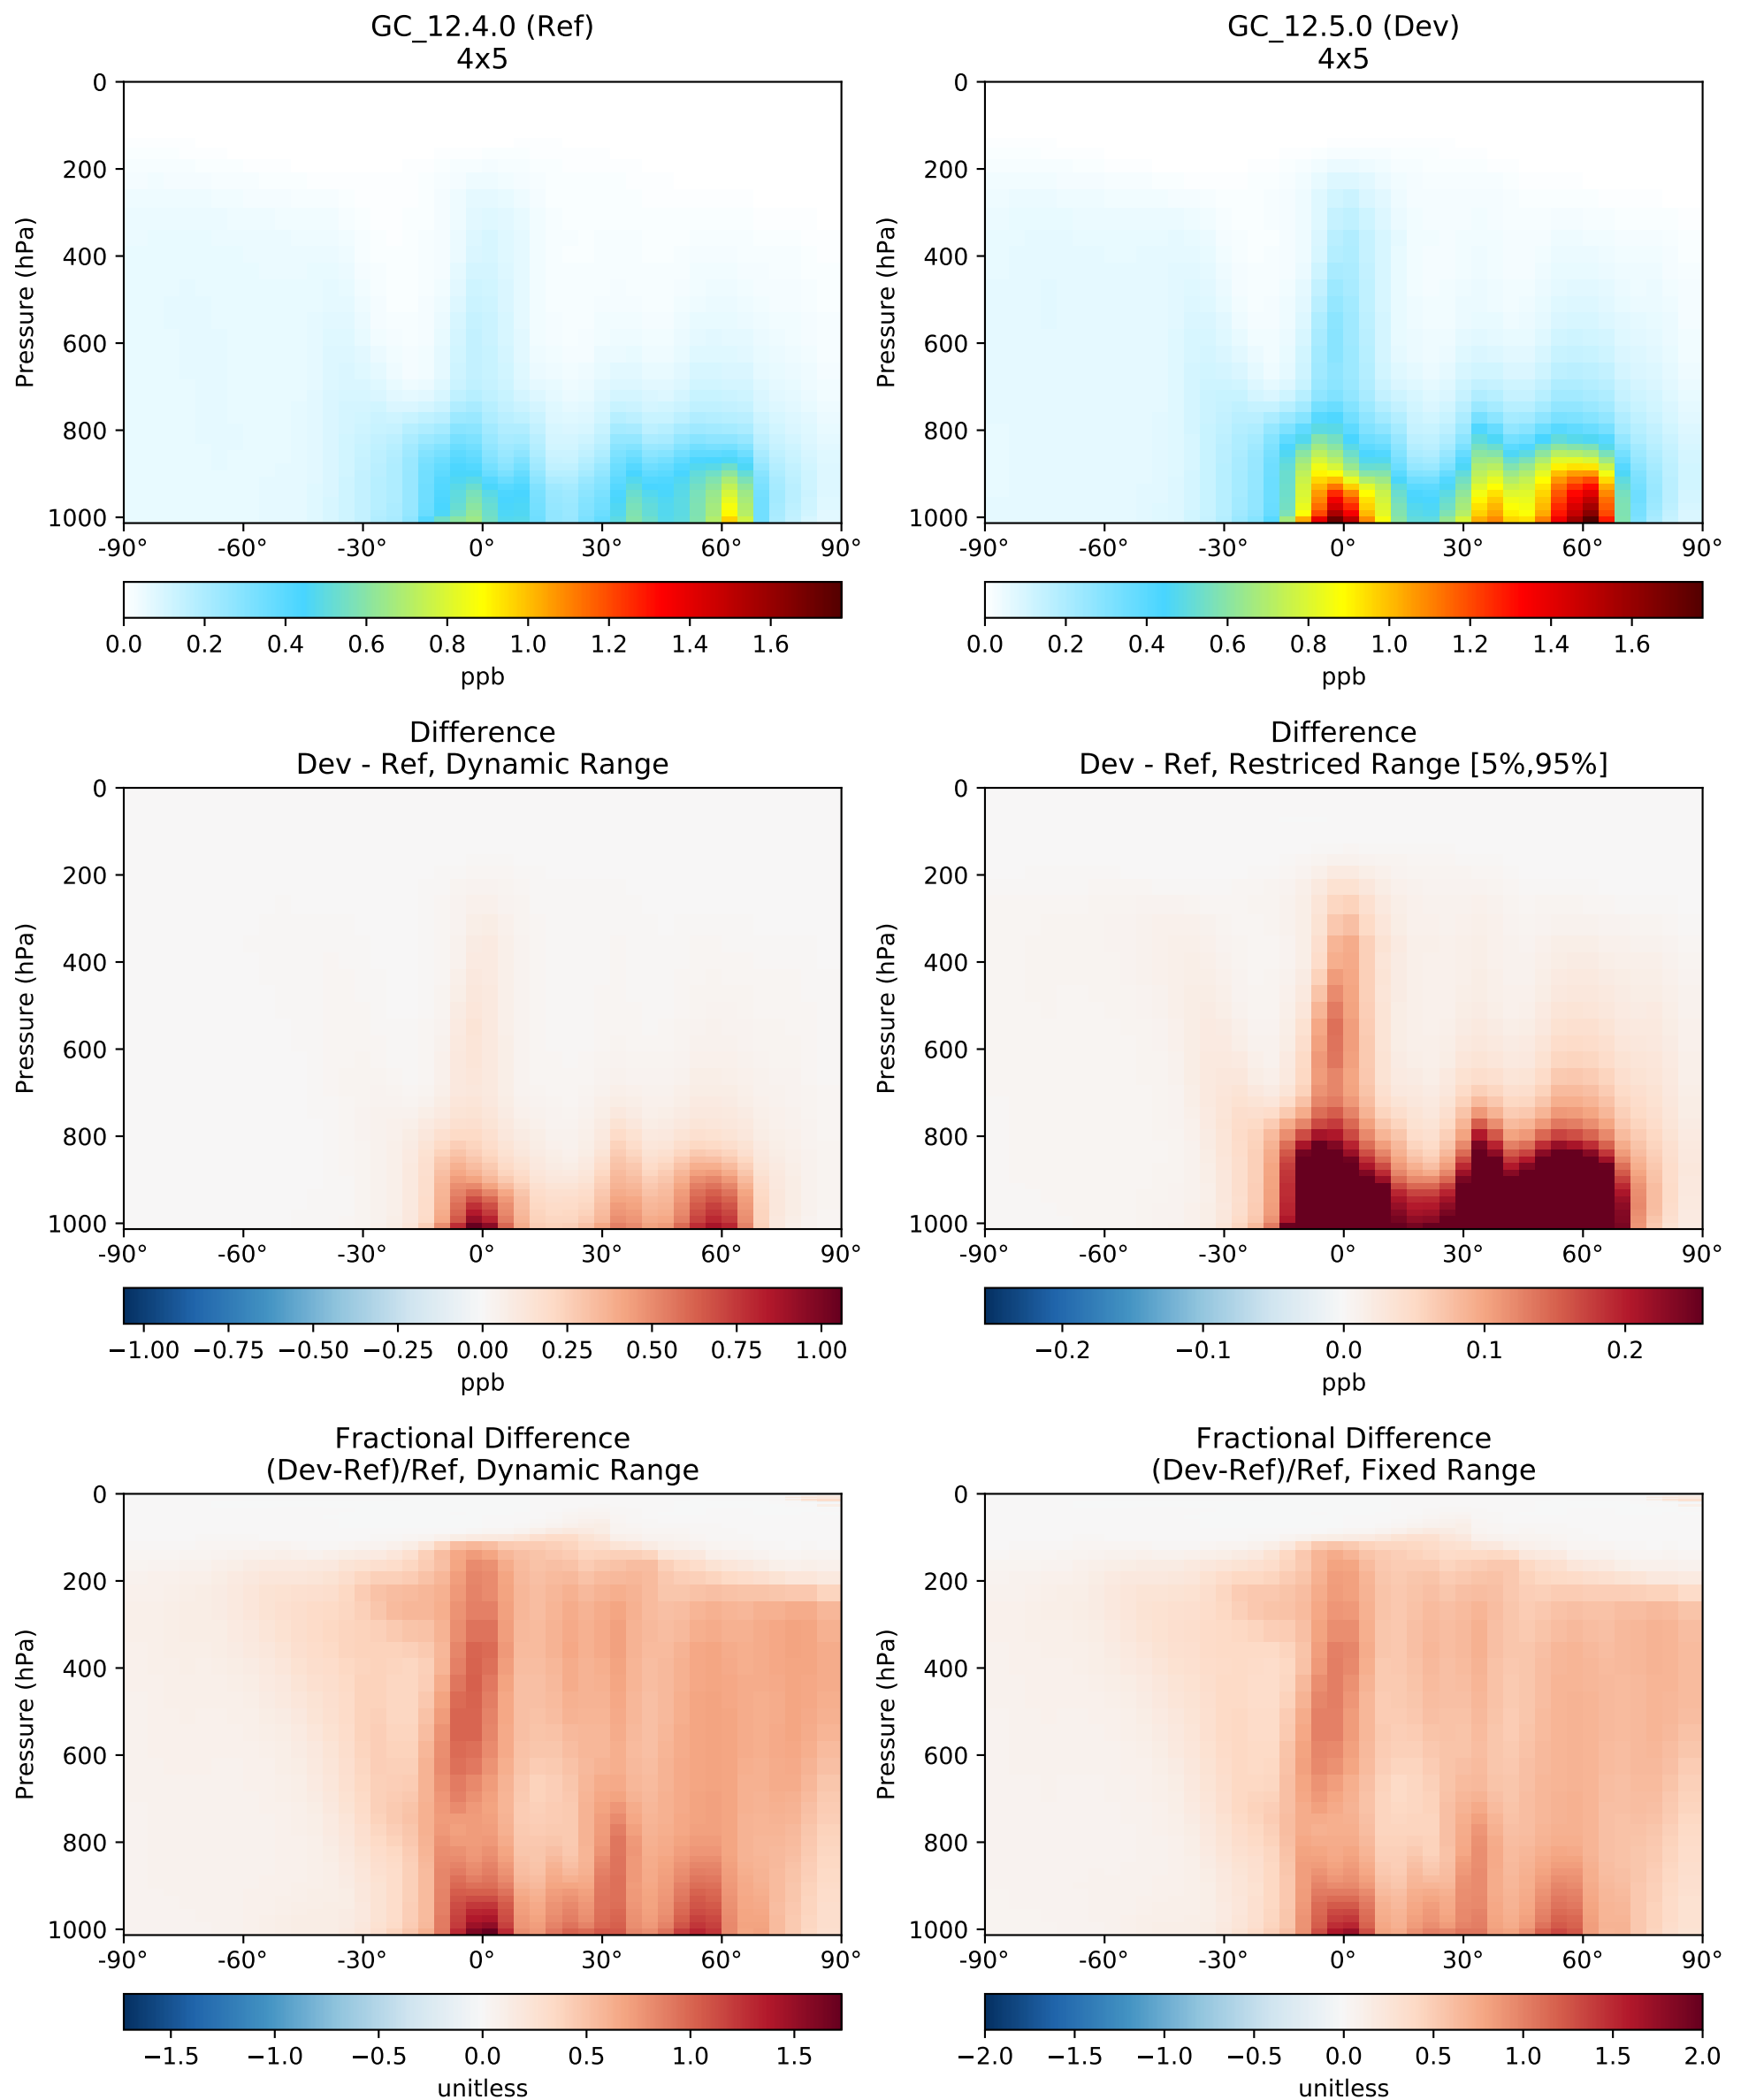

SpeciesConc_ACET, Zonal Mean

SpeciesConc_MEK, Zonal Mean

SpeciesConc_MVK, Zonal Mean

SpeciesConc_ALD2, Zonal Mean

SpeciesConc_CH2O, Zonal Mean

SpeciesConc_HPALD, Zonal Mean

SpeciesConc_MP, Zonal Mean

SpeciesConc_ISOPN, Zonal Mean

SpeciesConc_IEPOX, Zonal Mean

SpeciesConc_ACTA, Zonal Mean

SpeciesConc_EOH, Zonal Mean

SpeciesConc_MOH, Zonal Mean