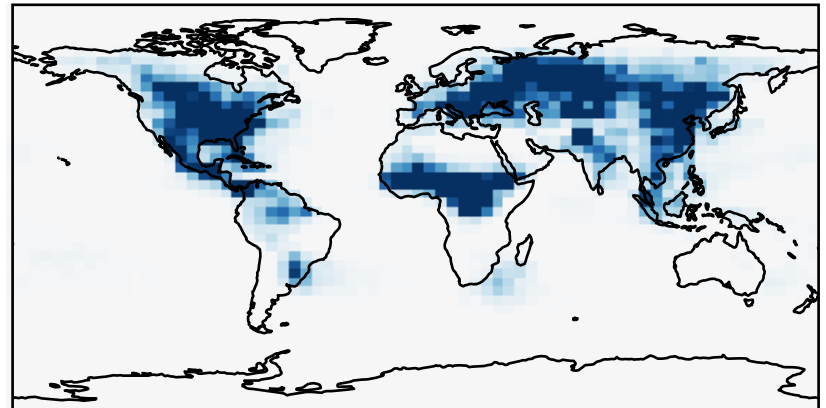

EmisNO_Lightning

GC_12.3.0 (Ref)
4x5

GC_12.5.0 (Dev)
4x5

Difference
Dev - Ref, Dynamic Range

Difference
Dev - Ref, Restricted Range [5%,95%]

Fractional Difference
(Dev-Ref)/Ref, Dynamic Range

Fractional Difference
(Dev-Ref)/Ref, Fixed Range