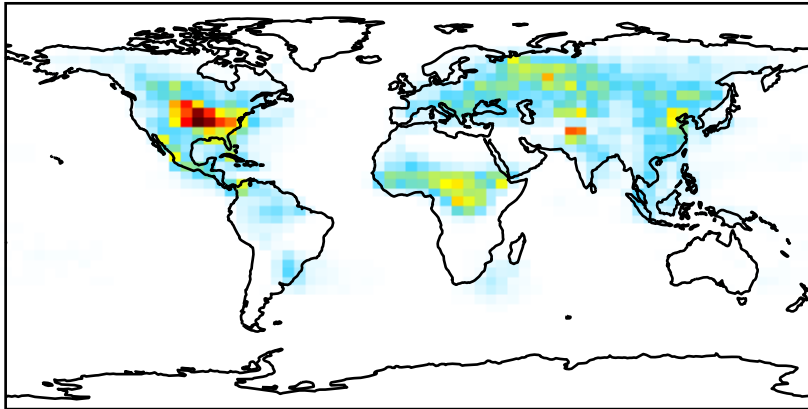

EmisNO_Lightning

GC_12.3.0 (Ref)
4x5

GC_12.5.0 (Dev)
4x5

Difference
Dev - Ref, Dynamic Range

Difference
Dev - Ref, Restricted Range [5%,95%]

Fractional Difference
(Dev-Ref)/Ref, Dynamic Range

Fractional Difference
(Dev-Ref)/Ref, Fixed Range