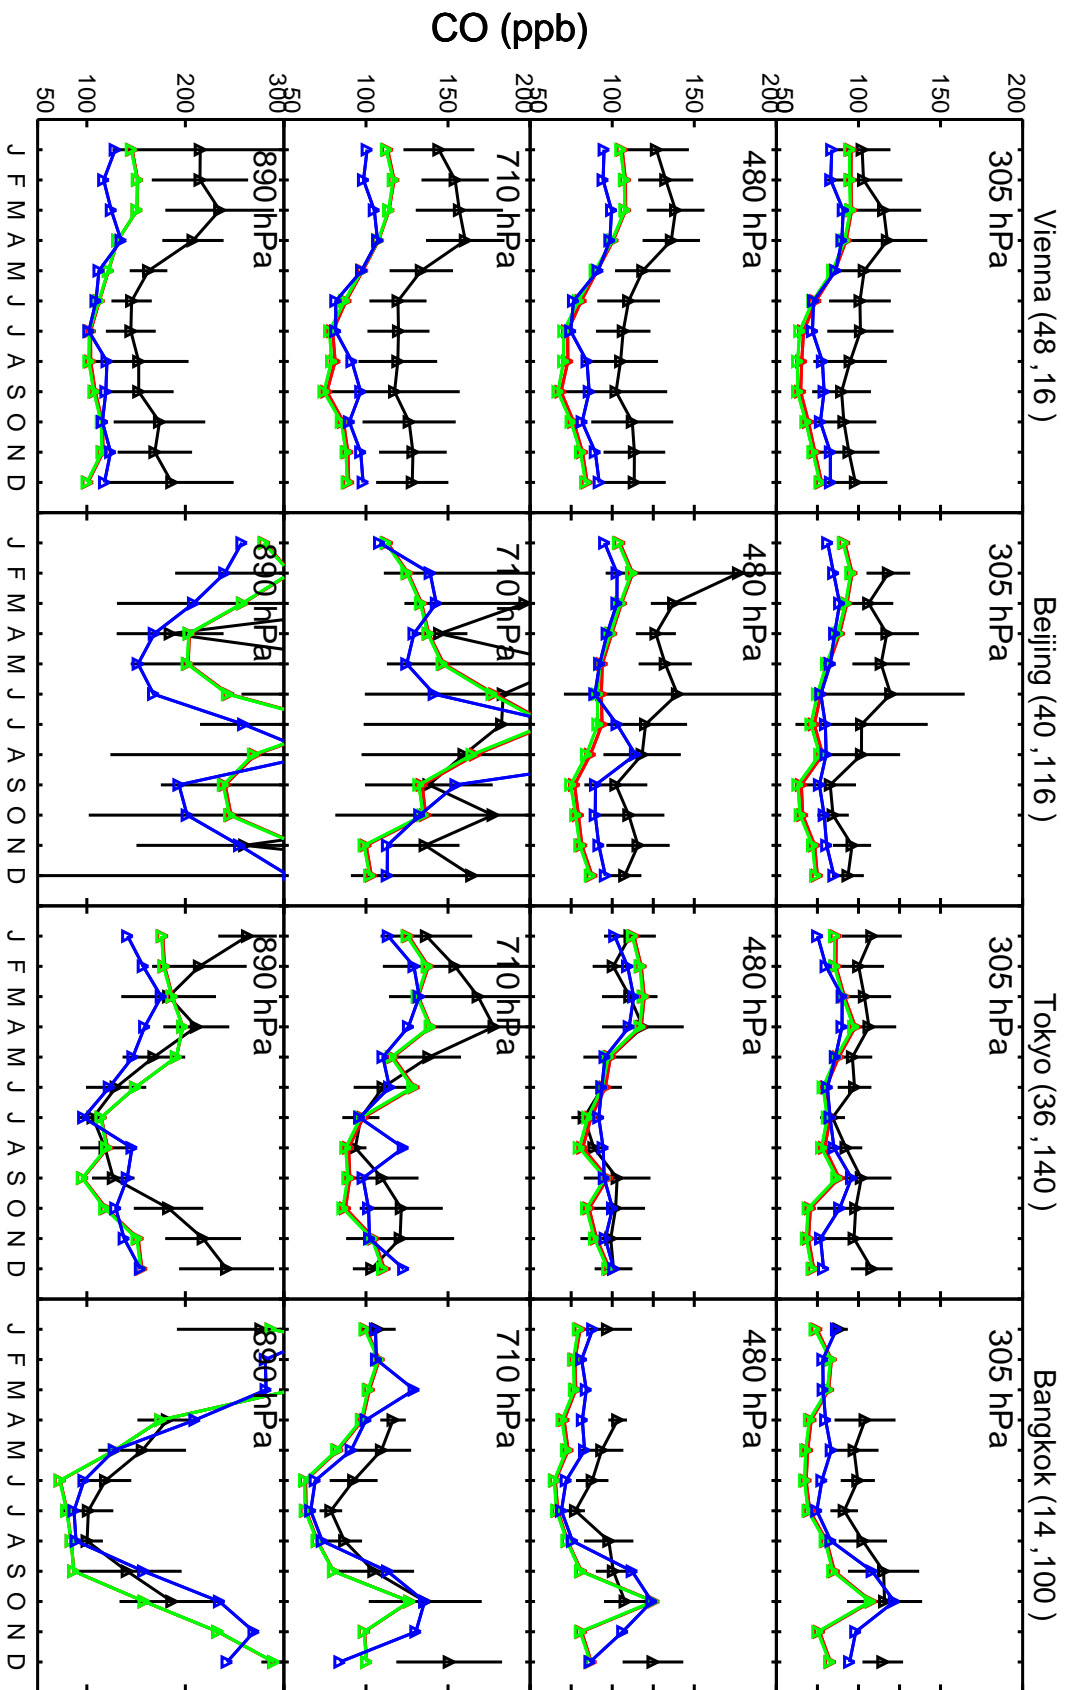

Red: GCC_12.8.0 (2016); Green: GCC_12.9.0 (2016); Blue: GCC_13.0.0 (2019)

Red: GCC_12.8.0 (2016); Green: GCC_12.9.0 (2016); Blue: GCC_13.0.0 (2019)

Red: GCC_12.8.0 (2016); Green: GCC_12.9.0 (2016); Blue: GCC_13.0.0 (2019)

Red: GCC_12.8.0 (2016); Green: GCC_12.9.0 (2016); Blue: GCC_13.0.0 (2019)