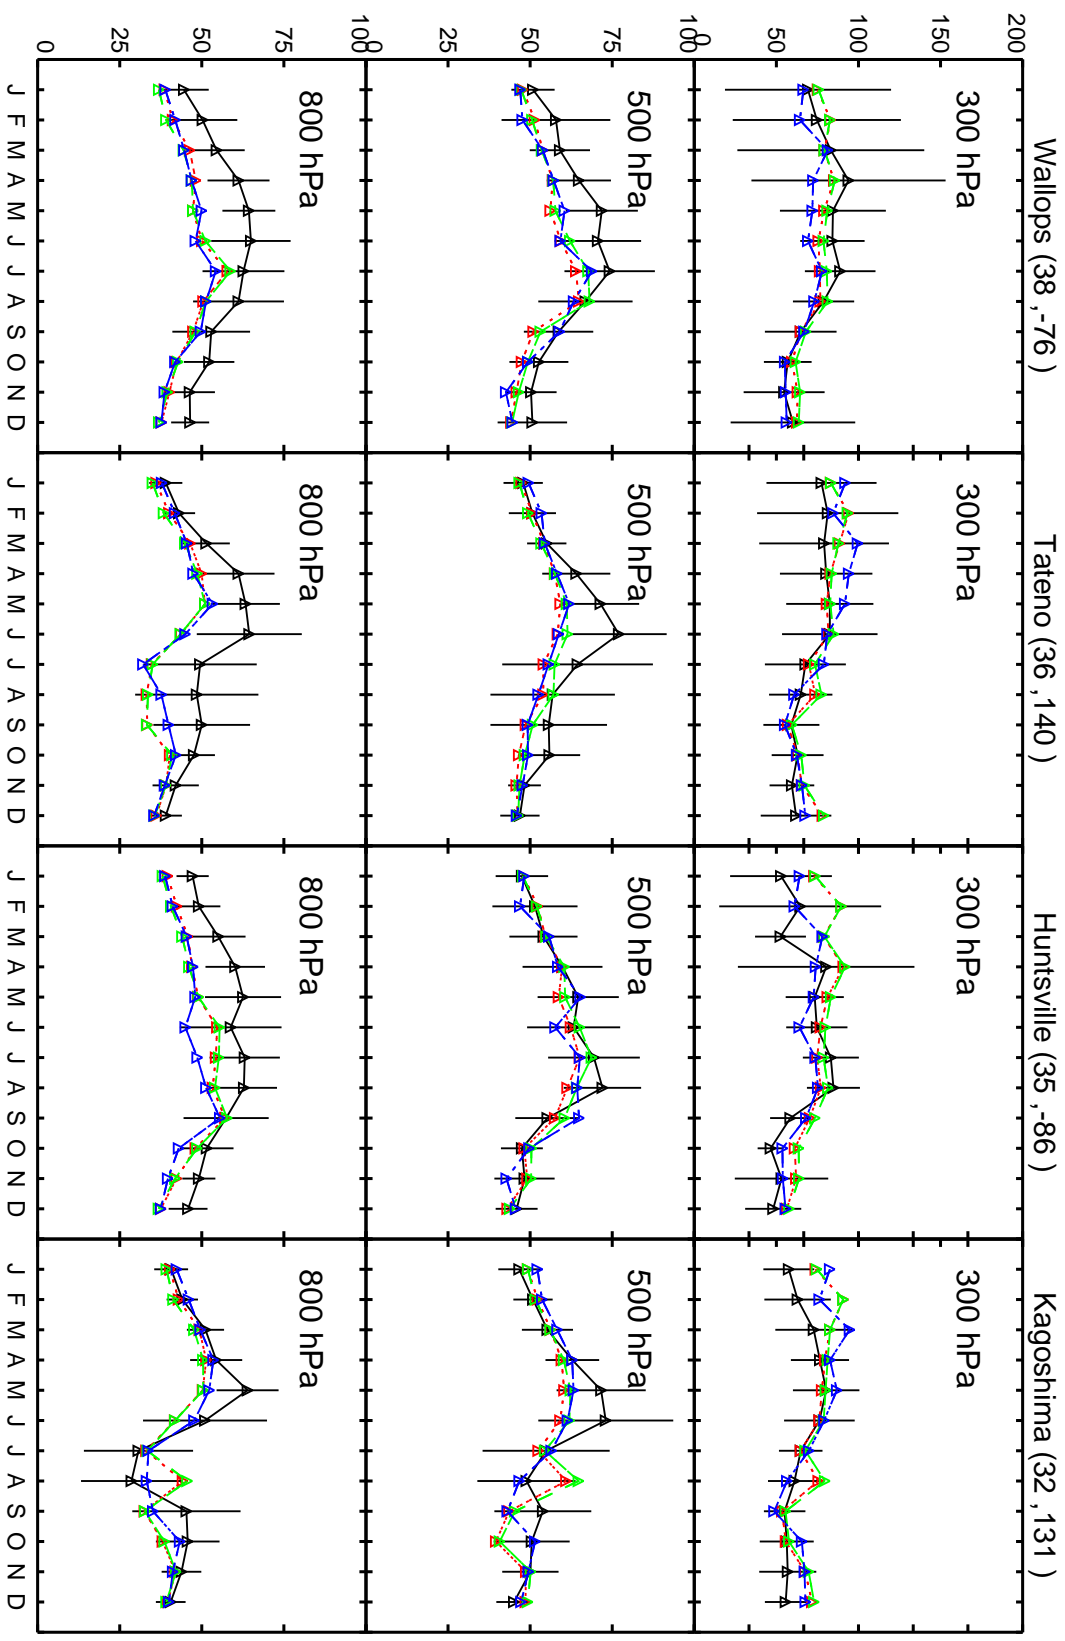

Red: GCC\_12.8.0 (2016); Green: GCC\_12.9.0 (2016); Blue: GCC\_13.0.0 (2019)

Red: GCC\_12.8.0 (2016); Green: GCC\_12.9.0 (2016); Blue: GCC\_13.0.0 (2019)

Red: GCC\_12.8.0 (2016); Green: GCC\_12.9.0 (2016); Blue: GCC\_13.0.0 (2019)

Red: GCC\_12.8.0 (2016); Green: GCC\_12.9.0 (2016); Blue: GCC\_13.0.0 (2019)