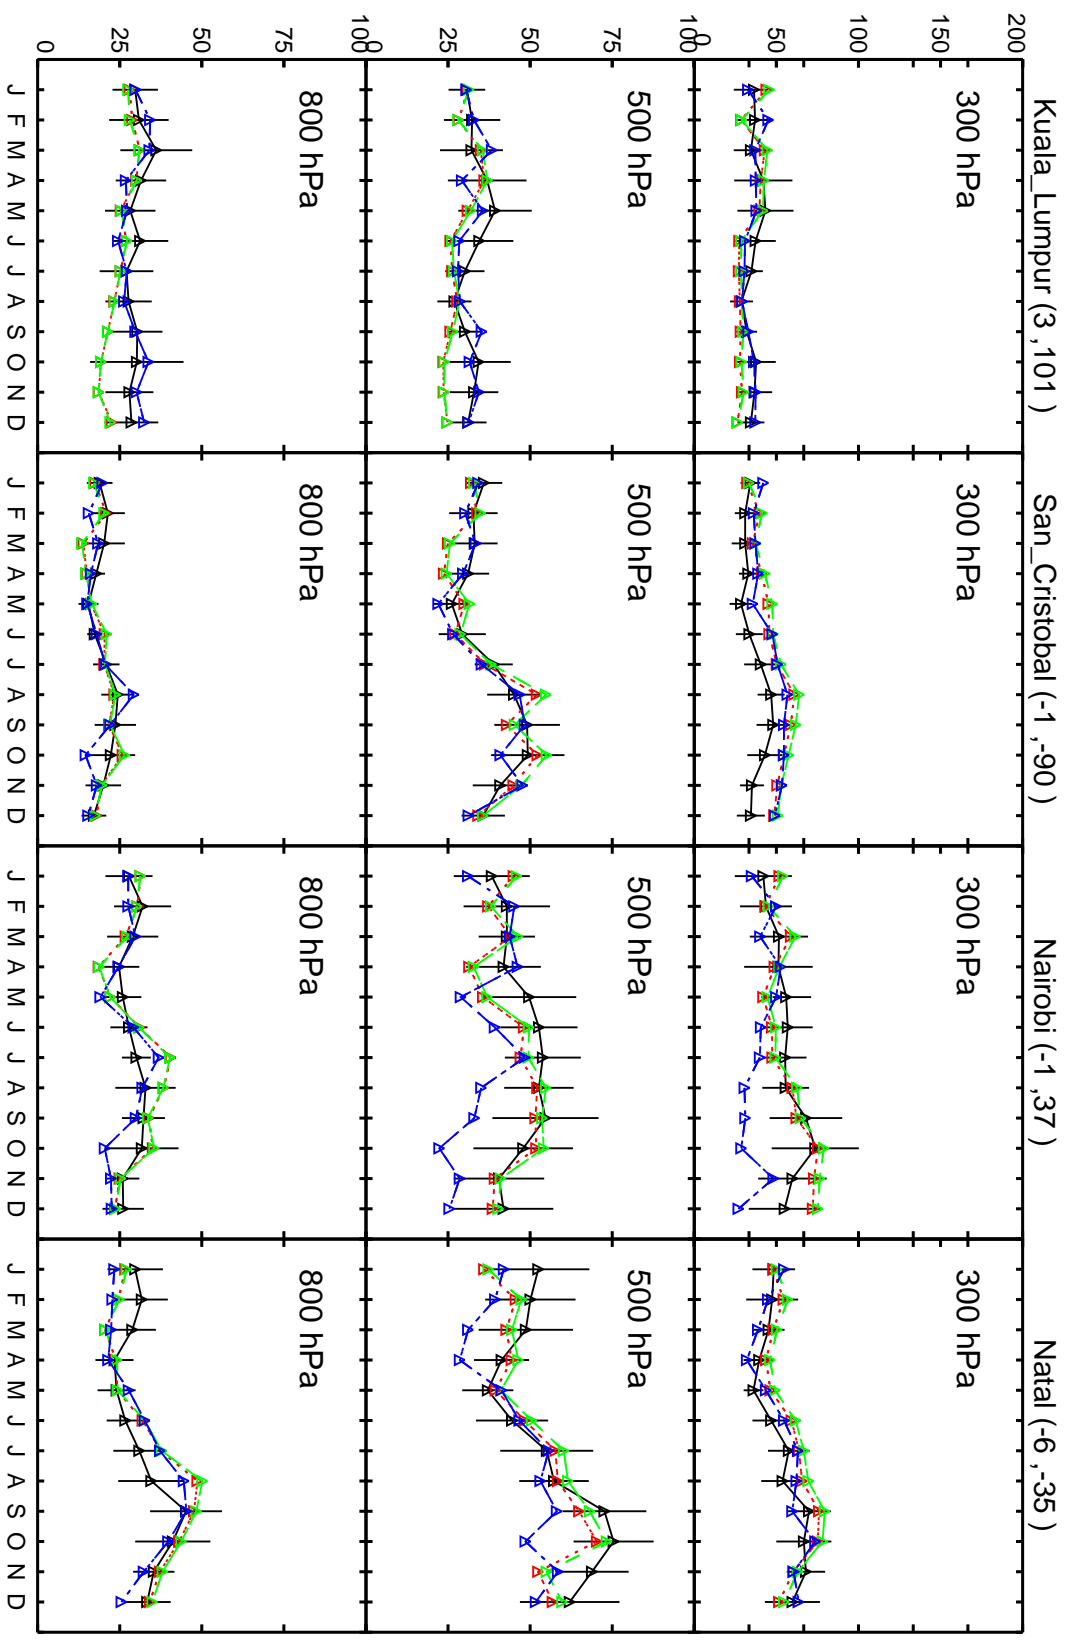

Red: GCC\_12.8.0 (2016); Green: GCC\_12.9.0 (2016); Blue: GCC\_13.0.0 (2019)

Red: GCC\_12.8.0 (2016); Green: GCC\_12.9.0 (2016); Blue: GCC\_13.0.0 (2019)

Red: GCC\_12.8.0 (2016); Green: GCC\_12.9.0 (2016); Blue: GCC\_13.0.0 (2019)

Red: GCC\_12.8.0 (2016); Green: GCC\_12.9.0 (2016); Blue: GCC\_13.0.0 (2019)