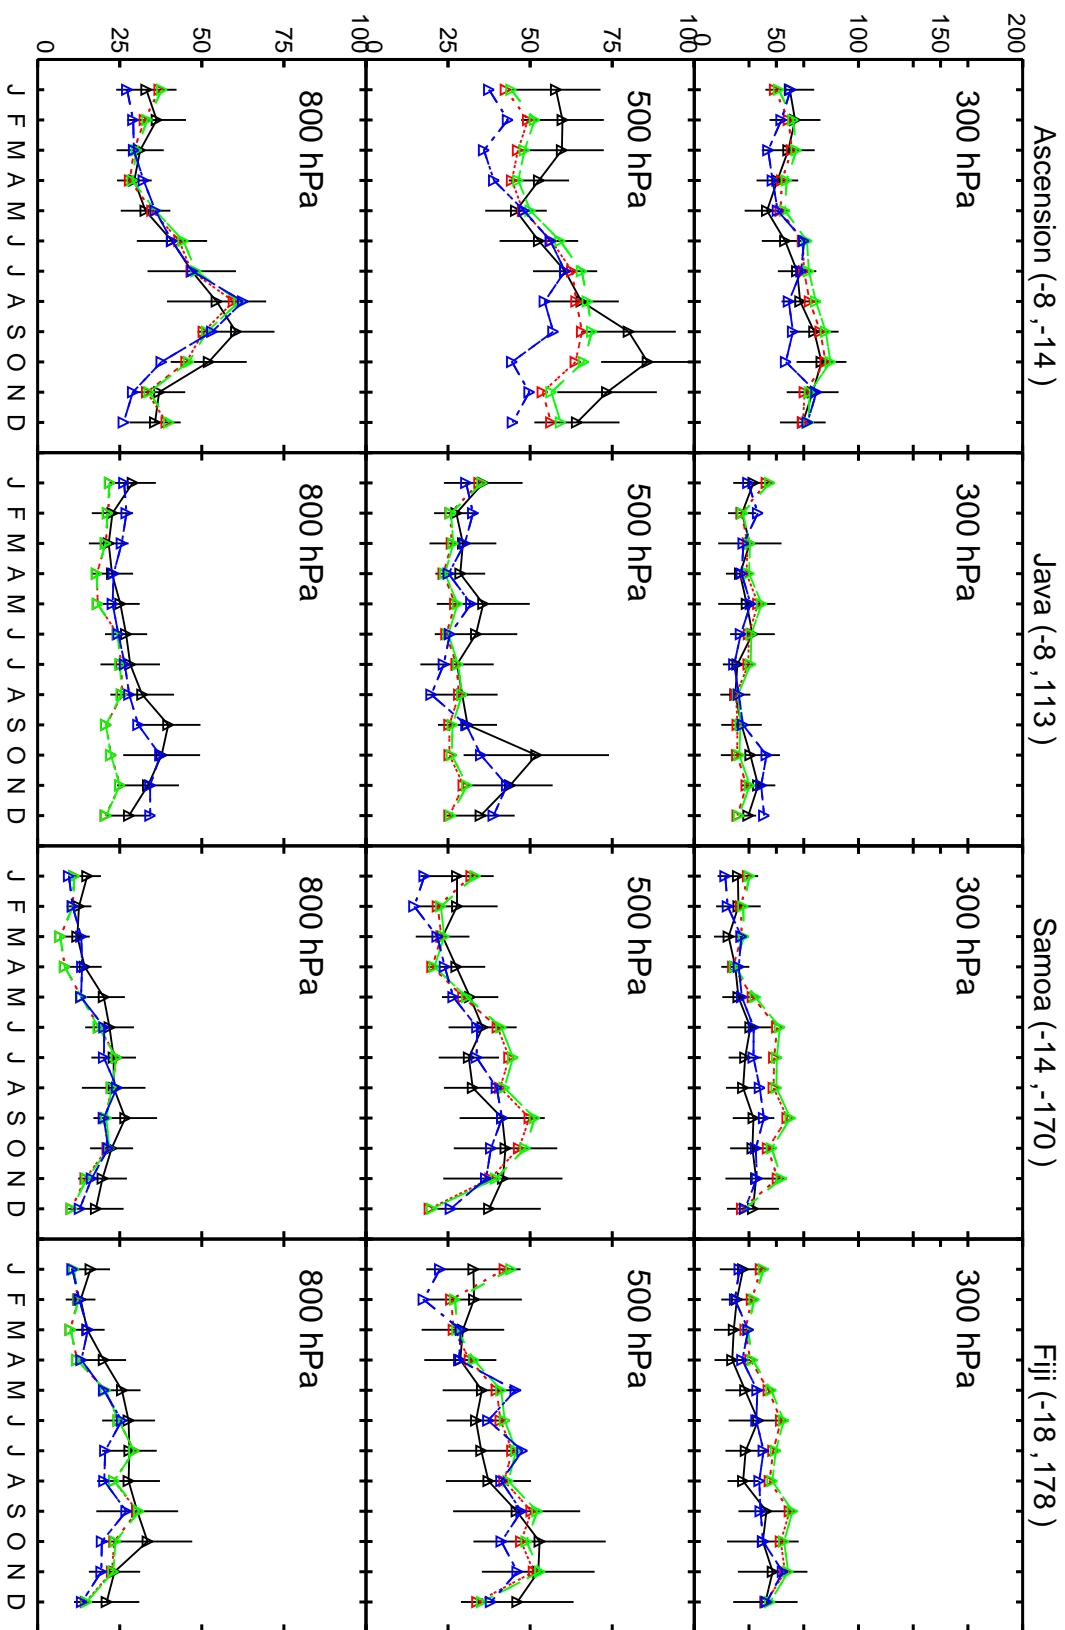

Red: GCC\_12.8.0 (2016); Green: GCC\_12.9.0 (2016); Blue: GCC\_13.0.0 (2019)

Red: GCC\_12.8.0 (2016); Green: GCC\_12.9.0 (2016); Blue: GCC\_13.0.0 (2019)

Red: GCC\_12.8.0 (2016); Green: GCC\_12.9.0 (2016); Blue: GCC\_13.0.0 (2019)

Red: GCC\_12.8.0 (2016); Green: GCC\_12.9.0 (2016); Blue: GCC\_13.0.0 (2019)