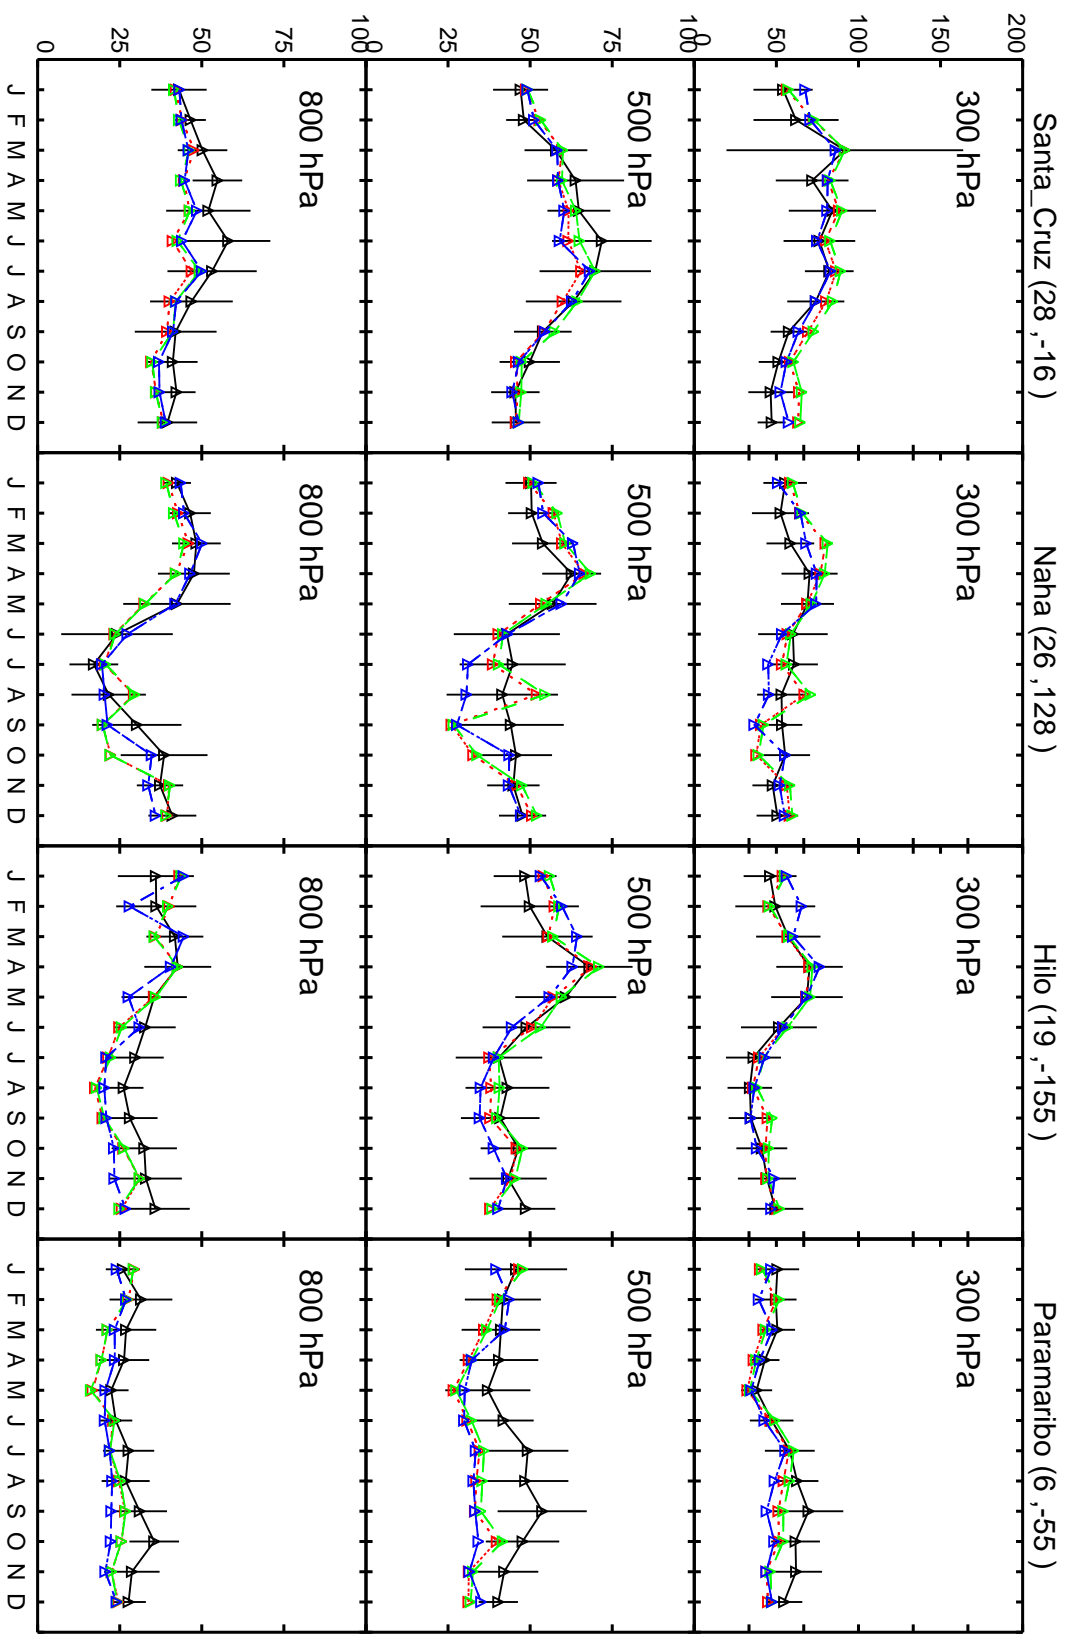

Red: GCC\_12.8.0 (2016); Green: GCC\_12.9.0 (2016); Blue: GCC\_13.0.0 (2019)

Red: GCC\_12.8.0 (2016); Green: GCC\_12.9.0 (2016); Blue: GCC\_13.0.0 (2019)

Red: GCC\_12.8.0 (2016); Green: GCC\_12.9.0 (2016); Blue: GCC\_13.0.0 (2019)

Red: GCC\_12.8.0 (2016); Green: GCC\_12.9.0 (2016); Blue: GCC\_13.0.0 (2019)