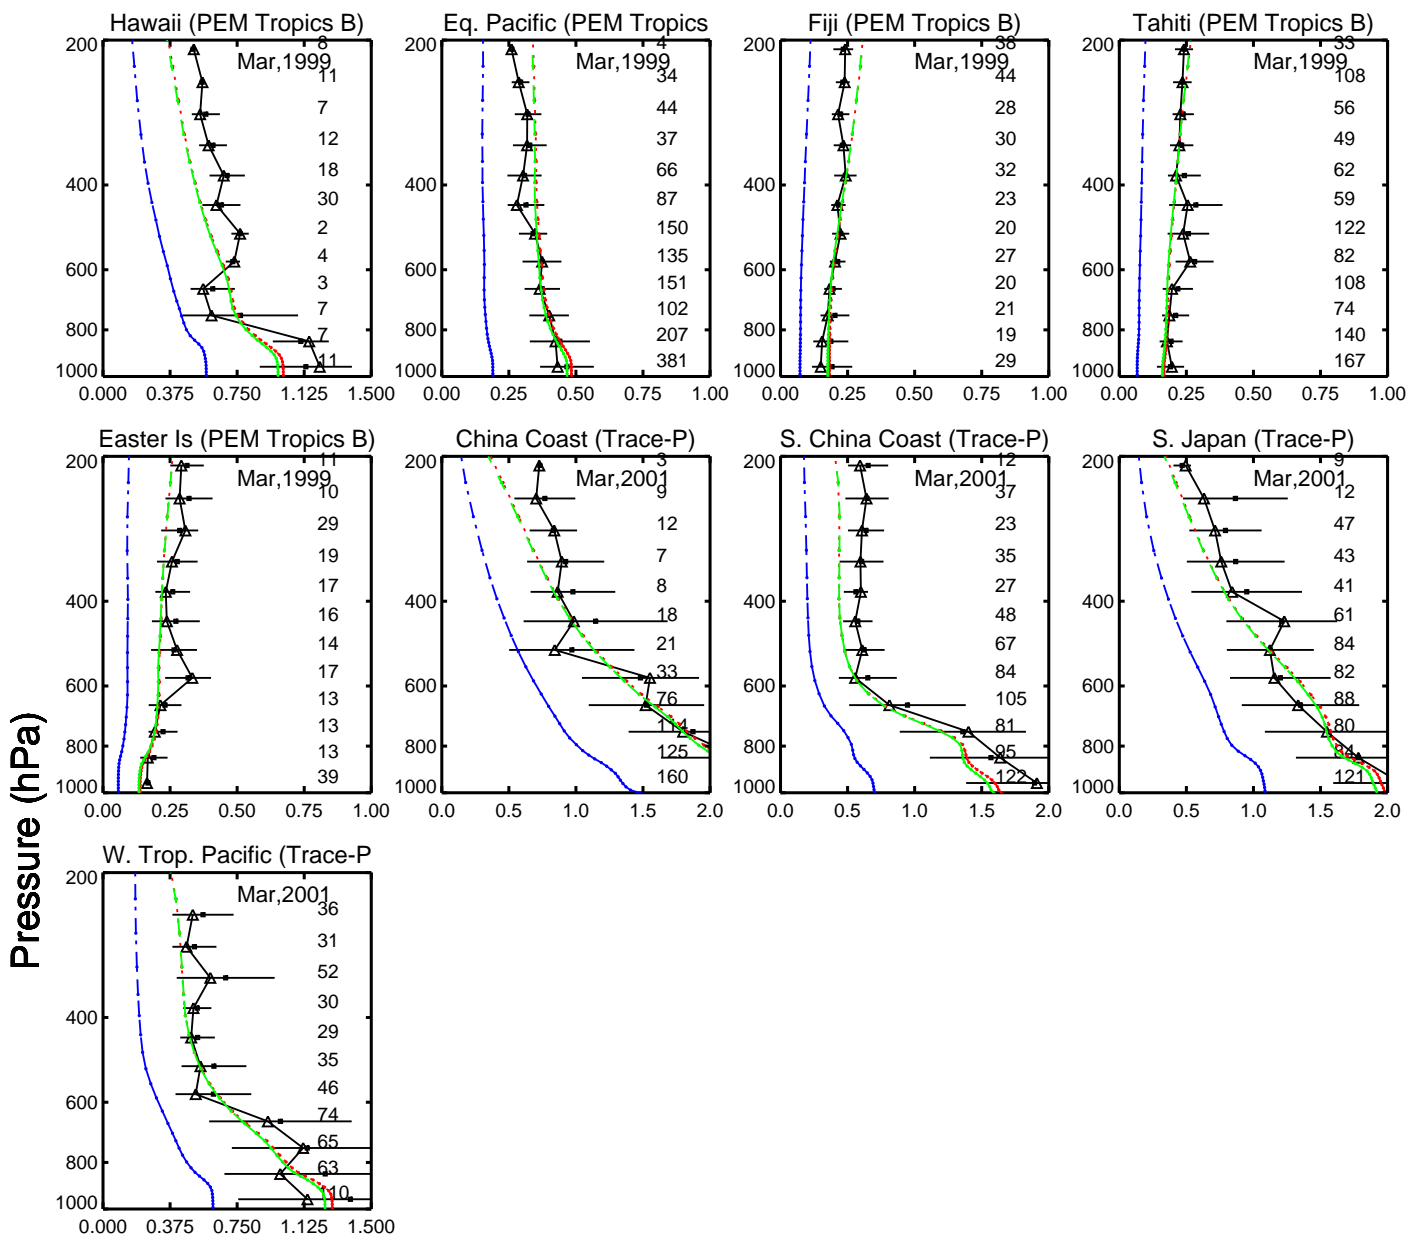

Red: GCC\_12.8.0 (2016); Green: GCC\_12.9.0 (2016); Blue: GCC\_13.0.0 (2019)

Red: GCC\_12.8.0 (2016); Green: GCC\_12.9.0 (2016); Blue: GCC\_13.0.0 (2019)

Red: GCC\_12.8.0 (2016); Green: GCC\_12.9.0 (2016); Blue: GCC\_13.0.0 (2019)

C2H6 (ppb)