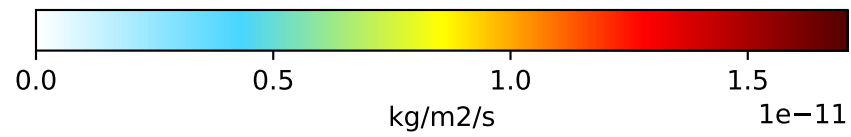

EmisNO_Lightning (AnnualMean)

GCC_13.0.0 (Ref)
4.0x5.0

GCC_13.2.0 (Dev)
4.0x5.0

Difference
Dev - Ref, Dynamic Range

Difference
Dev - Ref, Restricted Range [5%,95%]

Ratio
Dev/Ref, Dynamic Range

Ratio
Dev/Ref, Fixed Range