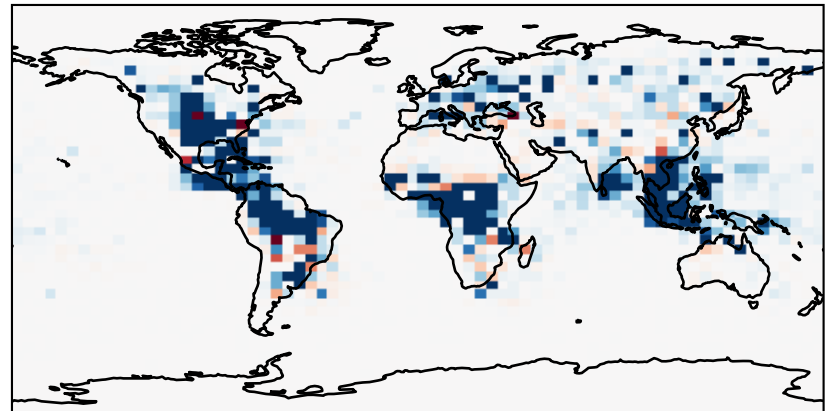

EmisNO_Lightning (AnnualMean)

GCC_13.0.0 (Ref)
4.0x5.0

GCC_13.2.0 (Dev)
4.0x5.0

Difference
Dev - Ref, Dynamic Range

Difference
Dev - Ref, Restricted Range [5%,95%]

Ratio
Dev/Ref, Dynamic Range

Ratio
Dev/Ref, Fixed Range