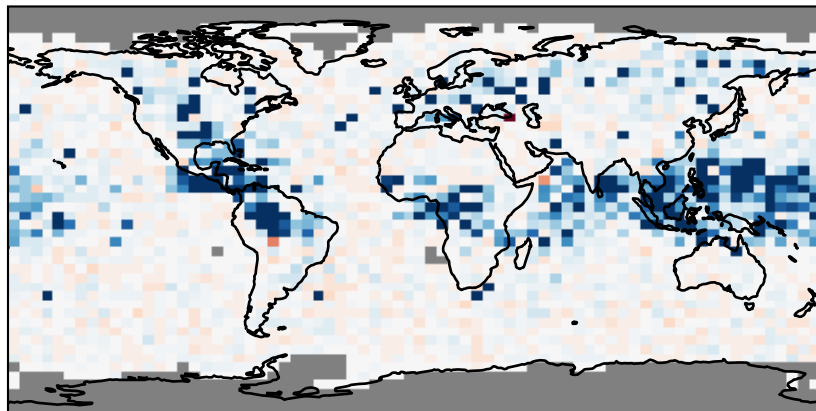

EmisNO_Lightning (AnnualMean)

GCC_13.0.0 (Ref)
4.0x5.0

GCC_13.2.0 (Dev)
4.0x5.0

Difference
Dev - Ref, Dynamic Range

Difference
Dev - Ref, Restricted Range [5%,95%]

Ratio
Dev/Ref, Dynamic Range

Ratio
Dev/Ref, Fixed Range