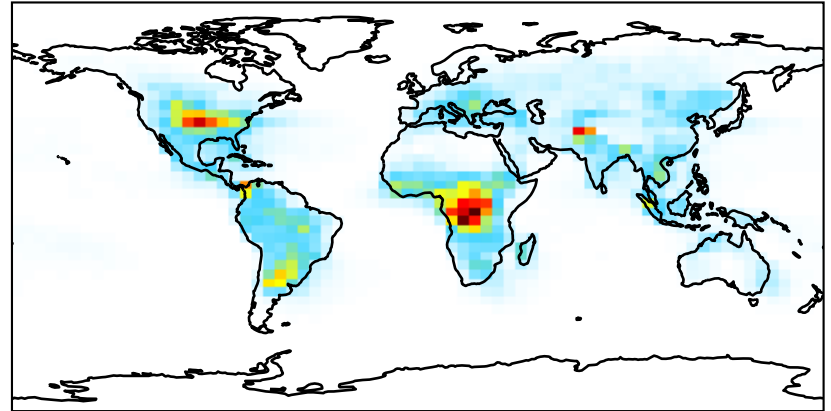

EmisNO_Lightning (AnnualMean)

GCC_13.0.0 (Ref)
4.0x5.0

GCC_13.2.0 (Dev)
4.0x5.0

Difference
Dev - Ref, Dynamic Range

Difference
Dev - Ref, Restricted Range [5%,95%]

Ratio
Dev/Ref, Dynamic Range

Ratio
Dev/Ref, Fixed Range