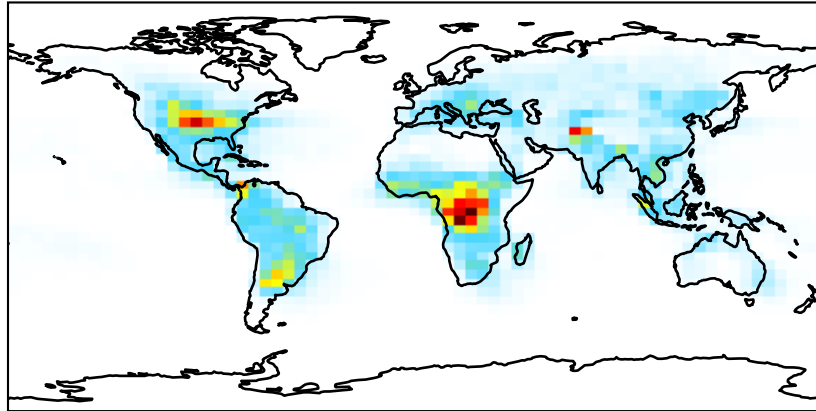

EmisNO_Lightning (AnnualMean)

GCC_13.0.0 (Ref)
4.0x5.0

GCC_13.2.0 (Dev)
4.0x5.0

Difference
Dev - Ref, Dynamic Range

Difference
Dev - Ref, Restricted Range [5%,95%]

Ratio
Dev/Ref, Dynamic Range

Ratio
Dev/Ref, Fixed Range