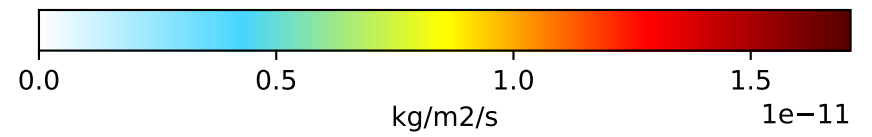

EmisNO_Lightning (AnnualMean)

GCC_13.0.0 (Ref)
4.0x5.0

GCC_13.2.0 (Dev)
4.0x5.0

Difference
Dev - Ref, Dynamic Range

Difference
Dev - Ref, Restricted Range [5%,95%]

Ratio
Dev/Ref, Dynamic Range

Ratio
Dev/Ref, Fixed Range