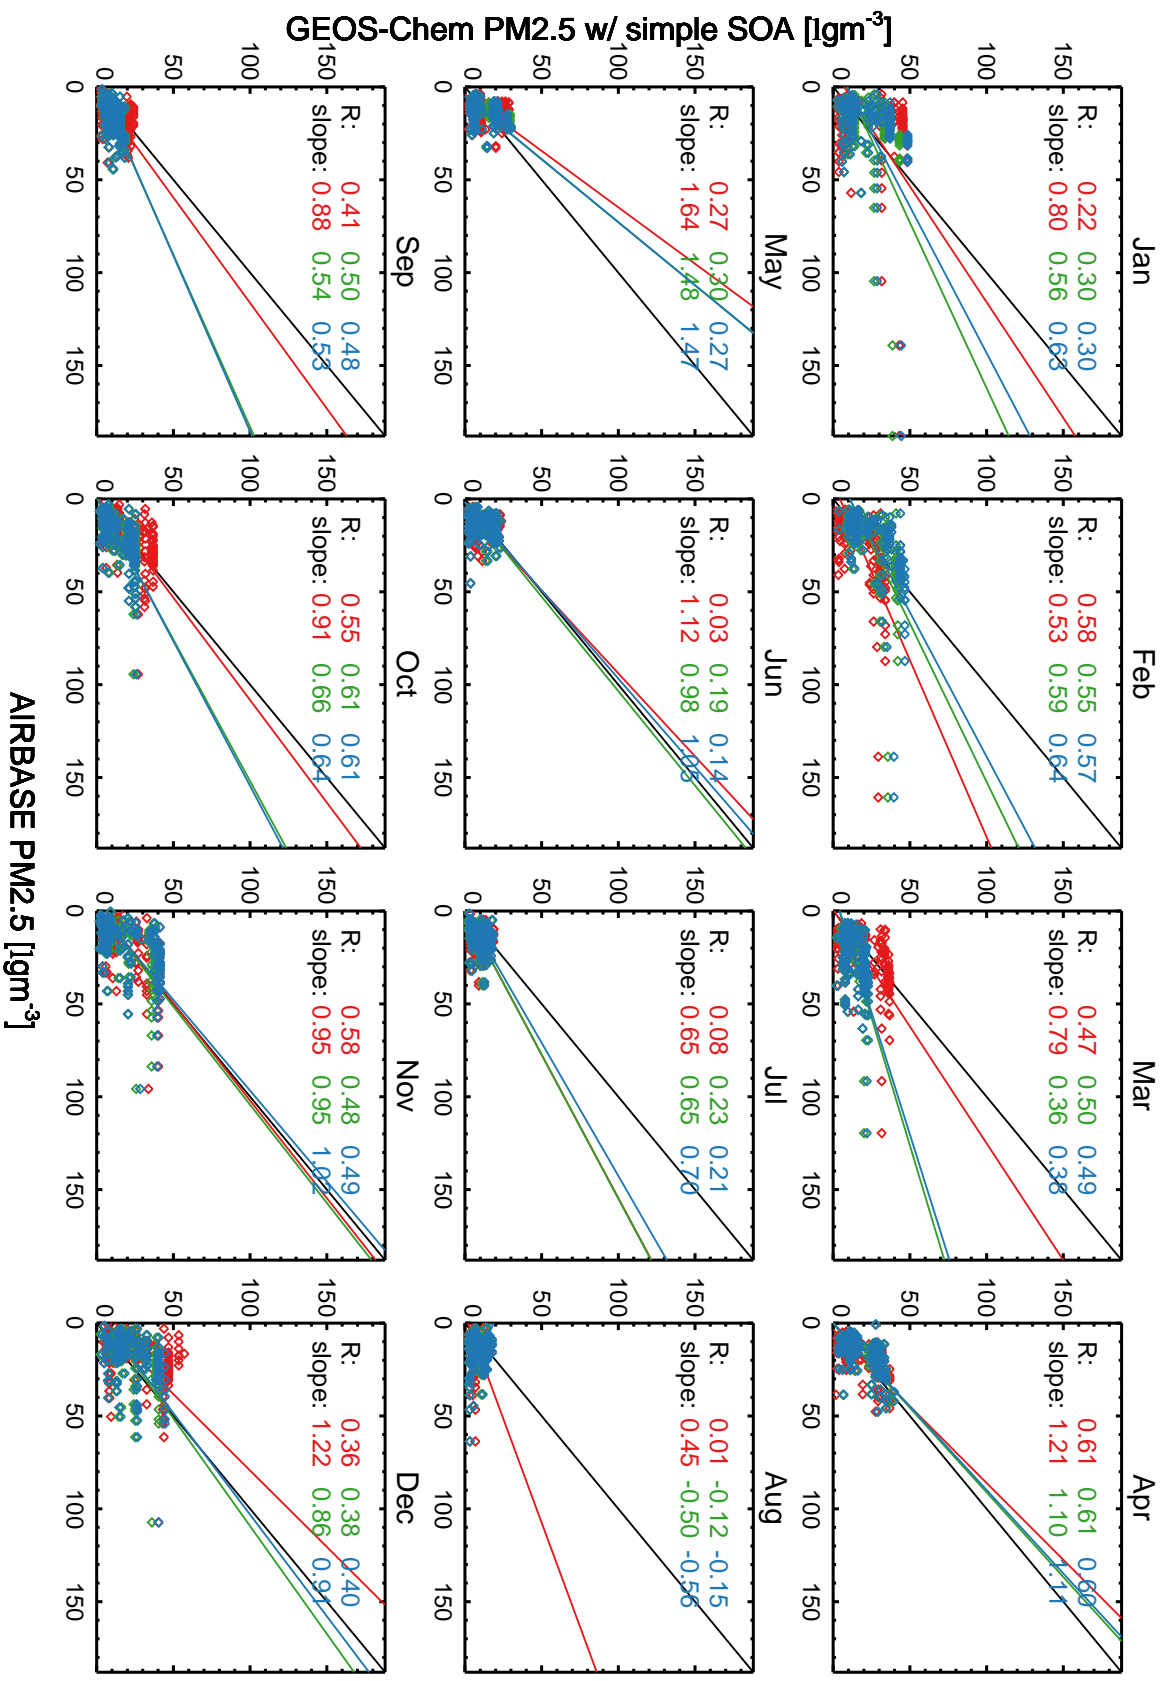

Red: GCC\_12.9.0 (2016); Green: GCC\_13.0.0 (2019); Blue: GCC\_13.2.0 (2019)

Red: GCC\_12.9.0 (2016); Green: GCC\_13.0.0 (2019); Blue: GCC\_13.2.0 (2019)

Red: GCC\_12.9.0 (2016); Green: GCC\_13.0.0 (2019); Blue: GCC\_13.2.0 (2019)

Red: GCC\_12.9.0 (2016); Green: GCC\_13.0.0 (2019); Blue: GCC\_13.2.0 (2019)