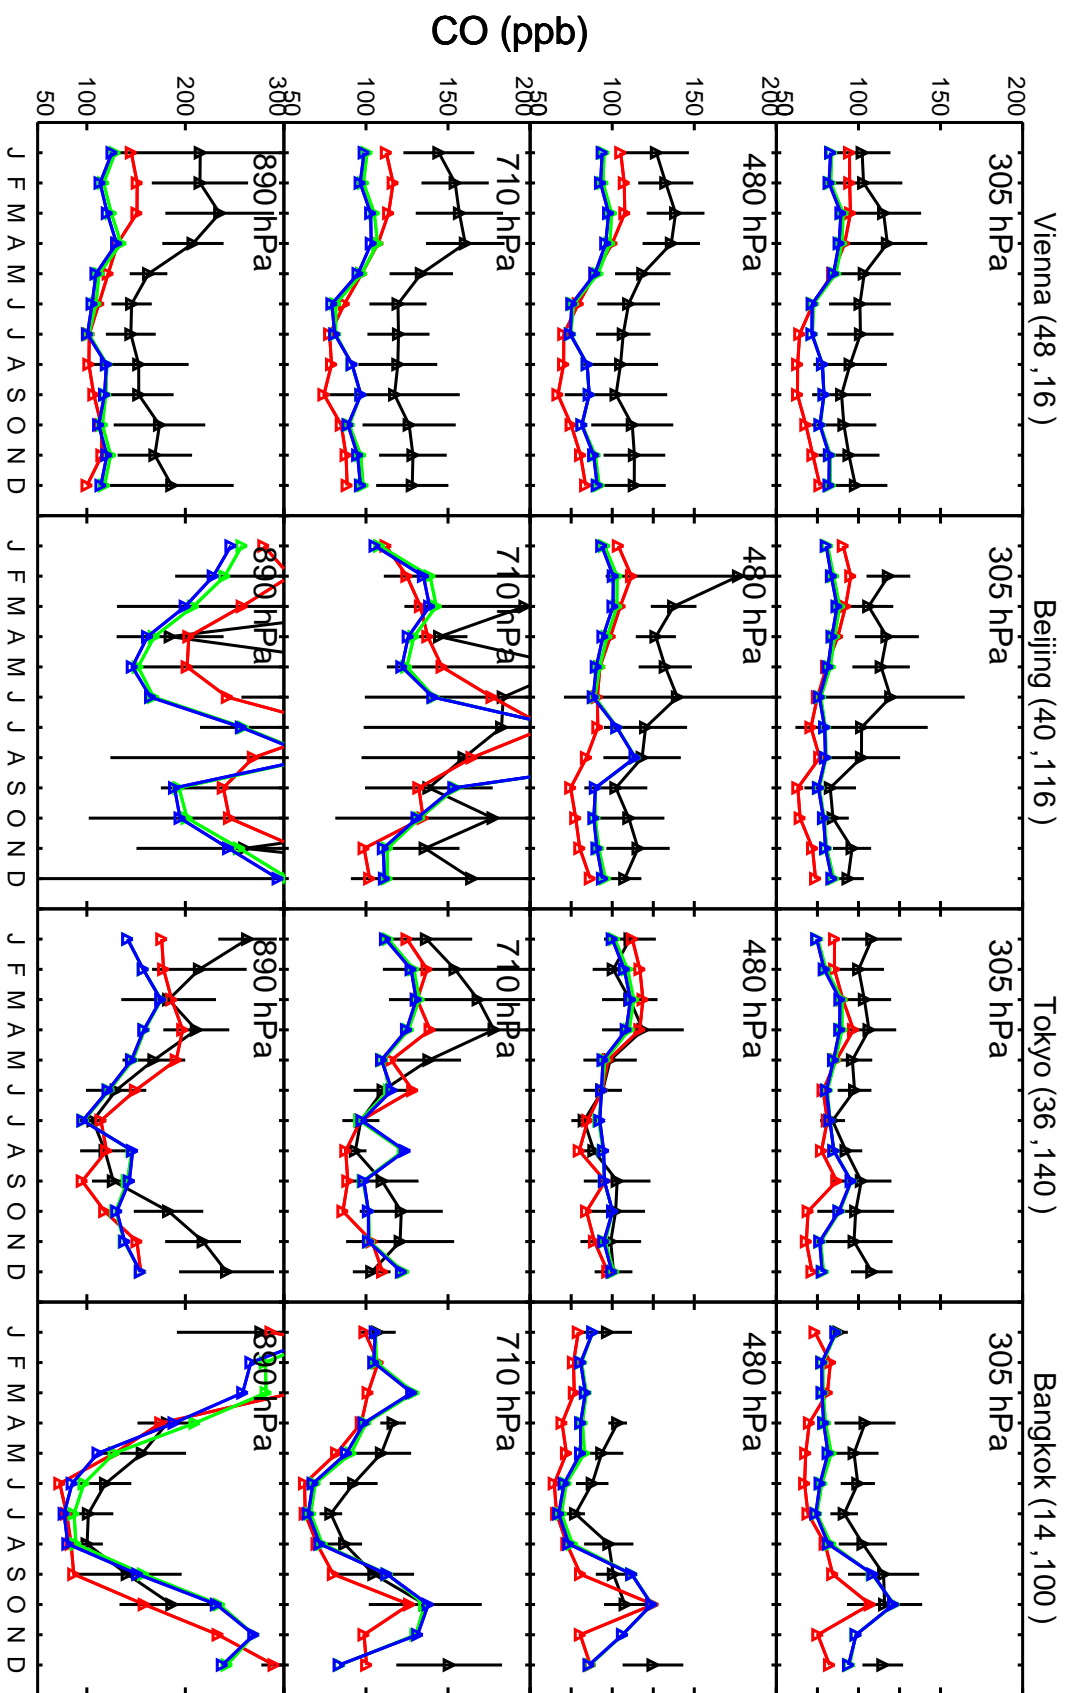

Red: GCC\_12.9.0 (2016); Green: GCC\_13.0.0 (2019); Blue: GCC\_13.2.0 (2019)

Red: GCC\_12.9.0 (2016); Green: GCC\_13.0.0 (2019); Blue: GCC\_13.2.0 (2019)

Red: GCC\_12.9.0 (2016); Green: GCC\_13.0.0 (2019); Blue: GCC\_13.2.0 (2019)

Red: GCC\_12.9.0 (2016); Green: GCC\_13.0.0 (2019); Blue: GCC\_13.2.0 (2019)