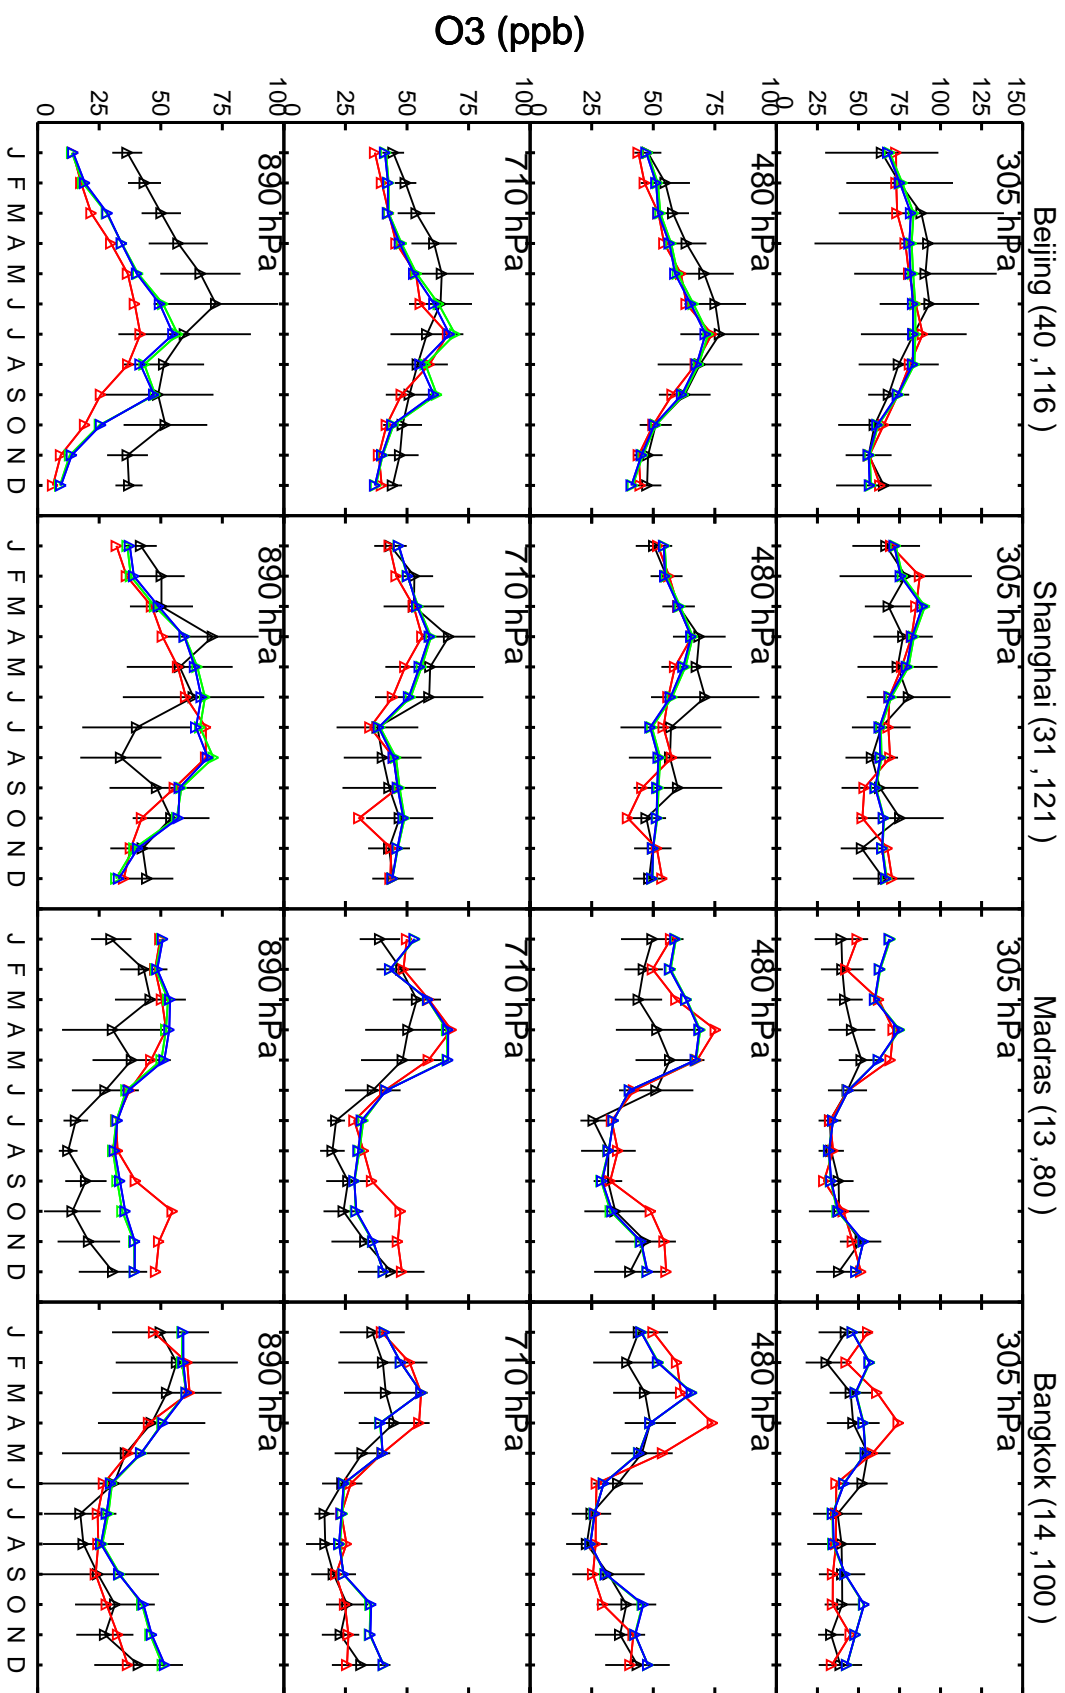

Red: GCC\_12.9.0 (2016); Green: GCC\_13.0.0 (2019); Blue: GCC\_13.2.0 (2019)

Red: GCC\_12.9.0 (2016); Green: GCC\_13.0.0 (2019); Blue: GCC\_13.2.0 (2019)

Red: GCC\_12.9.0 (2016); Green: GCC\_13.0.0 (2019); Blue: GCC\_13.2.0 (2019)

Red: GCC\_12.9.0 (2016); Green: GCC\_13.0.0 (2019); Blue: GCC\_13.2.0 (2019)

Red: GCC\_12.9.0 (2016); Green: GCC\_13.0.0 (2019); Blue: GCC\_13.2.0 (2019)