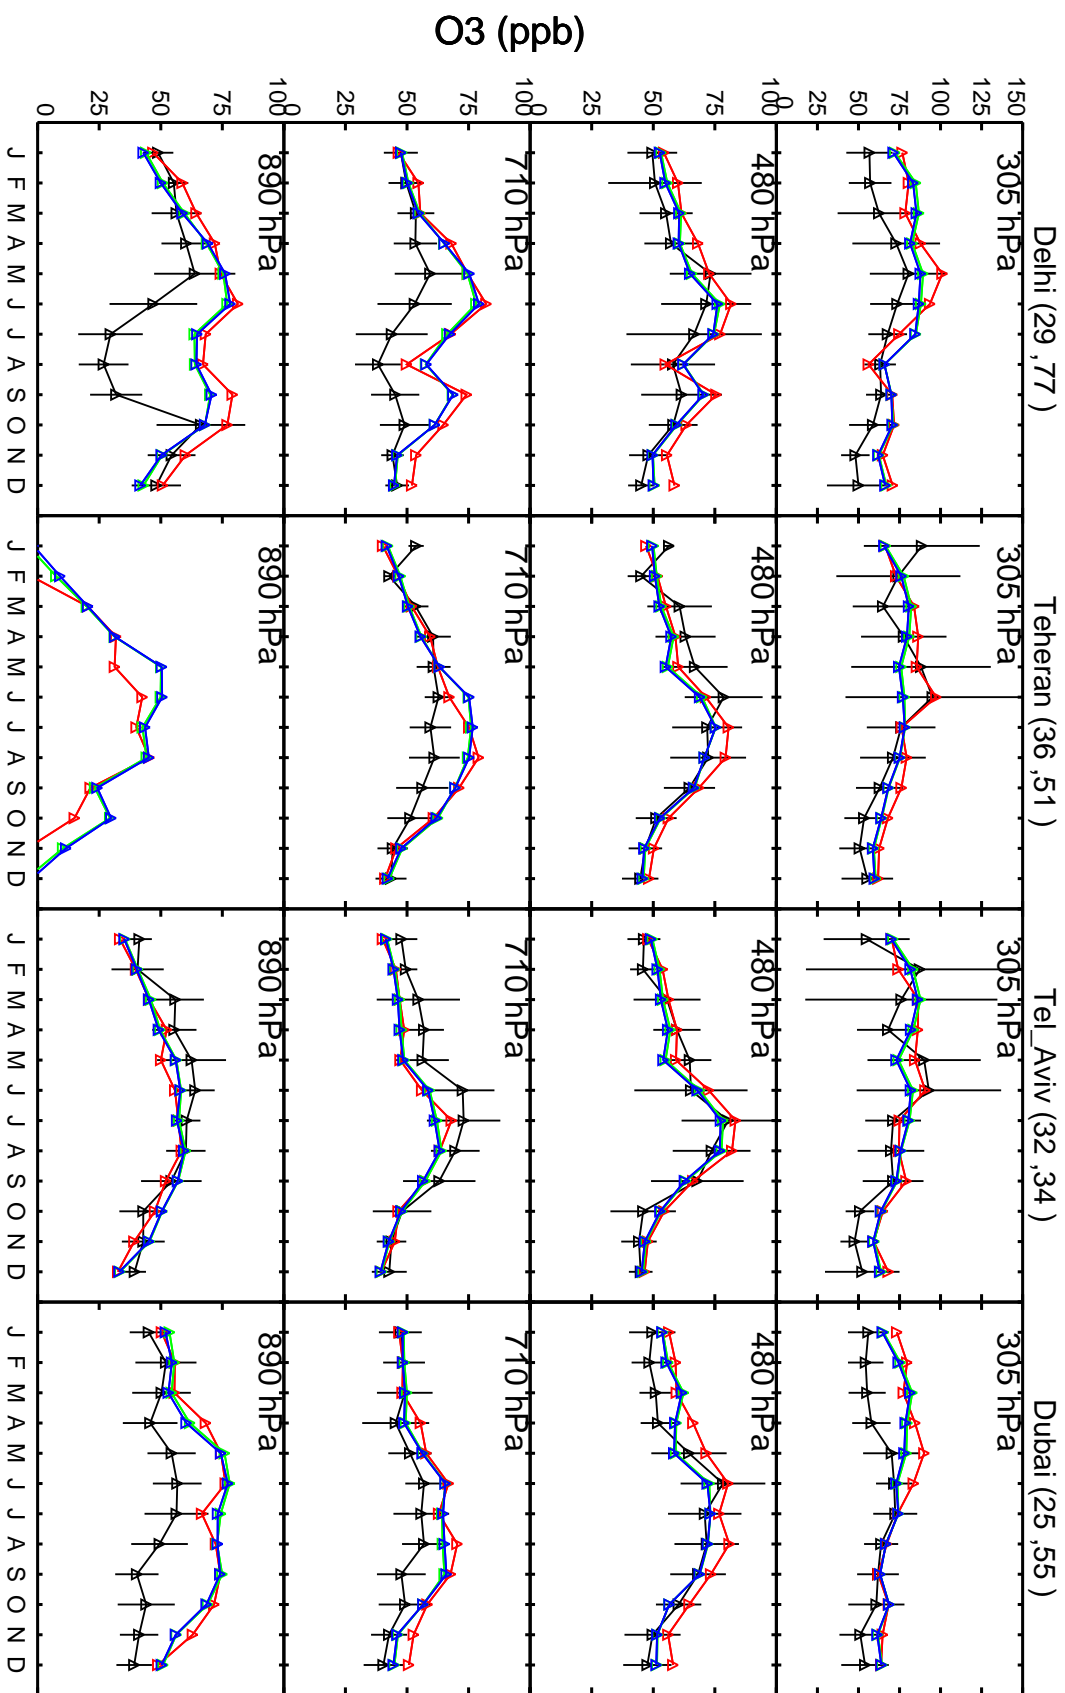

Red: GCC\_12.9.0 (2016); Green: GCC\_13.0.0 (2019); Blue: GCC\_13.2.0 (2019)

Red: GCC\_12.9.0 (2016); Green: GCC\_13.0.0 (2019); Blue: GCC\_13.2.0 (2019)

Red: GCC\_12.9.0 (2016); Green: GCC\_13.0.0 (2019); Blue: GCC\_13.2.0 (2019)

Red: GCC\_12.9.0 (2016); Green: GCC\_13.0.0 (2019); Blue: GCC\_13.2.0 (2019)

Red: GCC\_12.9.0 (2016); Green: GCC\_13.0.0 (2019); Blue: GCC\_13.2.0 (2019)