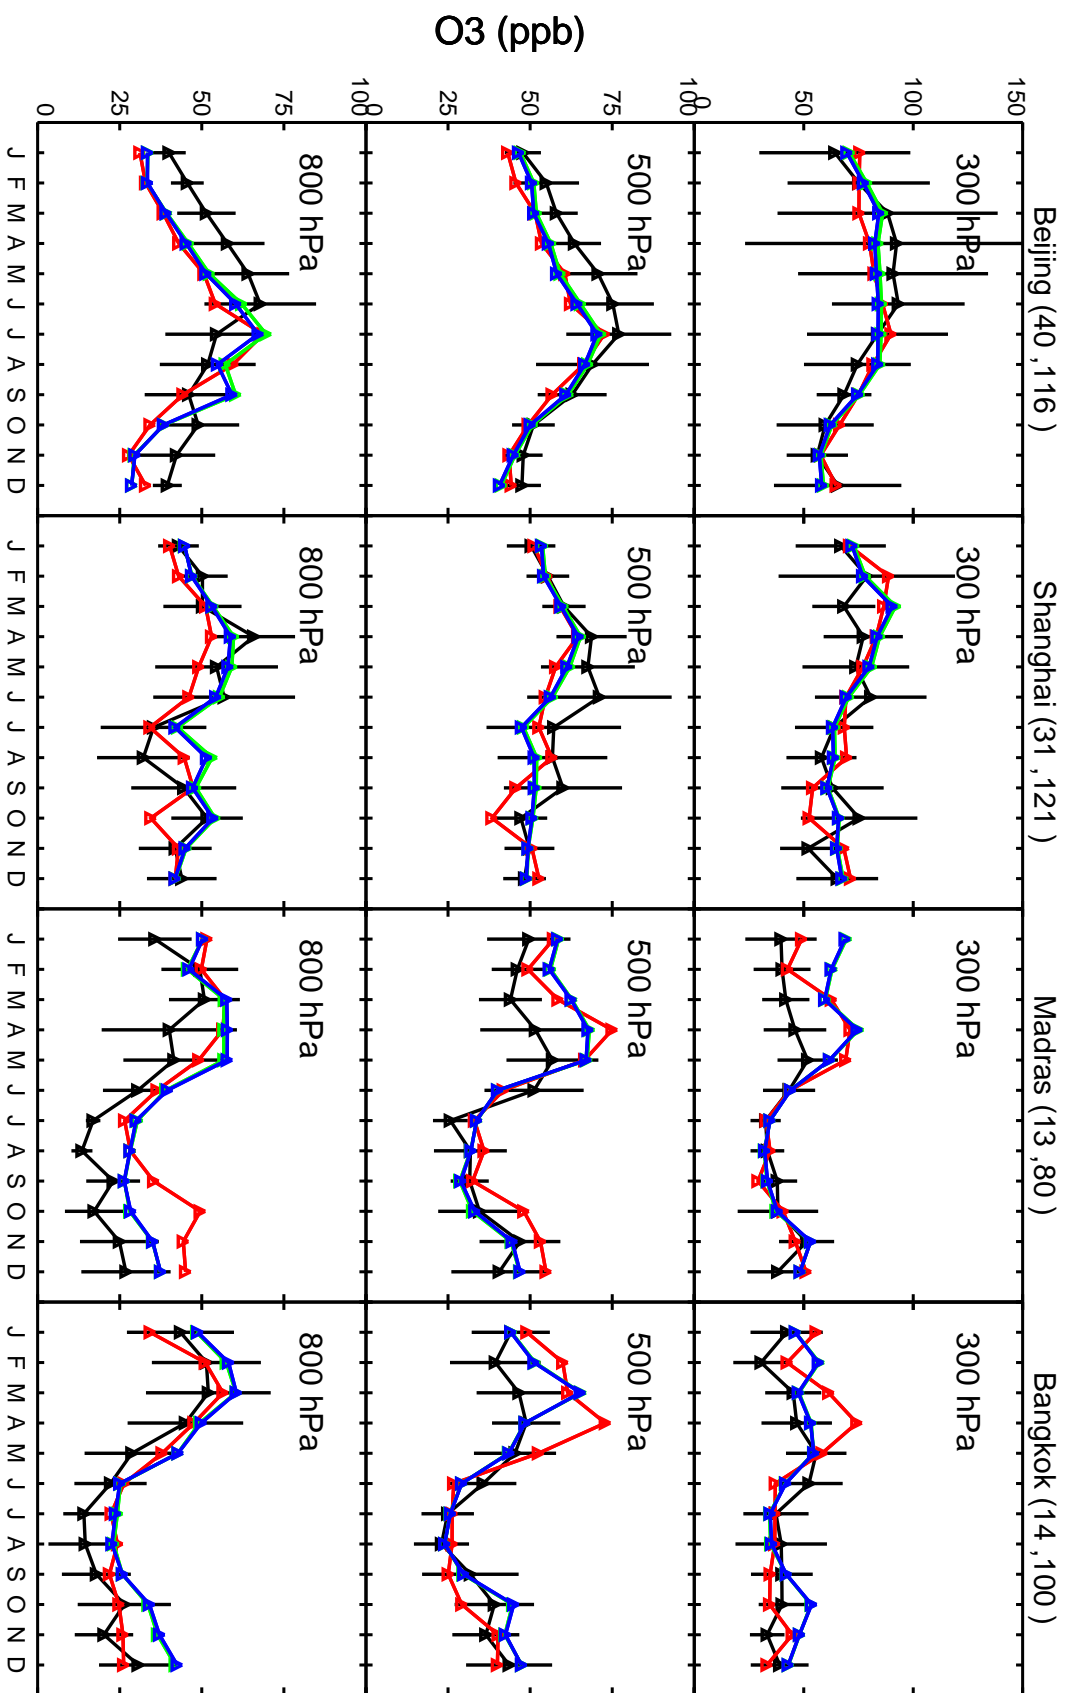

Red: GCC\_12.9.0 (2016); Green: GCC\_13.0.0 (2019); Blue: GCC\_13.2.0 (2019)

Red: GCC\_12.9.0 (2016); Green: GCC\_13.0.0 (2019); Blue: GCC\_13.2.0 (2019)

Red: GCC\_12.9.0 (2016); Green: GCC\_13.0.0 (2019); Blue: GCC\_13.2.0 (2019)

Red: GCC\_12.9.0 (2016); Green: GCC\_13.0.0 (2019); Blue: GCC\_13.2.0 (2019)

Red: GCC\_12.9.0 (2016); Green: GCC\_13.0.0 (2019); Blue: GCC\_13.2.0 (2019)