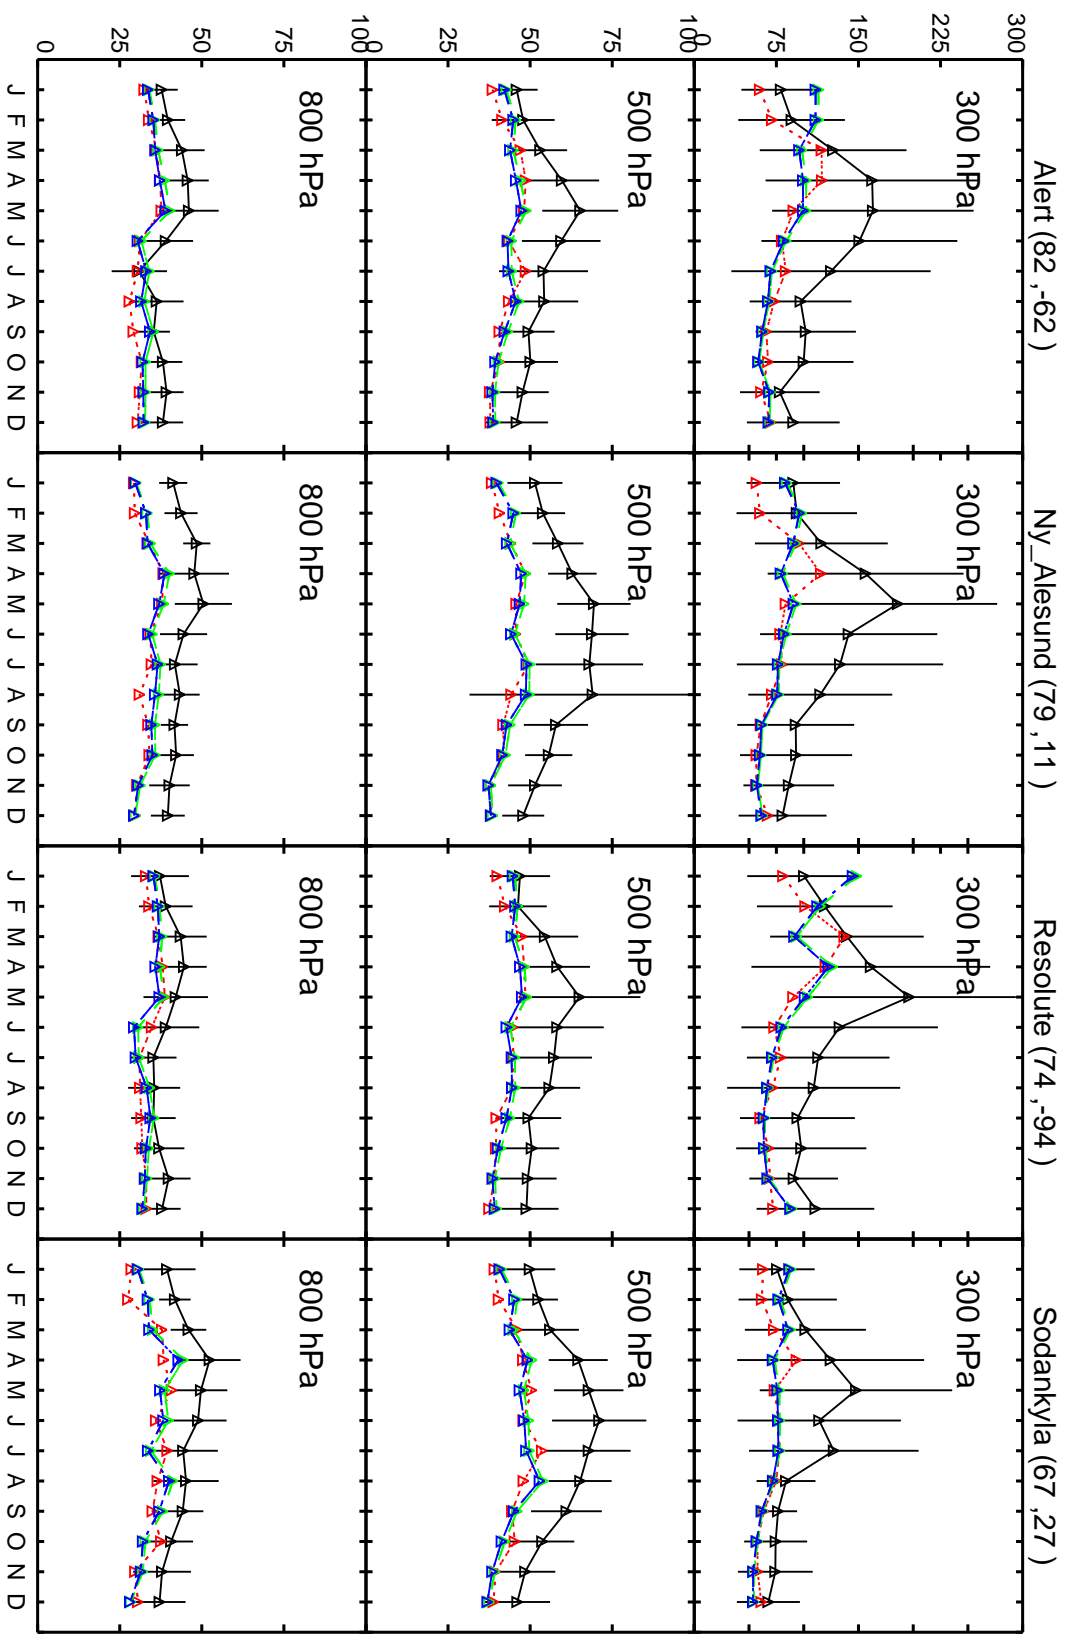

Red: GCC_12.9.0 (2016); Green: GCC_13.0.0 (2019); Blue: GCC_13.2.0 (2019)

Red: GCC_12.9.0 (2016); Green: GCC_13.0.0 (2019); Blue: GCC_13.2.0 (2019)

Red: GCC_12.9.0 (2016); Green: GCC_13.0.0 (2019); Blue: GCC_13.2.0 (2019)

Red: GCC_12.9.0 (2016); Green: GCC_13.0.0 (2019); Blue: GCC_13.2.0 (2019)