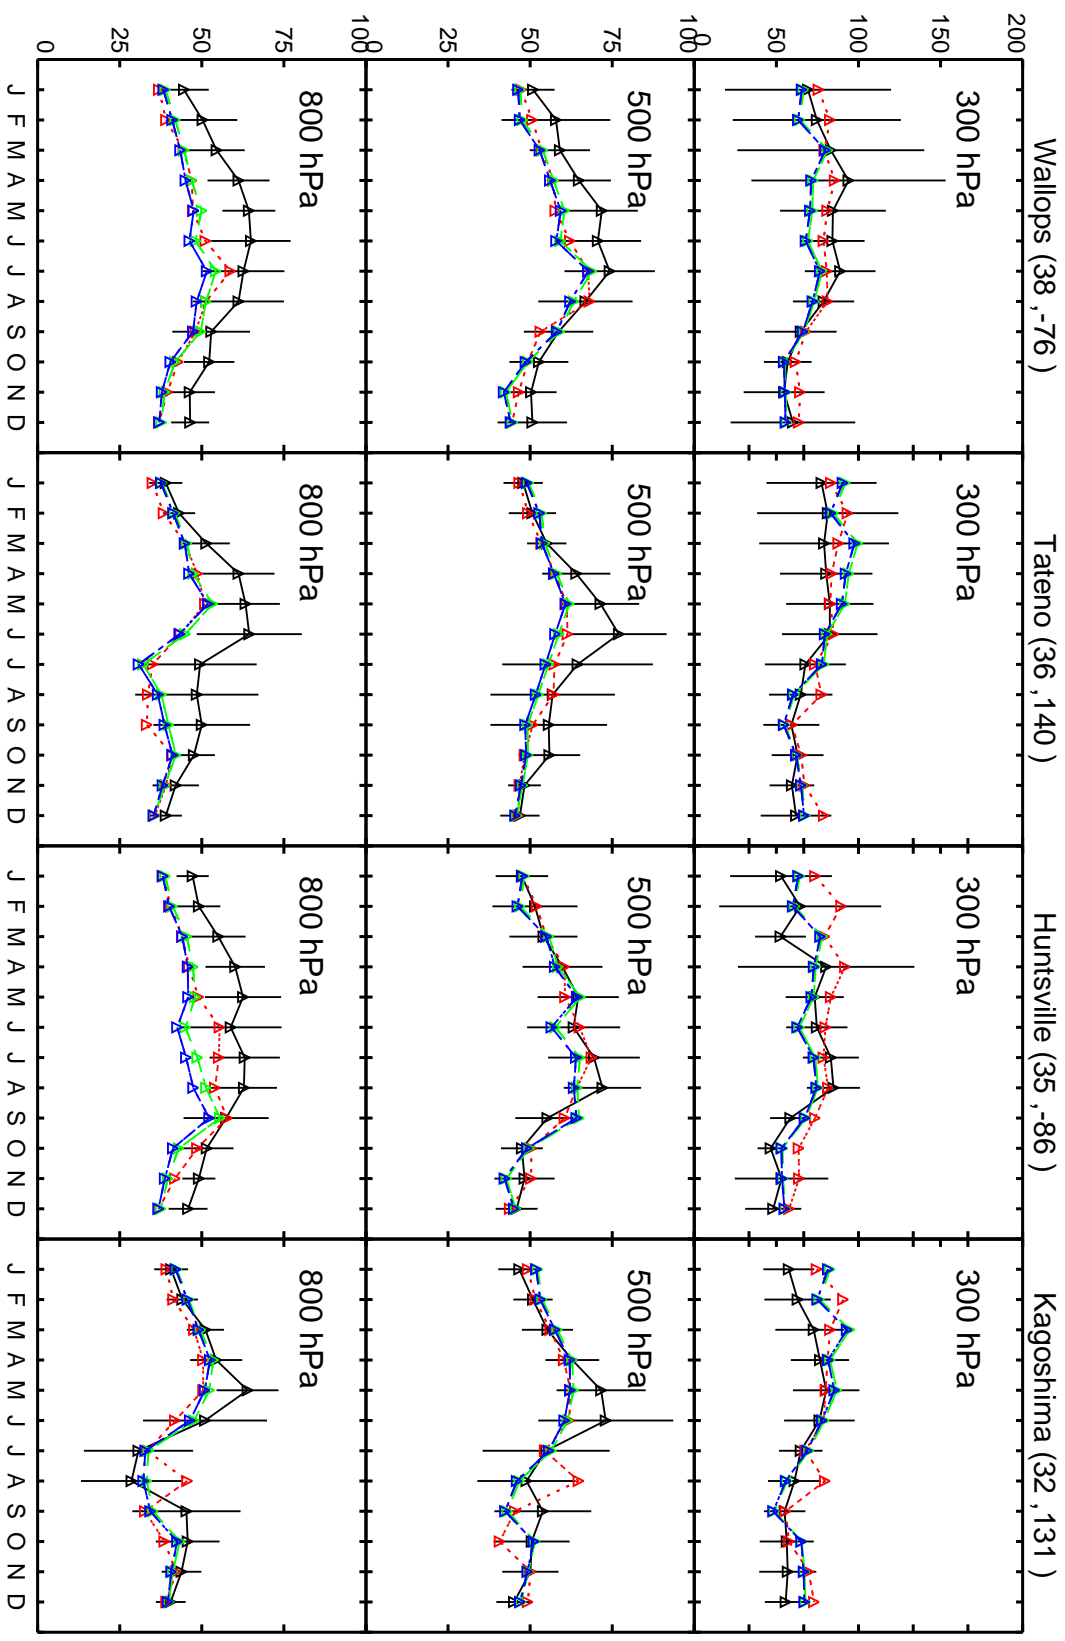

Red: GCC_12.9.0 (2016); Green: GCC_13.0.0 (2019); Blue: GCC_13.2.0 (2019)

Red: GCC_12.9.0 (2016); Green: GCC_13.0.0 (2019); Blue: GCC_13.2.0 (2019)

Red: GCC_12.9.0 (2016); Green: GCC_13.0.0 (2019); Blue: GCC_13.2.0 (2019)

Red: GCC_12.9.0 (2016); Green: GCC_13.0.0 (2019); Blue: GCC_13.2.0 (2019)