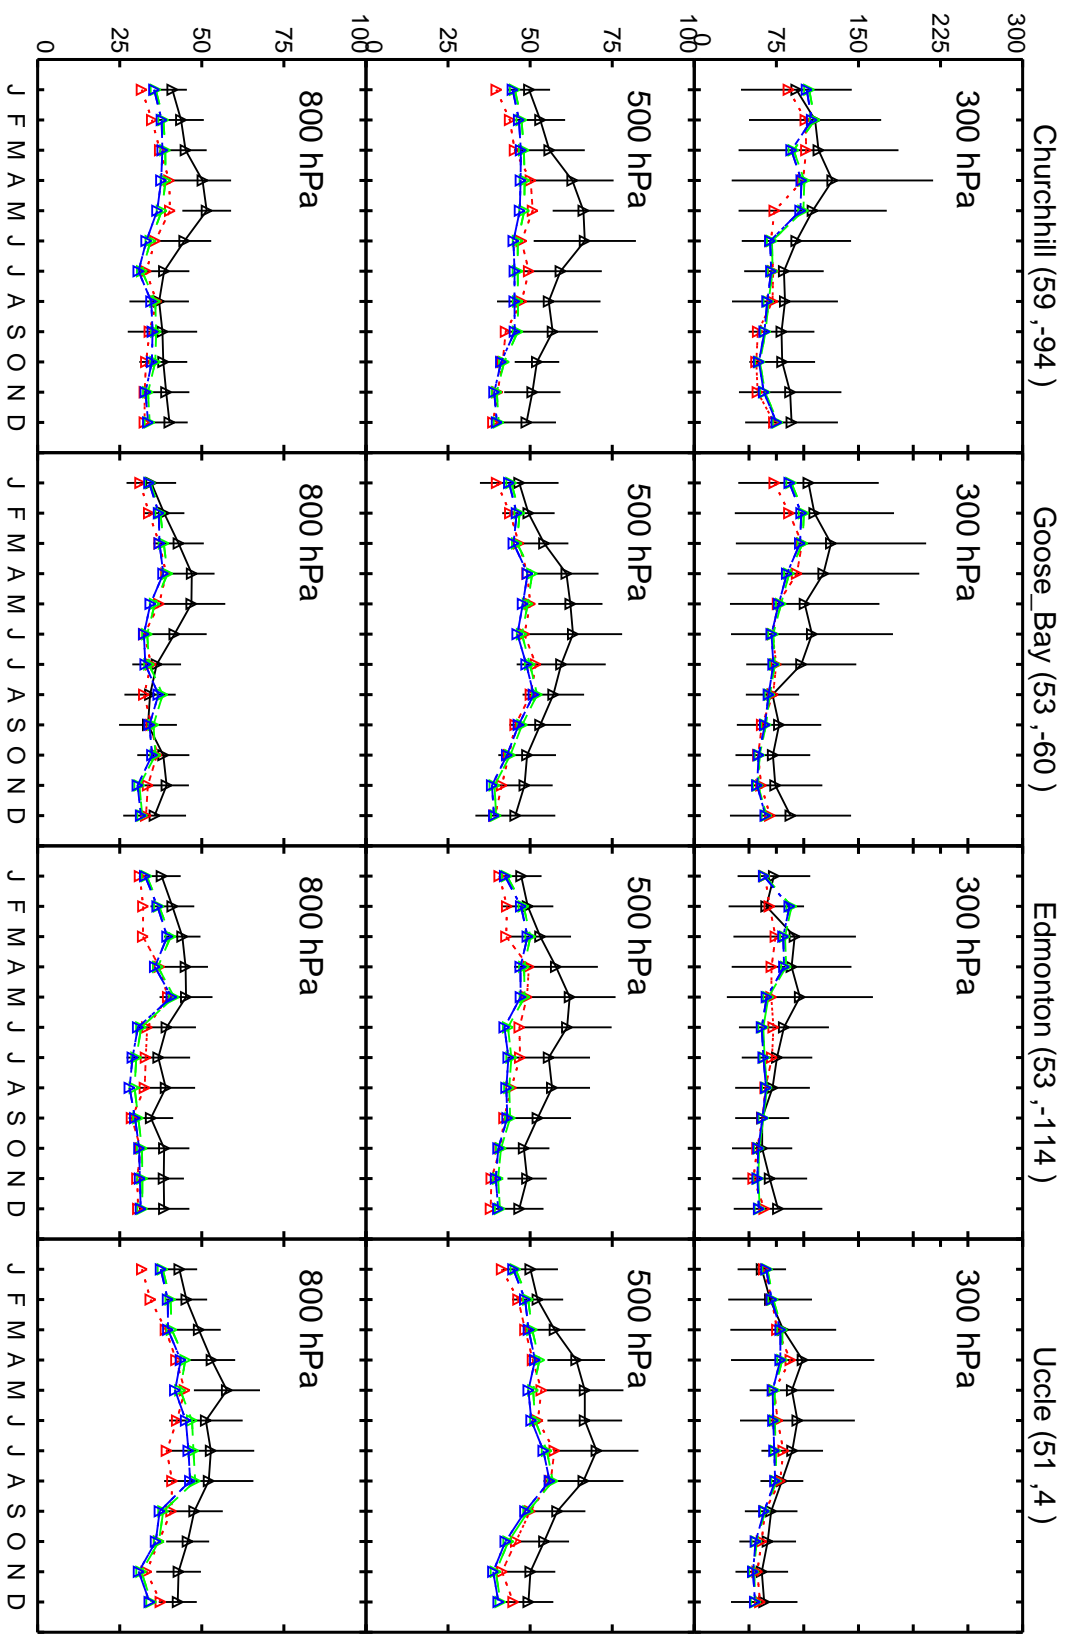

Red: GCC_12.9.0 (2016); Green: GCC_13.0.0 (2019); Blue: GCC_13.2.0 (2019)

Red: GCC_12.9.0 (2016); Green: GCC_13.0.0 (2019); Blue: GCC_13.2.0 (2019)

Red: GCC_12.9.0 (2016); Green: GCC_13.0.0 (2019); Blue: GCC_13.2.0 (2019)

Red: GCC_12.9.0 (2016); Green: GCC_13.0.0 (2019); Blue: GCC_13.2.0 (2019)