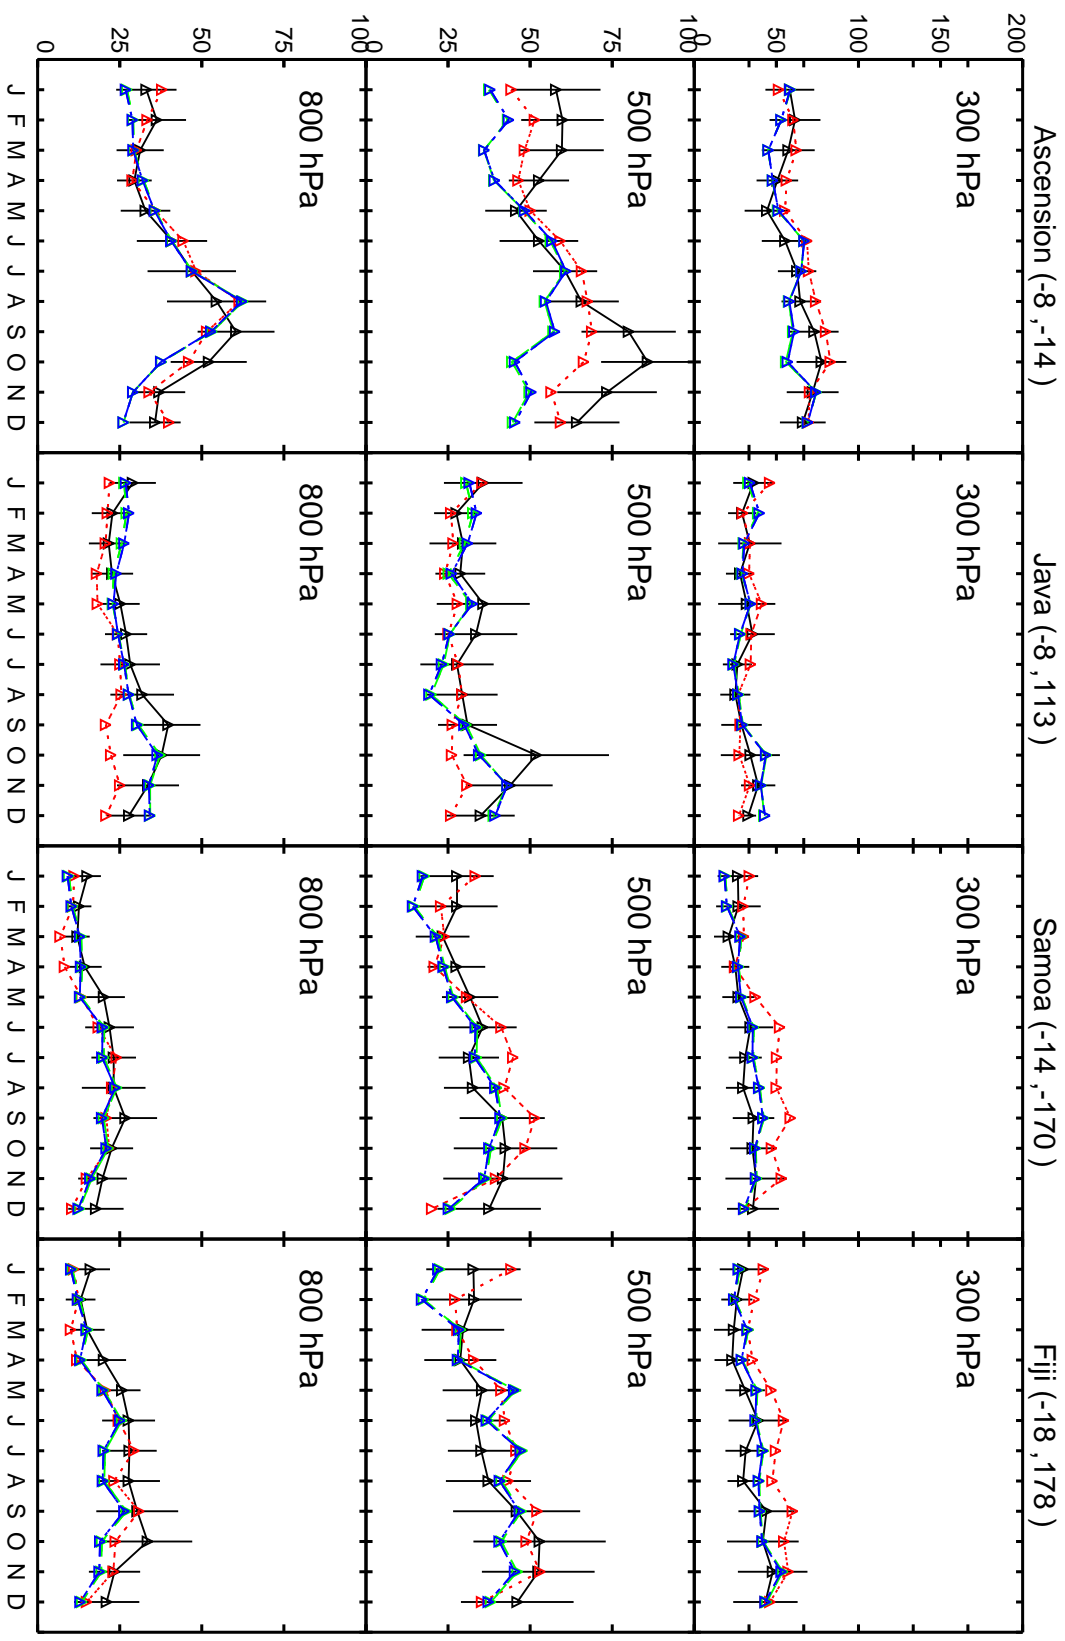

Red: GCC_12.9.0 (2016); Green: GCC_13.0.0 (2019); Blue: GCC_13.2.0 (2019)

Red: GCC_12.9.0 (2016); Green: GCC_13.0.0 (2019); Blue: GCC_13.2.0 (2019)

Red: GCC_12.9.0 (2016); Green: GCC_13.0.0 (2019); Blue: GCC_13.2.0 (2019)

Red: GCC_12.9.0 (2016); Green: GCC_13.0.0 (2019); Blue: GCC_13.2.0 (2019)