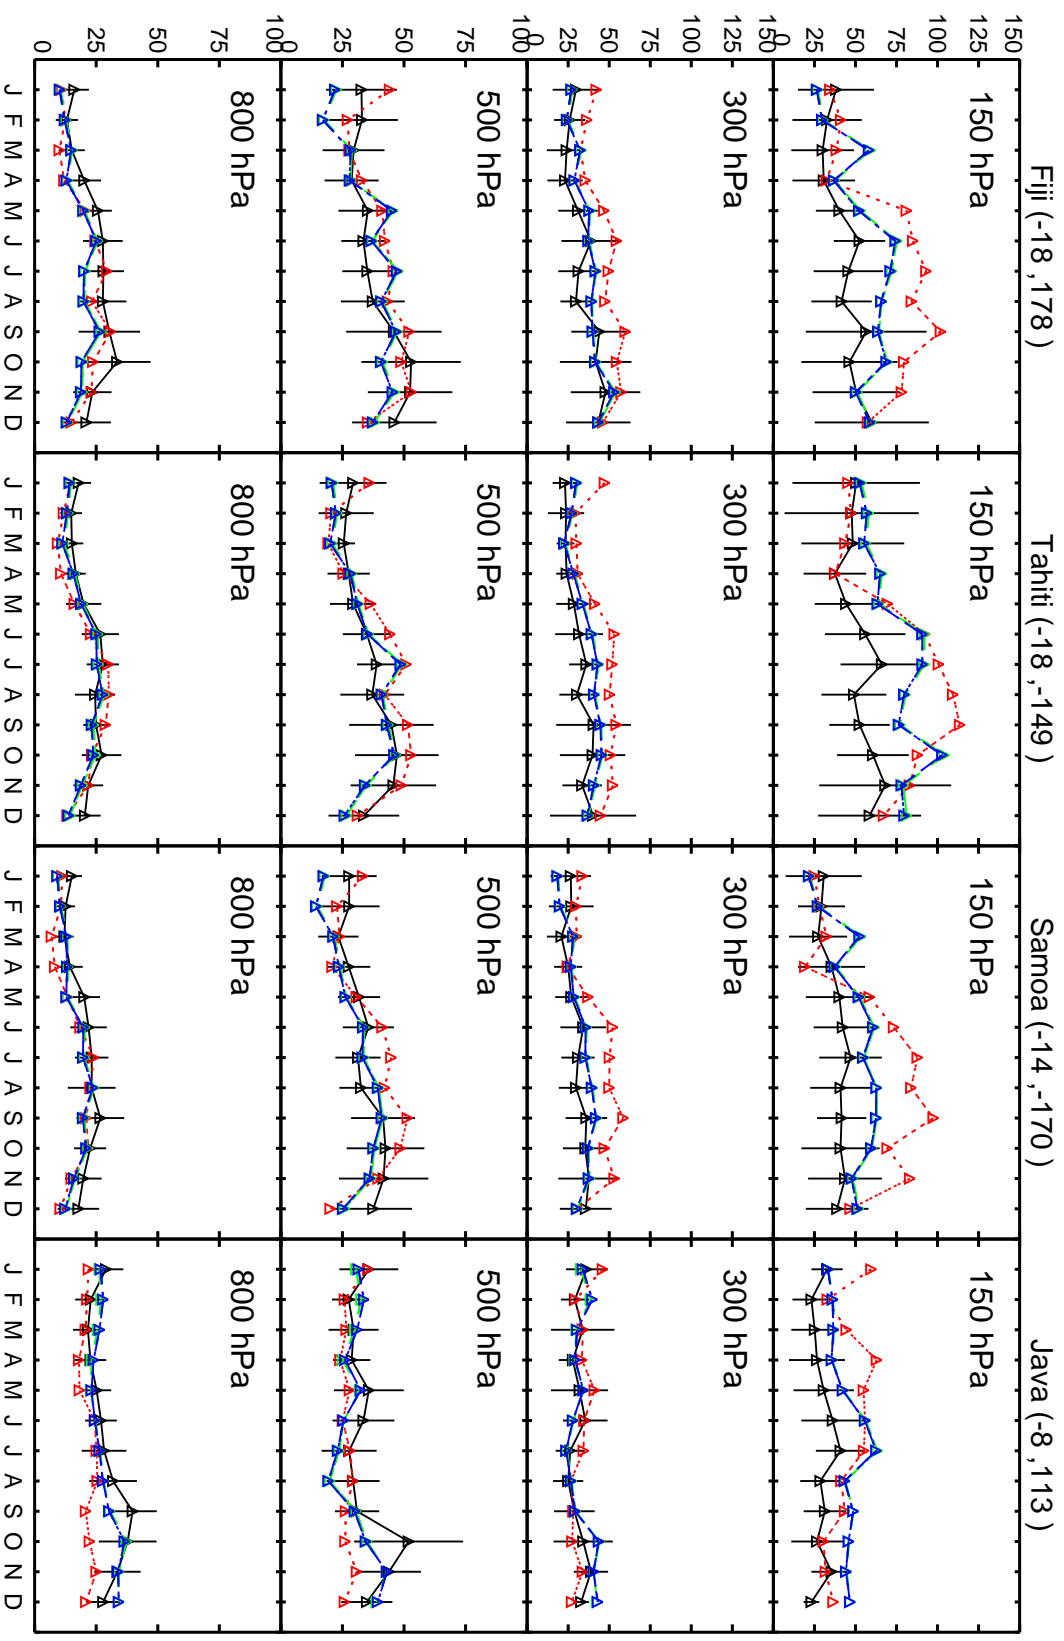

Red: GCC\_12.9.0 (2016); Green: GCC\_13.0.0 (2019); Blue: GCC\_13.2.0 (2019)

Red: GCC\_12.9.0 (2016); Green: GCC\_13.0.0 (2019); Blue: GCC\_13.2.0 (2019)