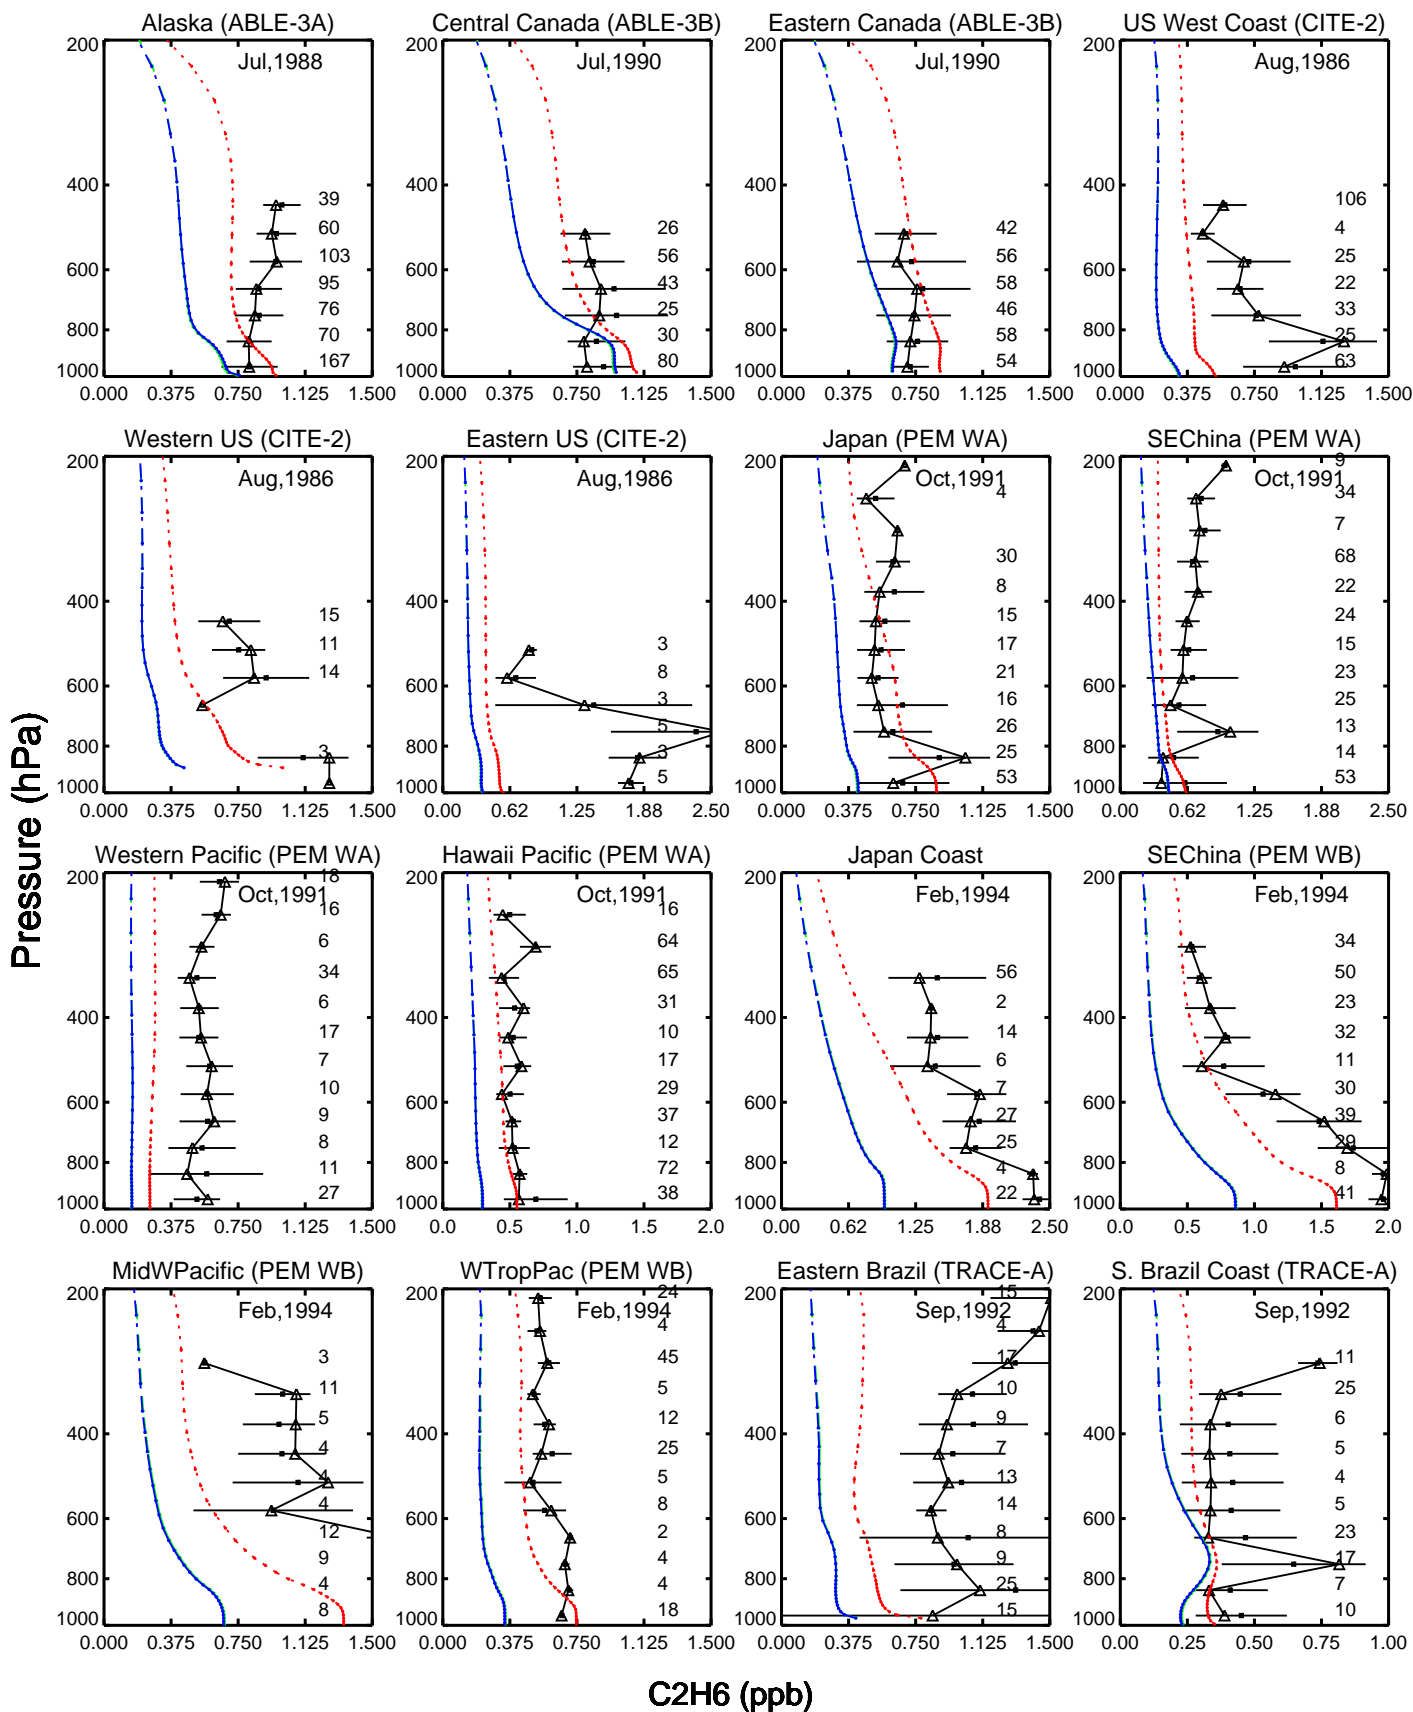

Red: GCC_12.9.0 (2016); Green: GCC_13.0.0 (2019); Blue: GCC_13.2.0 (2019)

Red: GCC_12.9.0 (2016); Green: GCC_13.0.0 (2019); Blue: GCC_13.2.0 (2019)

Red: GCC_12.9.0 (2016); Green: GCC_13.0.0 (2019); Blue: GCC_13.2.0 (2019)

C2H6 (ppb)