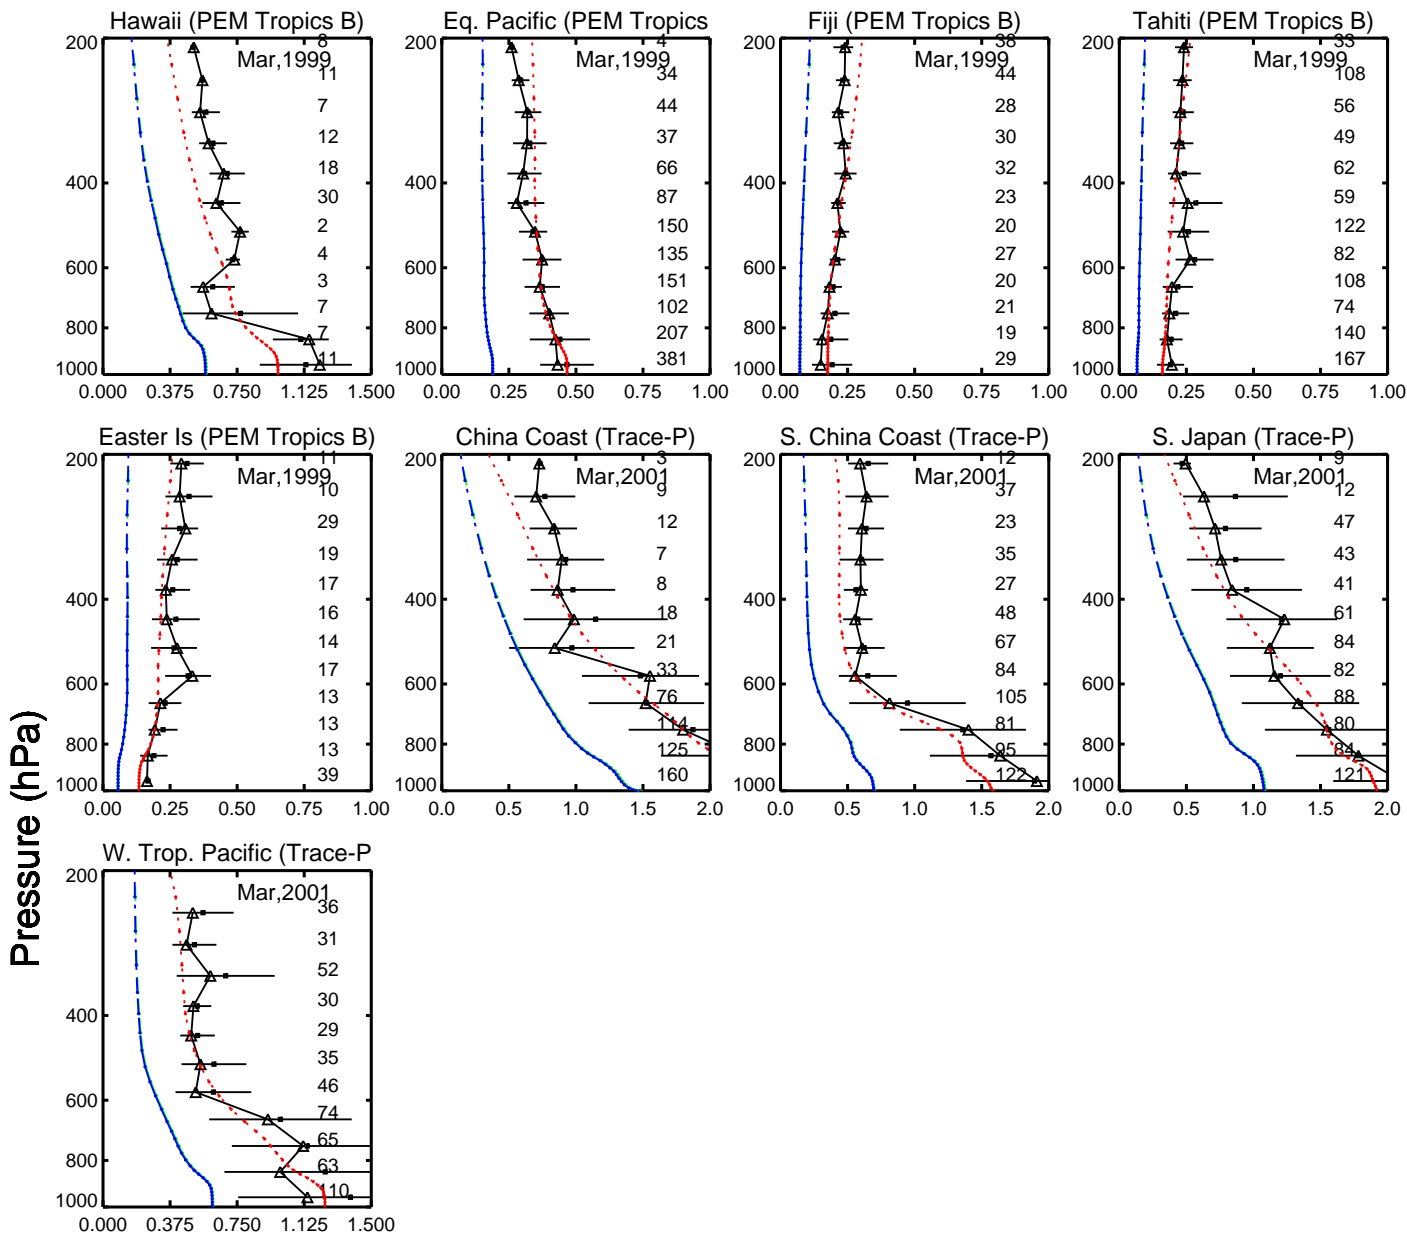

Red: GCC_12.9.0 (2016); Green: GCC_13.0.0 (2019); Blue: GCC_13.2.0 (2019)

Red: GCC_12.9.0 (2016); Green: GCC_13.0.0 (2019); Blue: GCC_13.2.0 (2019)

Red: GCC_12.9.0 (2016); Green: GCC_13.0.0 (2019); Blue: GCC_13.2.0 (2019)

C2H6 (ppb)