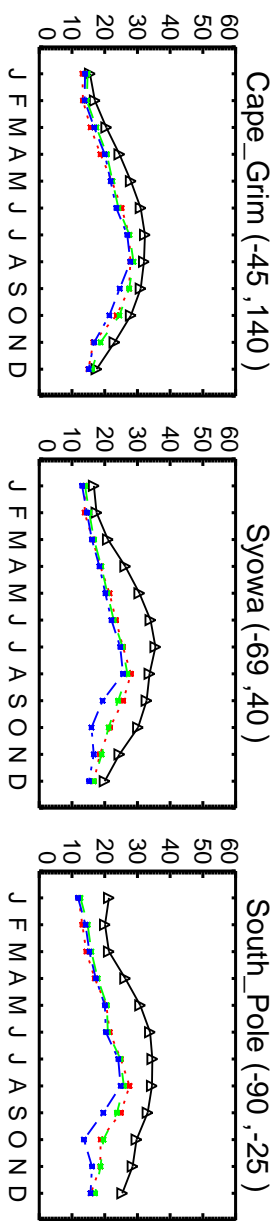

Red: GCC\_12.9.0 (2016); Green: GCC\_13.0.0 (2019); Blue: GCC\_13.2.0 (2019)

Red: GCC\_12.9.0 (2016); Green: GCC\_13.0.0 (2019); Blue: GCC\_13.2.0 (2019)

O3 (ppb)