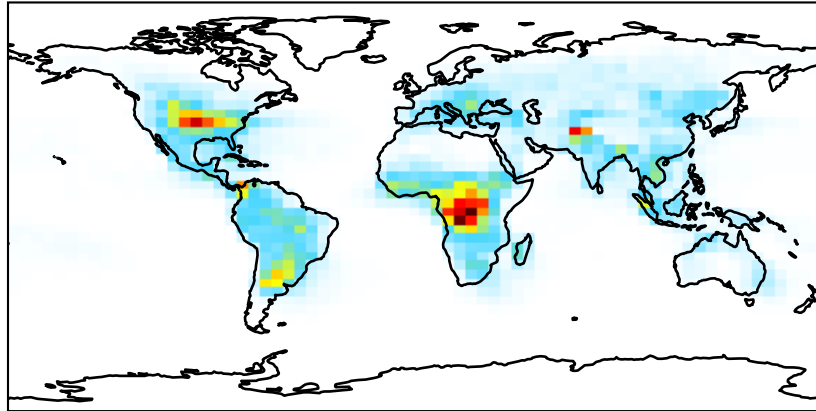

EmisNO_Lightning (AnnualMean)

GCC_13.2.0 (Ref)
4.0x5.0

GCHP_13.2.0 (Dev)
c48

Difference (1x1.25)
Dev - Ref, Dynamic Range

Difference (1x1.25)
Dev - Ref, Restricted Range [5%,95%]

Ratio (1x1.25)
Dev/Ref, Dynamic Range

Ratio (1x1.25)
Dev/Ref, Fixed Range