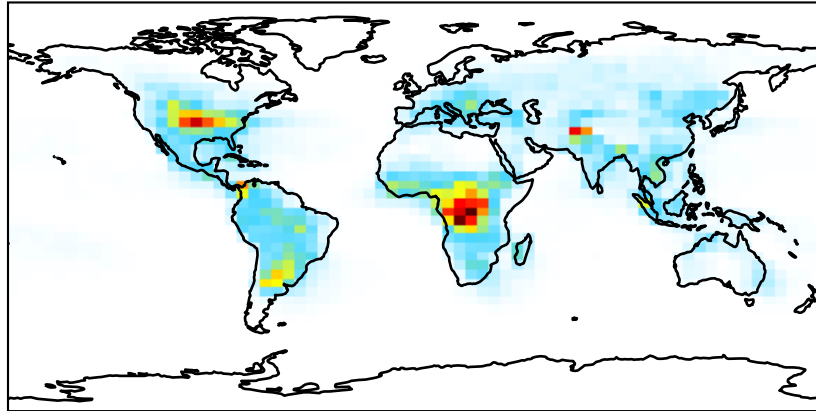

EmisNO_Lightning (AnnualMean)

GCC_13.2.0 (Ref)
4.0x5.0

GCC_13.2.0-LuoWetdep (Dev)
4.0x5.0

Difference
Dev - Ref, Dynamic Range

Difference
Dev - Ref, Restricted Range [5%,95%]

Ratio
Dev/Ref, Dynamic Range

Ratio
Dev/Ref, Fixed Range