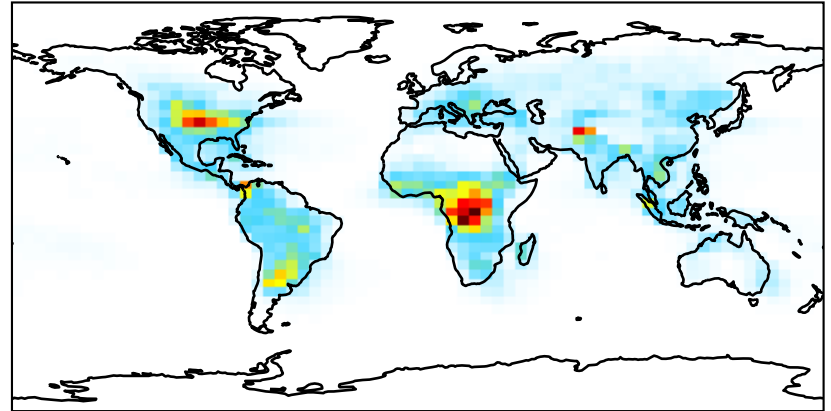

EmisNO_Lightning (AnnualMean)

GCC_13.2.0 (Ref)
4.0x5.0

GCC_13.2.0-LuoWetdep (Dev)
4.0x5.0

Difference
Dev - Ref, Dynamic Range

Difference
Dev - Ref, Restricted Range [5%,95%]

Ratio
Dev/Ref, Dynamic Range

Ratio
Dev/Ref, Fixed Range