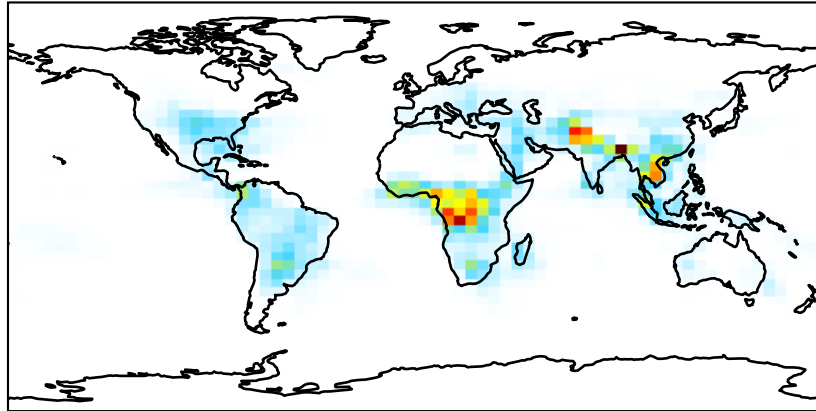

EmisNO_Lightning (Apr2019)

GCC_13.2.0 (Ref)
4.0x5.0

GCC_13.2.0-LuoWetdep (Dev)
4.0x5.0

Difference
Dev - Ref, Dynamic Range

Zero throughout domain
kg/m2/s

Difference
Dev - Ref, Restricted Range [5%,95%]

Zero throughout domain
kg/m2/s