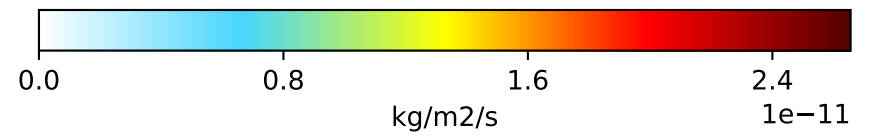

EmisNO_Lightning (Apr2019)

GCC_13.2.0 (Ref)
4.0x5.0

GCC_13.2.0-LuoWetdep (Dev)
4.0x5.0

Difference
Dev - Ref, Dynamic Range

Zero throughout domain
kg/m2/s

Difference
Dev - Ref, Restricted Range [5%,95%]

Zero throughout domain
kg/m2/s

Ratio
Dev/Ref, Dynamic Range

unitless

Ratio
Dev/Ref, Fixed Range

unitless