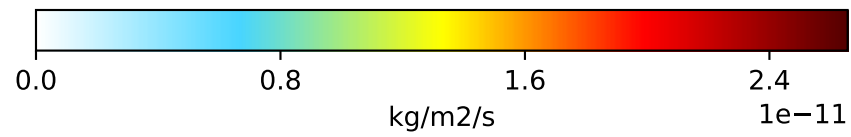

EmisNO_Lightning (Apr2019)

GCC_13.2.0 (Ref)
4.0x5.0

GCC_13.2.0-LuoWetdep (Dev)
4.0x5.0

Difference
Dev - Ref, Dynamic Range

Zero throughout domain
kg/m2/s

Difference
Dev - Ref, Restricted Range [5%,95%]

Zero throughout domain
kg/m2/s

Ratio
Dev/Ref, Dynamic Range

unitless

Ratio
Dev/Ref, Fixed Range

unitless