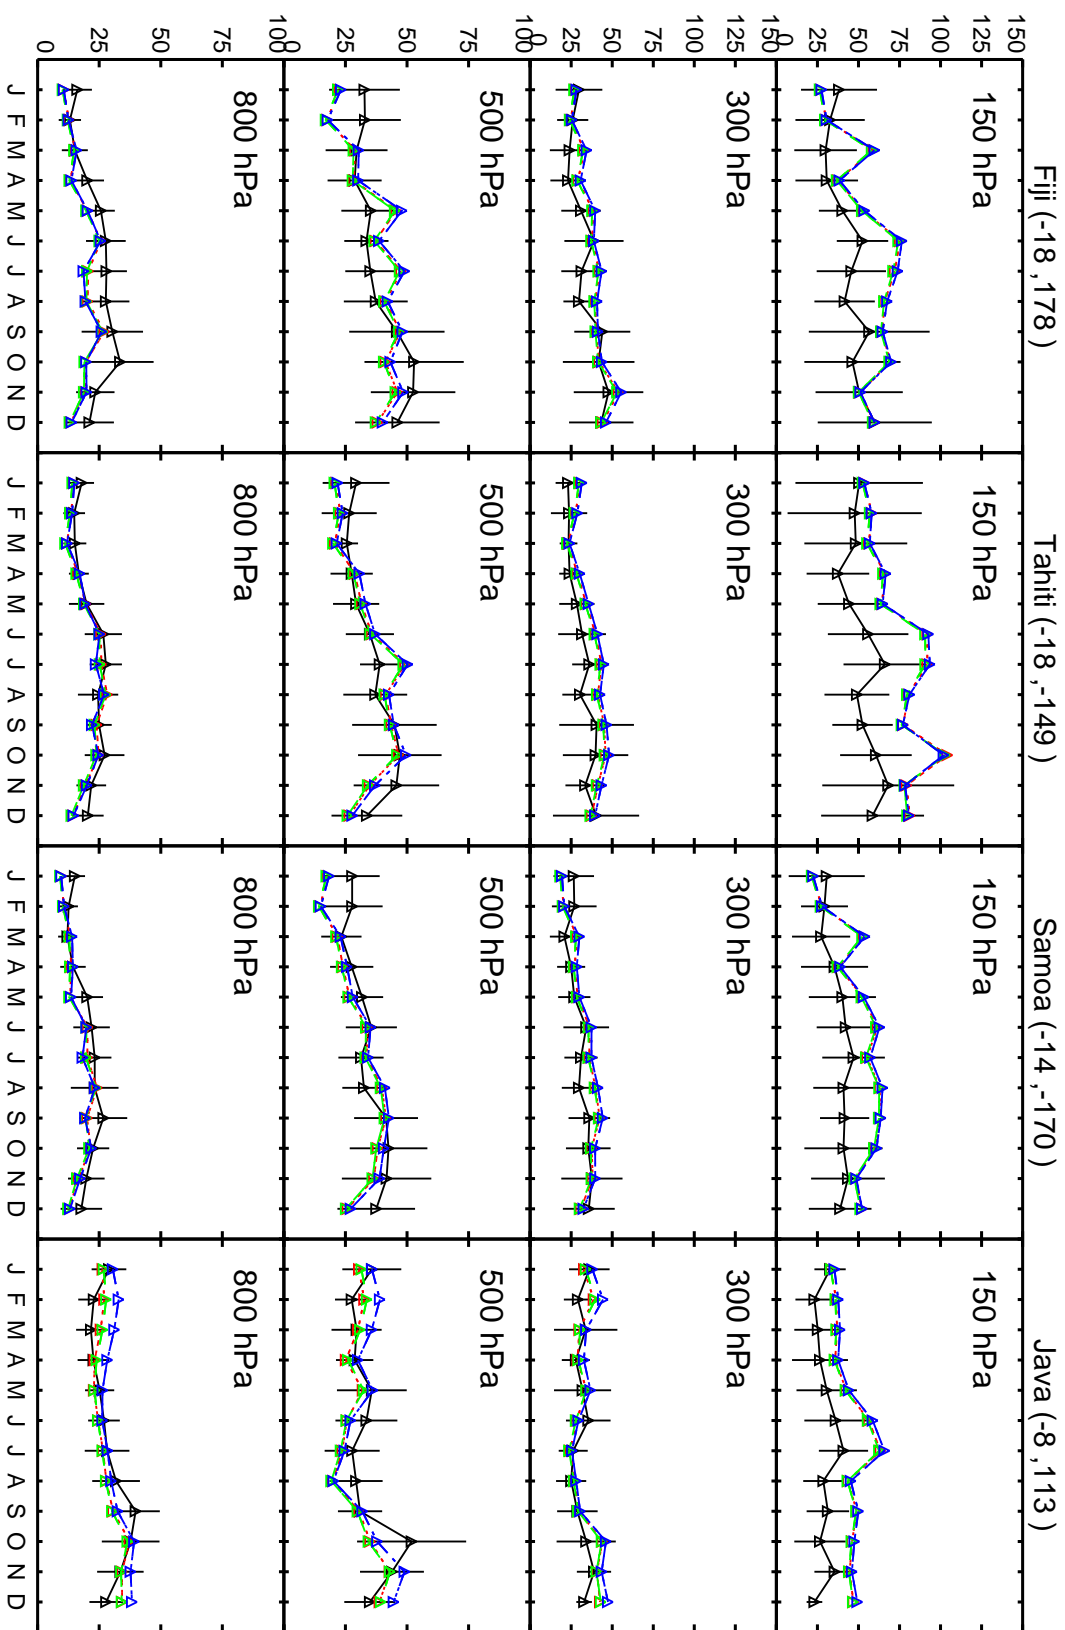

Red: GCC_13.0.0 (2019); Green: GCC_13.2.0 (2019); Blue: GCC_13.3.0 (2019)

Red: GCC_13.0.0 (2019); Green: GCC_13.2.0 (2019); Blue: GCC_13.3.0 (2019)